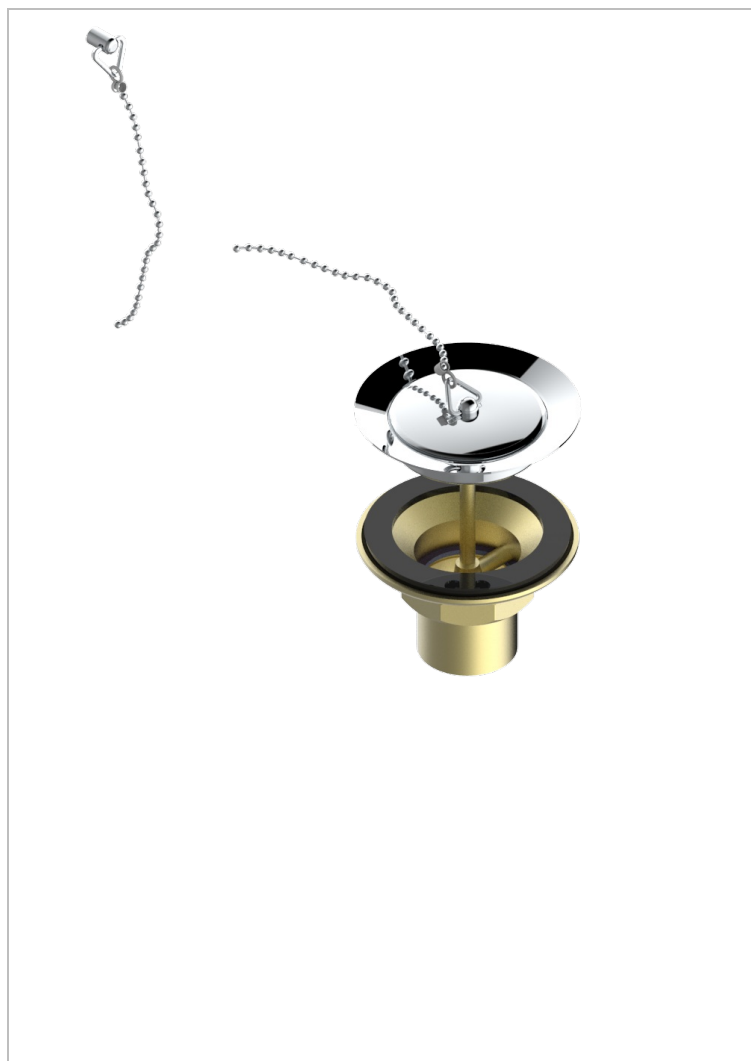

GRAND CENTRAL BLACK ONYX

U9M-363

Sink waste with metal plug

THG[®]
PARIS

1933

12/03/2008

CHARACTERISTIC

- Grand central Black Onyx
- Sink waste with metal plug

AVAILABLE FINITIONS

Antique nickel - H28
Black ceram - D30
Blush PVD - H62
Brass color PVD - H49
Brown bronze color PVD - F33
Gold color PVD - H52

Graphite PVD - H64
Lacquered light bronze - D01
Matt Umber PVD - H67
Matt blush PVD - H60
Matt brass color PVD - H50
Matt brown bronze color PVD - F34

Matt chrome - C02
Matt gold - F07
Matt gold color PVD - H53
Matt graphite PVD - H65
Matt nickel (color finish) - C01
Matt nickel color PVD - H56

Natural smoked Brass - A13
Nickel color PVD - H55
Polished chrome (color finish) - A02
Polished gold (color finish) - F01
Polished nickel - B01
Soft gold - F30

Soft matt gold - F31
Umber PVD - H66
Varnished matt antique red copper
(color finish) - H07