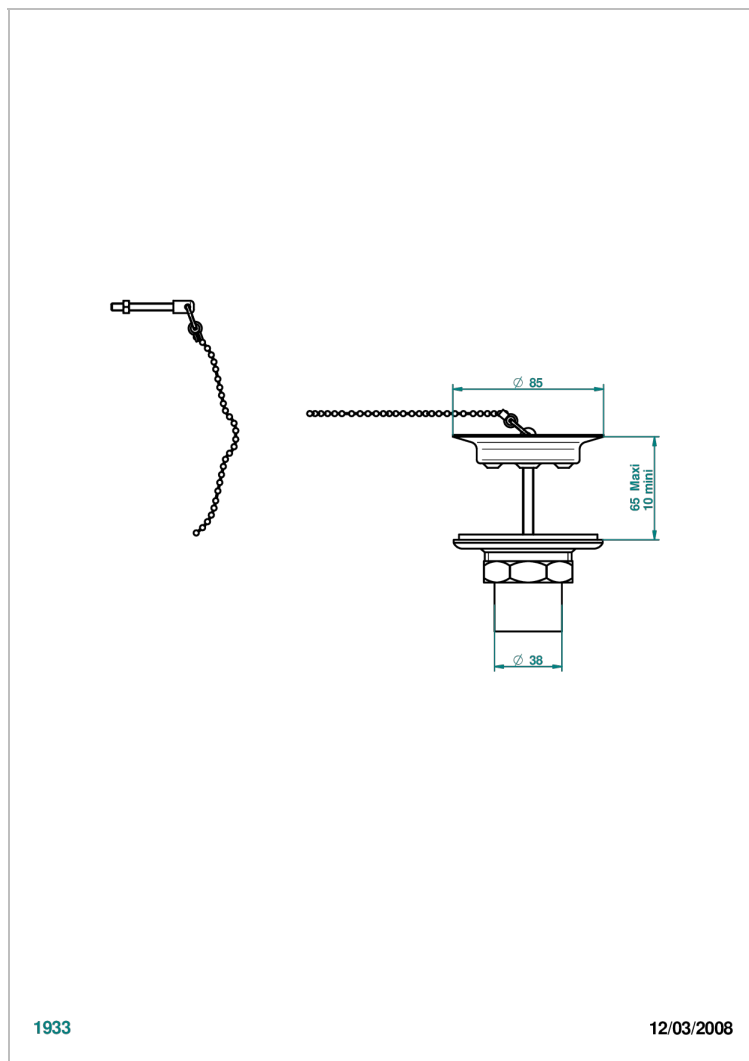

GRAND CENTRAL BLACK ONYX

U9M-363

Sink waste with metal plug

THG[®]
PARIS

1933

12/03/2008

CHARACTERISTIC

- Grand central Black Onyx
- Sink waste with metal plug

AVAILABLE FINITIONS

Antique nickel - H28
Black ceram - D30
Blush PVD - H62
Brass color PVD - H49
Brown bronze color PVD - F33
Gold color PVD - H52

Graphite PVD - H64
Lacquered light bronze - D01
Matt Umber PVD - H67
Matt blush PVD - H60
Matt brass color PVD - H50
Matt brown bronze color PVD - F34