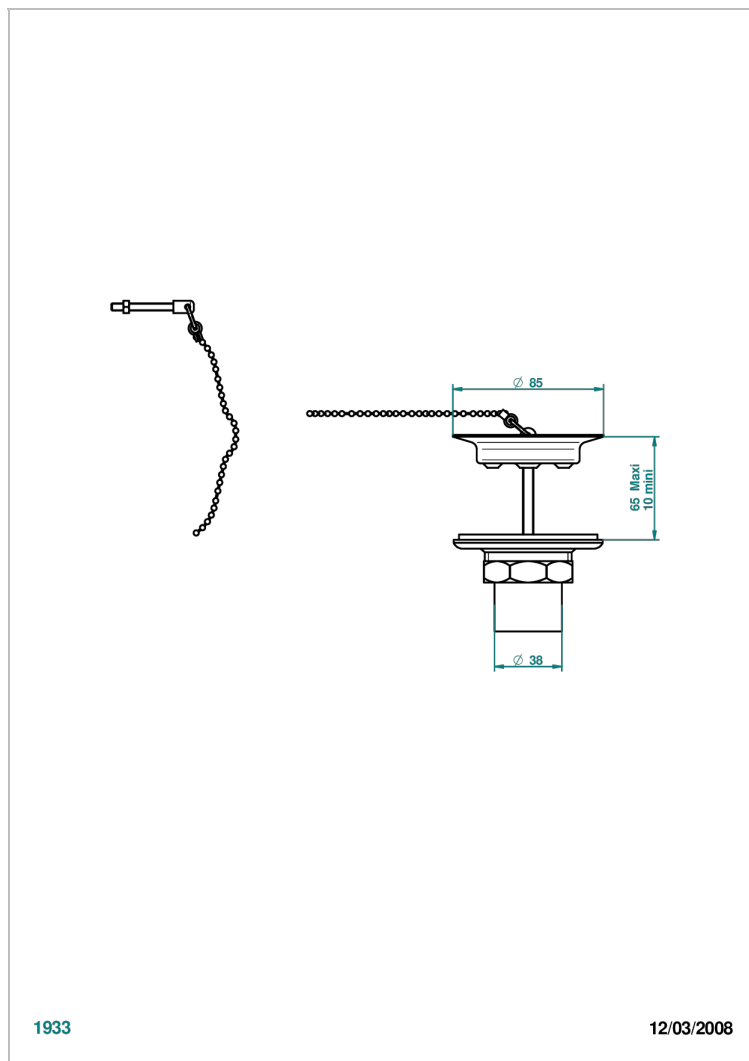

GRAND CENTRAL METAL WITH LEVER

U9L-363

Sink waste with metal plug

THG[®]
PARIS

CHARACTERISTIC

- Grand central Metal with lever
- Sink waste with metal plug

AVAILABLE FINITIONS

Antique nickel - H28
Black ceram - D30
Blush PVD - H62
Brass color PVD - H49
Brown bronze color PVD - F33
Gold color PVD - H52