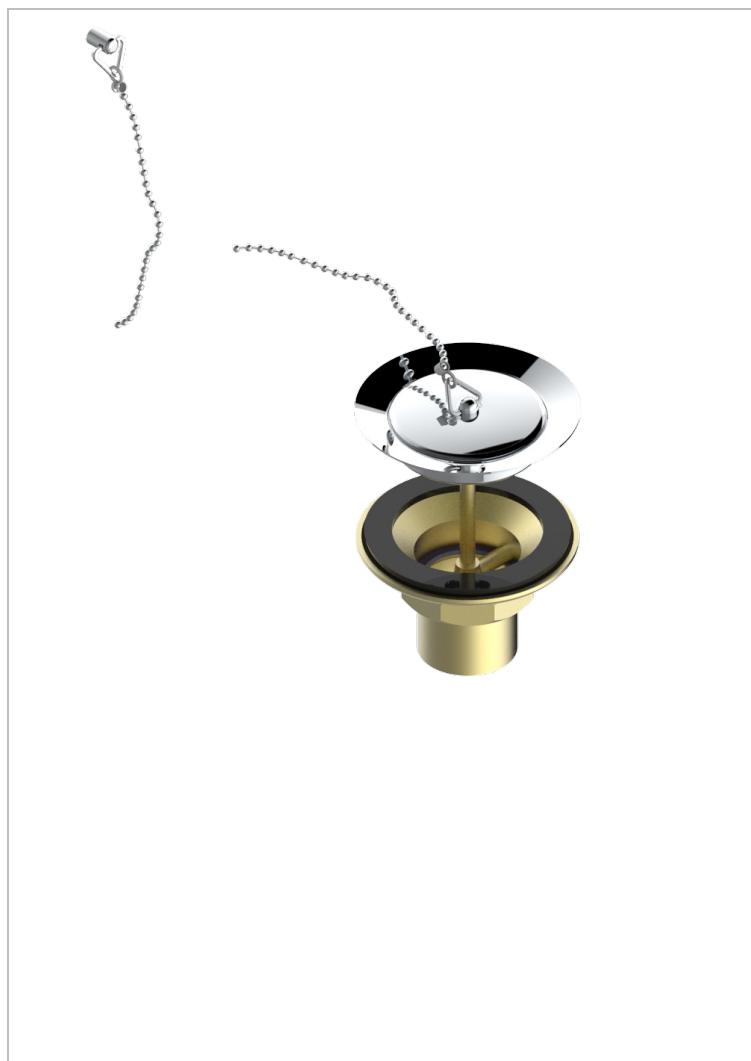

GRAND CENTRAL METAL WITH LEVER

U9L-363

Sink waste with metal plug

THG[®]
PARIS

CHARACTERISTIC

- Grand central Metal with lever
- Sink waste with metal plug

AVAILABLE FINITIONS

Antique nickel - H28
Black ceram - D30
Blush PVD - H62
Brass color PVD - H49
Brown bronze color PVD - F33
Gold color PVD - H52

Graphite PVD - H64
Lacquered light bronze - D01
Matt Umber PVD - H67
Matt blush PVD - H60
Matt brass color PVD - H50
Matt brown bronze color PVD - F34

Matt chrome - C02
Matt gold - F07
Matt gold color PVD - H53
Matt graphite PVD - H65
Matt nickel (color finish) - C01
Matt nickel color PVD - H56

Natural smoked Brass - A13
Nickel color PVD - H55
Polished chrome (color finish) - A02
Polished chrome with gold inlay - GA1
Polished gold (color finish) - F01
Polished nickel - B01

Soft gold - F30
Soft matt gold - F31
Umber PVD - H66
Varnished matt antique red copper
(color finish) - H07