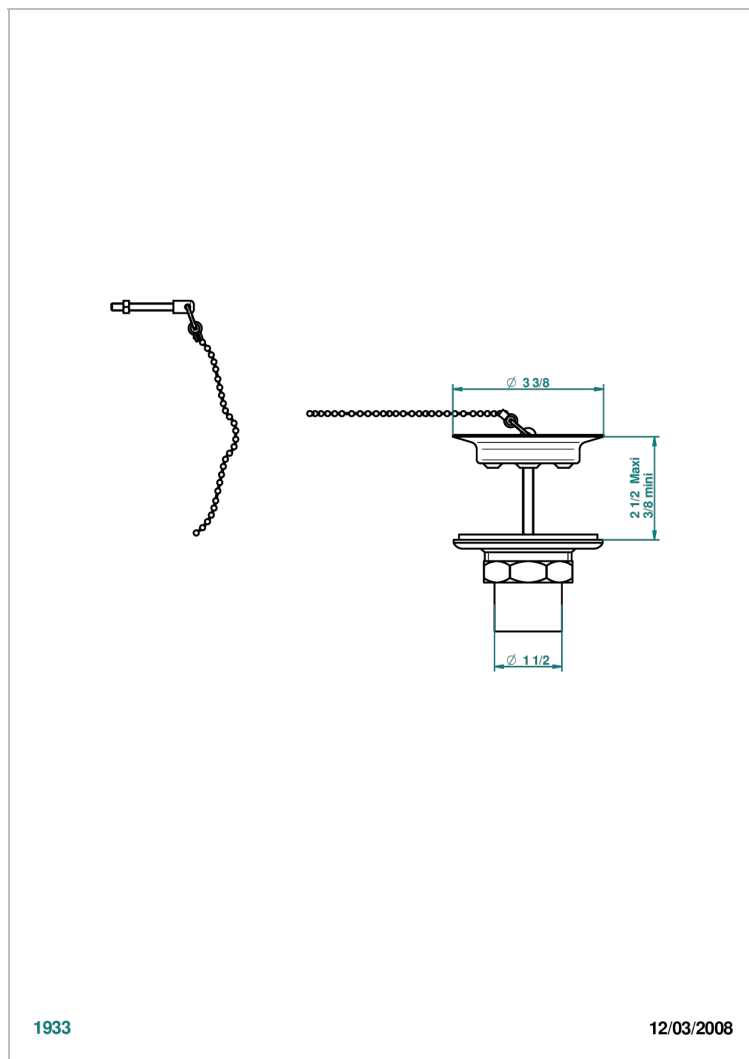

GRAND CENTRAL METAL WITH LEVER

U9L-363

Sink waste with metal plug

THG[®]
PARIS

CHARACTERISTIC

- Grand central Metal with lever
- Sink waste with metal plug

AVAILABLE FINITIONS

Antique nickel - H28
Black ceram - D30
Blush PVD - H62
Brass color PVD - H49
Brown bronze color PVD - F33
Gold color PVD - H52