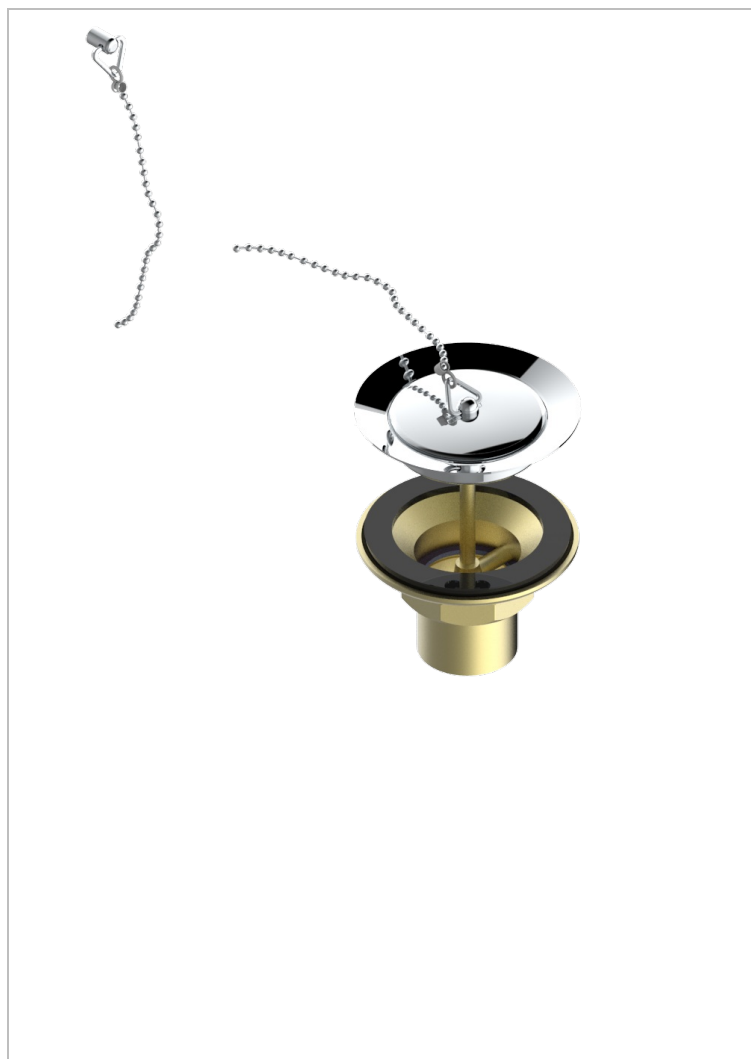

GRAND CENTRAL METAL WITH LEVER

U9L-363

Sink waste with metal plug

THG[®]
PARIS

CHARACTERISTIC

- Grand central Metal with lever
- Sink waste with metal plug

AVAILABLE FINITIONS

Antique nickel - H28
Black ceram - D30
Blush PVD - H62
Brass color PVD - H49
Brown bronze color PVD - F33
Gold color PVD - H52

Graphite PVD - H64
Lacquered light bronze - D01
Matt Umber PVD - H67
Matt blush PVD - H60
Matt brass color PVD - H50
Matt brown bronze color PVD - F34

Matt chrome - C02
Matt gold - F07
Matt gold color PVD - H53
Matt graphite PVD - H65
Matt nickel (color finish) - C01
Matt nickel color PVD - H56

Natural smoked Brass - A13
Nickel color PVD - H55
Polished chrome (color finish) - A02
Polished chrome with gold inlay - GA1
Polished gold (color finish) - F01
Polished nickel - B01

Soft gold - F30
Soft matt gold - F31
Umber PVD - H66
Varnished matt antique red copper (color finish) - H07