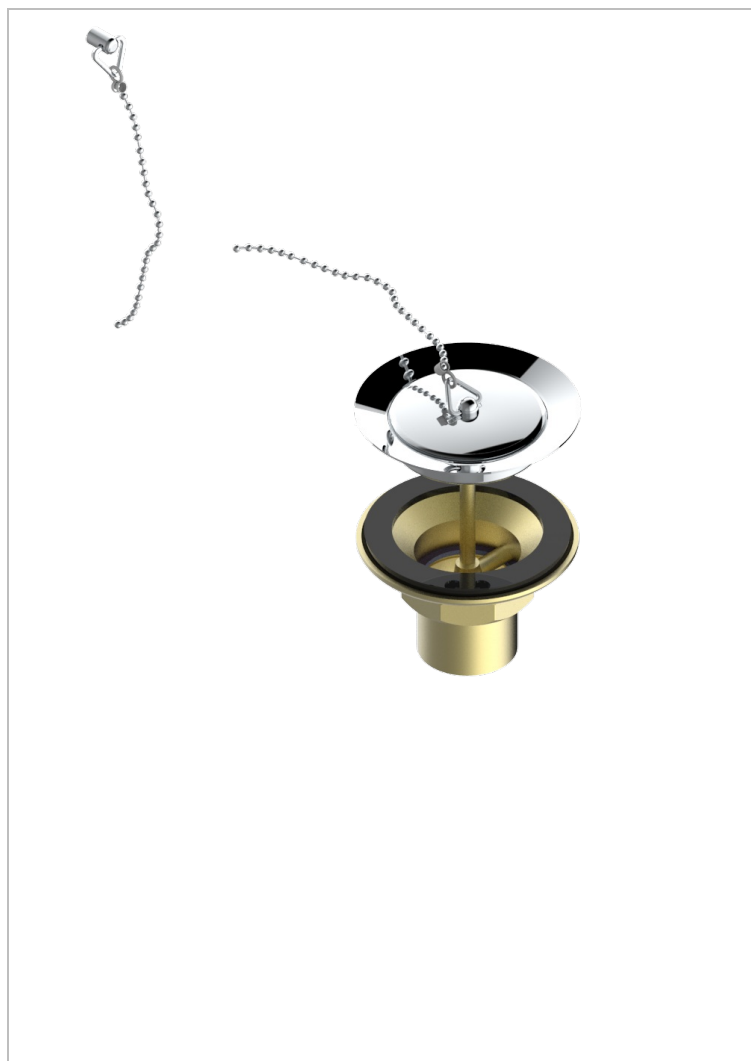

GRAND CENTRAL METAL WITH LEVER

U9L-363

Sink waste with metal plug

THG[®]
PARIS

CHARACTERISTIC

- Grand central Metal with lever
- Sink waste with metal plug

AVAILABLE FINITIONS

Antique nickel - H28
Black ceram - D30
Blush PVD - H62
Brass color PVD - H49
Brown bronze color PVD - F33
Gold color PVD - H52

Graphite PVD - H64
Lacquered light bronze - D01
Matt Umber PVD - H67
Matt blush PVD - H60
Matt brass color PVD - H50
Matt brown bronze color PVD - F34

Matt chrome - C02
Matt gold - F07
Matt gold color PVD - H53
Matt graphite PVD - H65
Matt nickel (color finish) - C01
Matt nickel color PVD - H56

Natural smoked Brass - A13
Nickel color PVD - H55
Polished chrome (color finish) - A02
Polished chrome with gold inlay - GA1
Polished gold (color finish) - F01
Polished nickel - B01

Soft gold - F30
Soft matt gold - F31
Umber PVD - H66
Varnished matt antique red copper (color finish) - H07