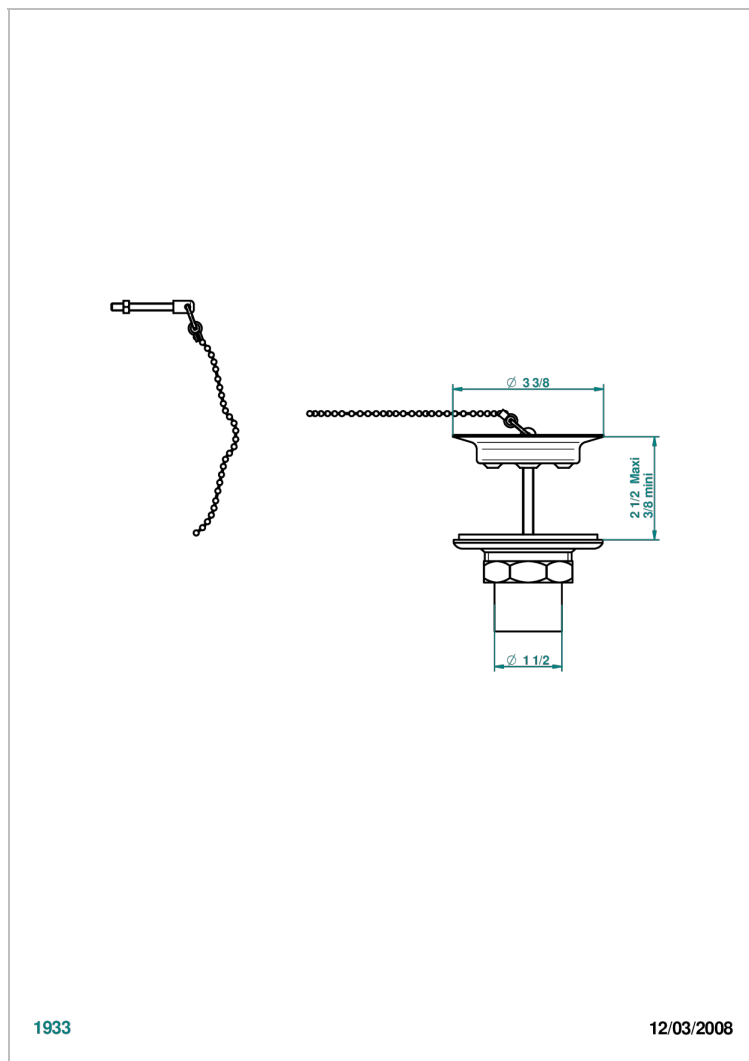

GRAND CENTRAL METAL WITH LEVER

U9L-363

Sink waste with metal plug

THG[®]
PARIS

CHARACTERISTIC

- Grand central Metal with lever
- Sink waste with metal plug

AVAILABLE FINITIONS

Antique nickel - H28
Black ceram - D30
Blush PVD - H62
Brass color PVD - H49
Brown bronze color PVD - F33
Gold color PVD - H52