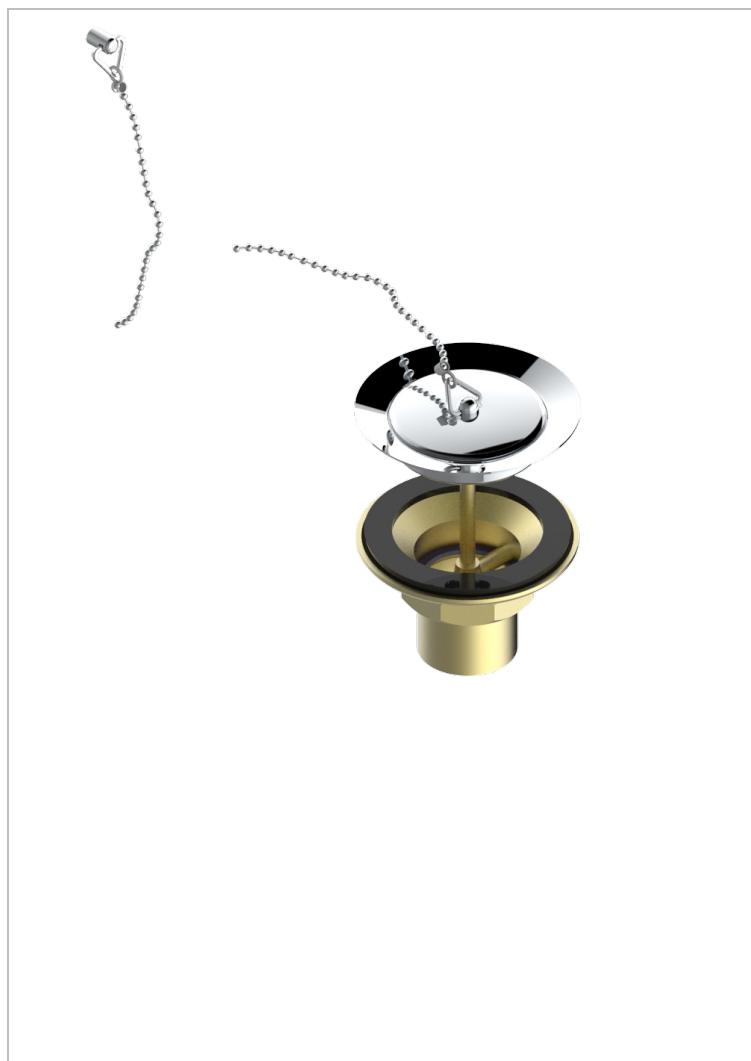

# GRAND CENTRAL METAL WITH LEVER

U9L-363

Sink waste with metal plug

THG<sup>®</sup>  
PARIS

## CHARACTERISTIC

- Grand central Metal with lever
- Sink waste with metal plug

## AVAILABLE FINITIONS

Antique nickel - H28  
Black ceram - D30  
Blush PVD - H62  
Brass color PVD - H49  
Brown bronze color PVD - F33  
Gold color PVD - H52

Graphite PVD - H64  
Lacquered light bronze - D01  
Matt Umber PVD - H67  
Matt blush PVD - H60  
Matt brass color PVD - H50  
Matt brown bronze color PVD - F34

Soft gold - F30  
Soft matt gold - F31  
Umber PVD - H66  
Varnished matt antique red copper  
(color finish) - H07