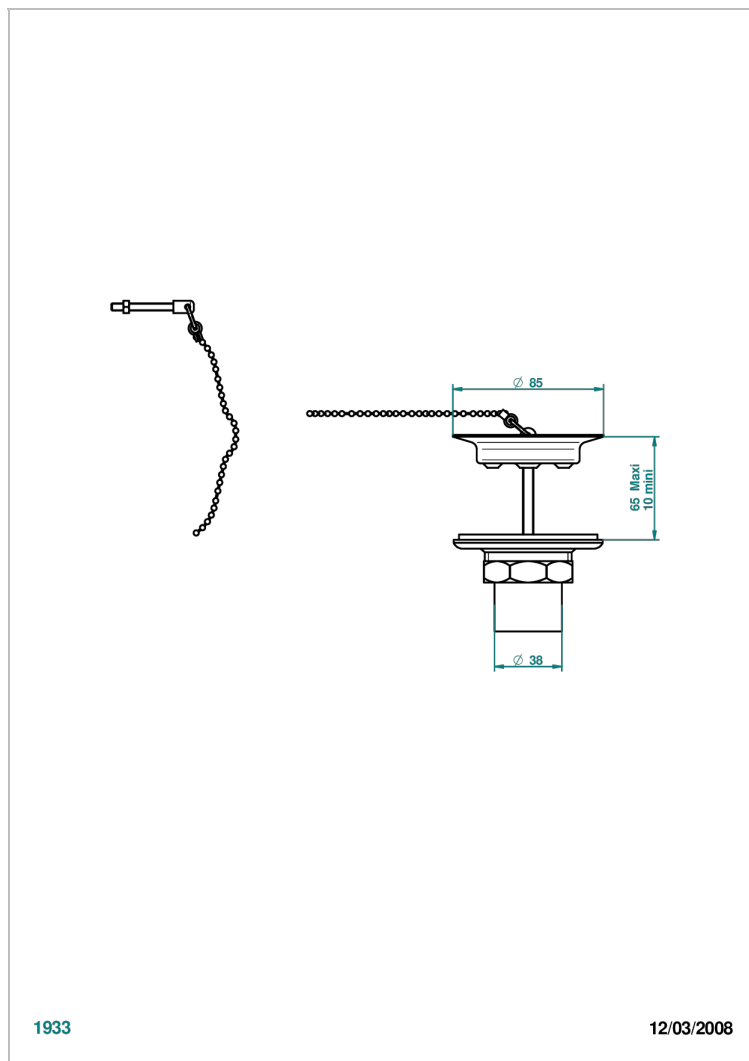

# GRAND CENTRAL METAL WITH LEVER

U9L-363

Sink waste with metal plug

THG<sup>®</sup>  
PARIS

## CHARACTERISTIC

- Grand central Metal with lever
- Sink waste with metal plug