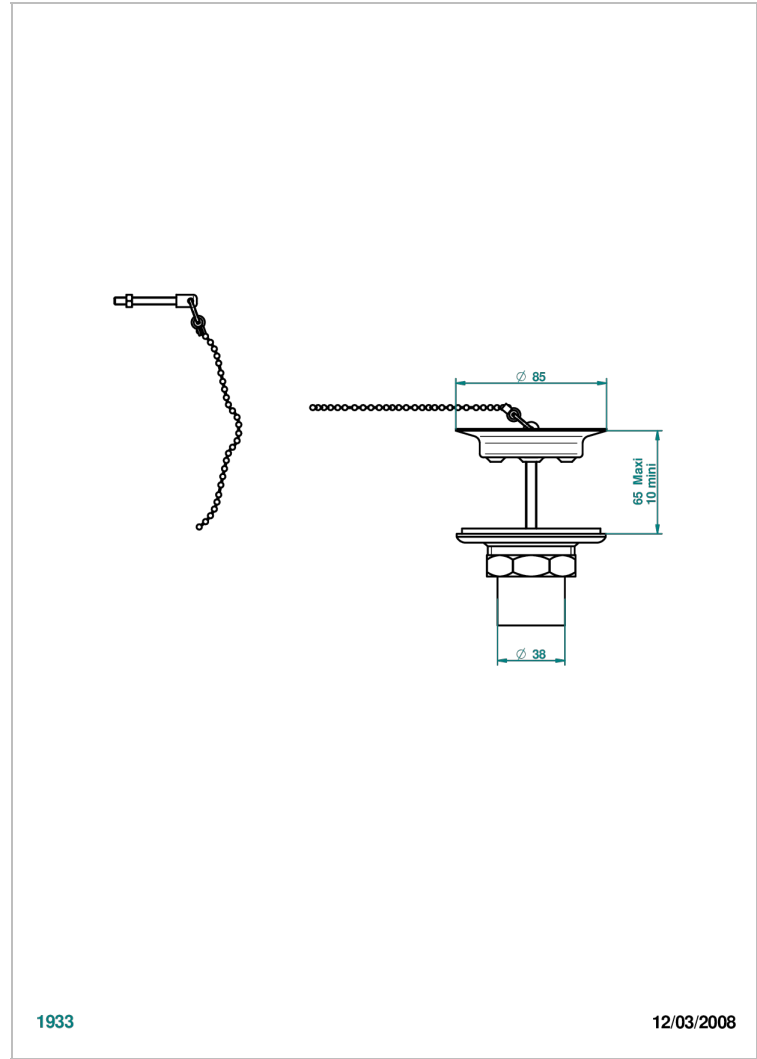

GRAND CENTRAL METAL

U9K-363

Sink waste with metal plug

THG[®]
PARIS

CHARACTERISTIC

- Grand central Metal
- Sink waste with metal plug

AVAILABLE FINITIONS

Antique nickel - H28
Black ceram - D30
Blush PVD - H62
Brass color PVD - H49
Brown bronze color PVD - F33
Gold color PVD - H52