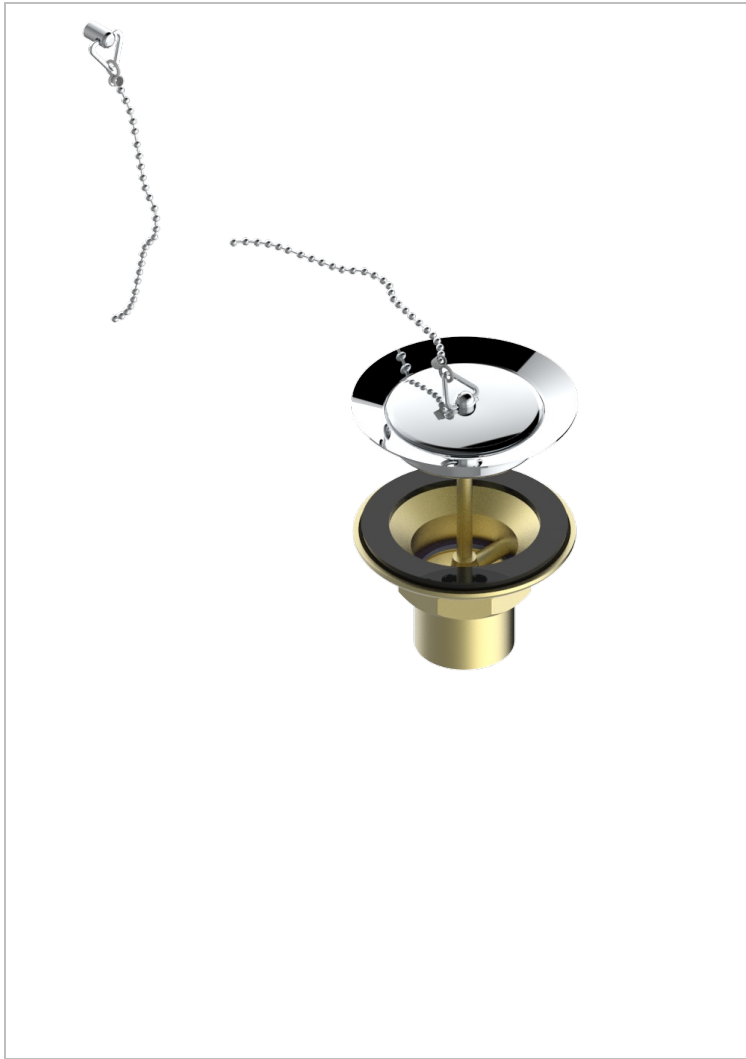

GRAND CENTRAL METAL

U9K-363

Sink waste with metal plug

THG[®]
PARIS

CHARACTERISTIC

- Grand central Metal
- Sink waste with metal plug

AVAILABLE FINITIONS

Antique nickel - H28
Black ceram - D30
Blush PVD - H62
Brass color PVD - H49
Brown bronze color PVD - F33
Gold color PVD - H52

Graphite PVD - H64
Lacquered light bronze - D01
Matt Umber PVD - H67
Matt blush PVD - H60
Matt brass color PVD - H50
Matt brown bronze color PVD - F34

Matt chrome - C02
Matt gold - F07
Matt gold color PVD - H53
Matt graphite PVD - H65
Matt nickel (color finish) - C01
Matt nickel color PVD - H56

Natural smoked Brass - A13
Nickel color PVD - H55
Polished chrome (color finish) - A02
Polished chrome with gold inlay - GA1
Polished gold (color finish) - F01
Polished nickel - B01

Soft gold - F30
Soft matt gold - F31
Umber PVD - H66
Varnished matt antique red copper (color finish) - H07