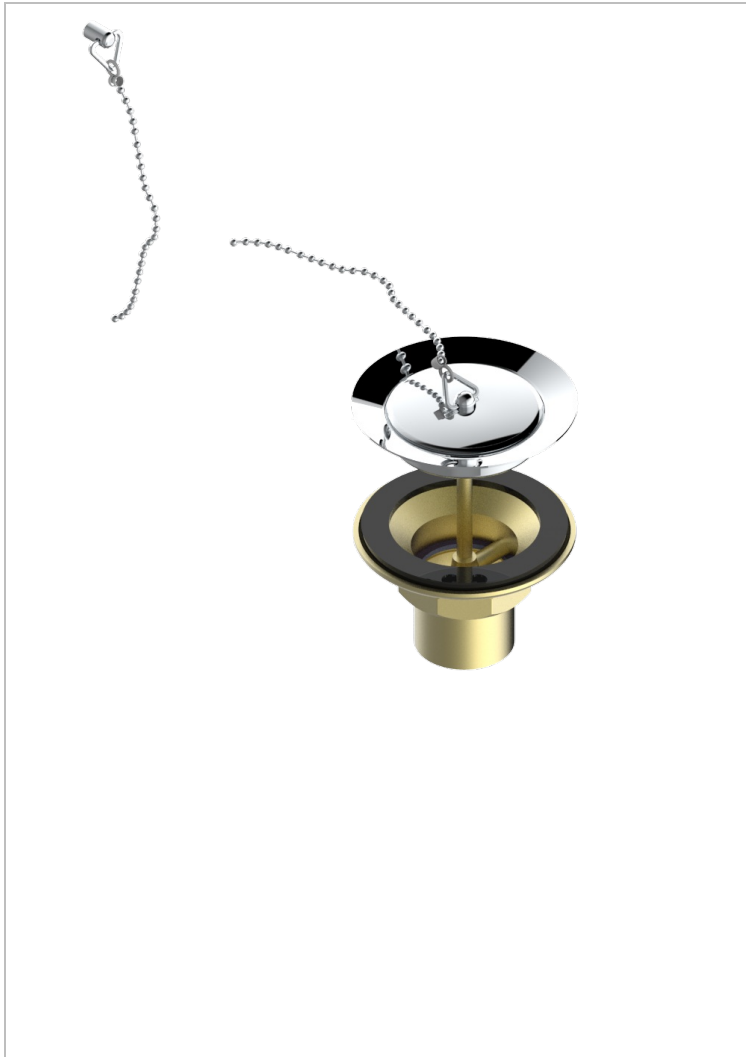

GRAND CENTRAL METAL

U9K-363

Sink waste with metal plug

THG[®]
PARIS

CHARACTERISTIC

- Grand central Metal
- Sink waste with metal plug

AVAILABLE FINITIONS

Antique nickel - H28
Black ceram - D30
Blush PVD - H62
Brass color PVD - H49
Brown bronze color PVD - F33
Gold color PVD - H52

Graphite PVD - H64
Lacquered light bronze - D01
Matt Umber PVD - H67
Matt blush PVD - H60
Matt brass color PVD - H50
Matt brown bronze color PVD - F34

Matt chrome - C02
Matt gold - F07
Matt gold color PVD - H53
Matt graphite PVD - H65
Matt nickel (color finish) - C01
Matt nickel color PVD - H56

Natural smoked Brass - A13
Nickel color PVD - H55
Polished chrome (color finish) - A02
Polished chrome with gold inlay - GA1
Polished gold (color finish) - F01
Polished nickel - B01

Soft gold - F30
Soft matt gold - F31
Umber PVD - H66
Varnished matt antique red copper (color finish) - H07