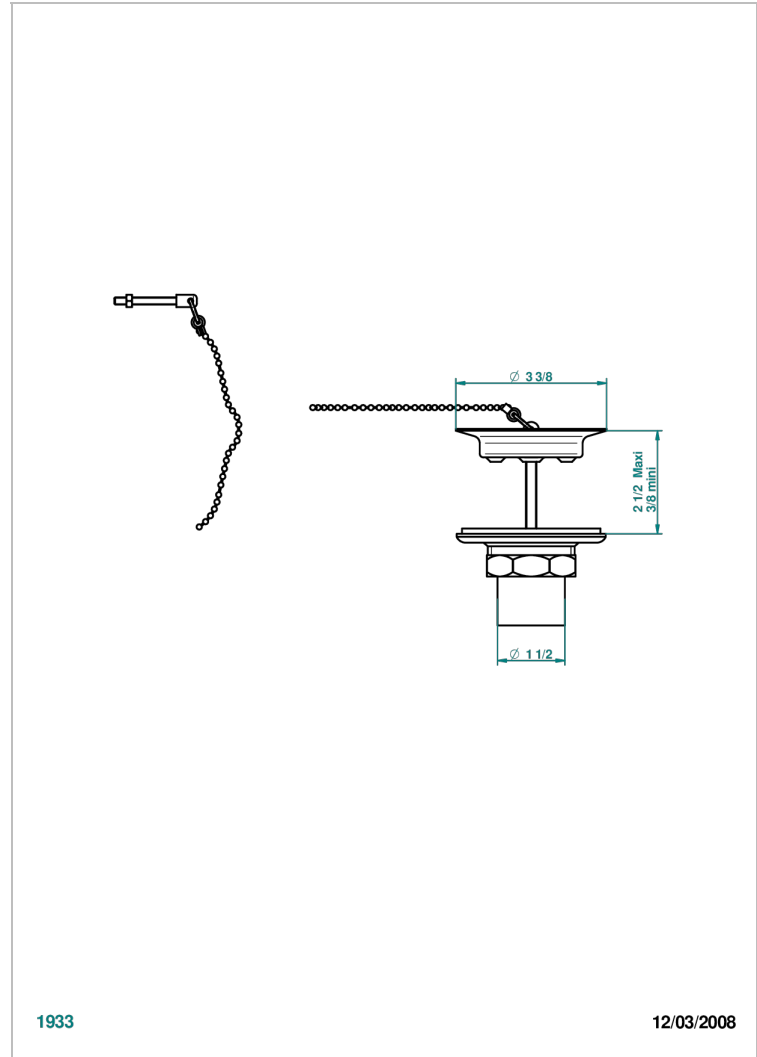

GRAND CENTRAL METAL

U9K-363

Sink waste with metal plug

THG[®]
PARIS

CHARACTERISTIC

- Grand central Metal
- Sink waste with metal plug

AVAILABLE FINITIONS

Antique nickel - H28
Black ceram - D30
Blush PVD - H62
Brass color PVD - H49
Brown bronze color PVD - F33
Gold color PVD - H52