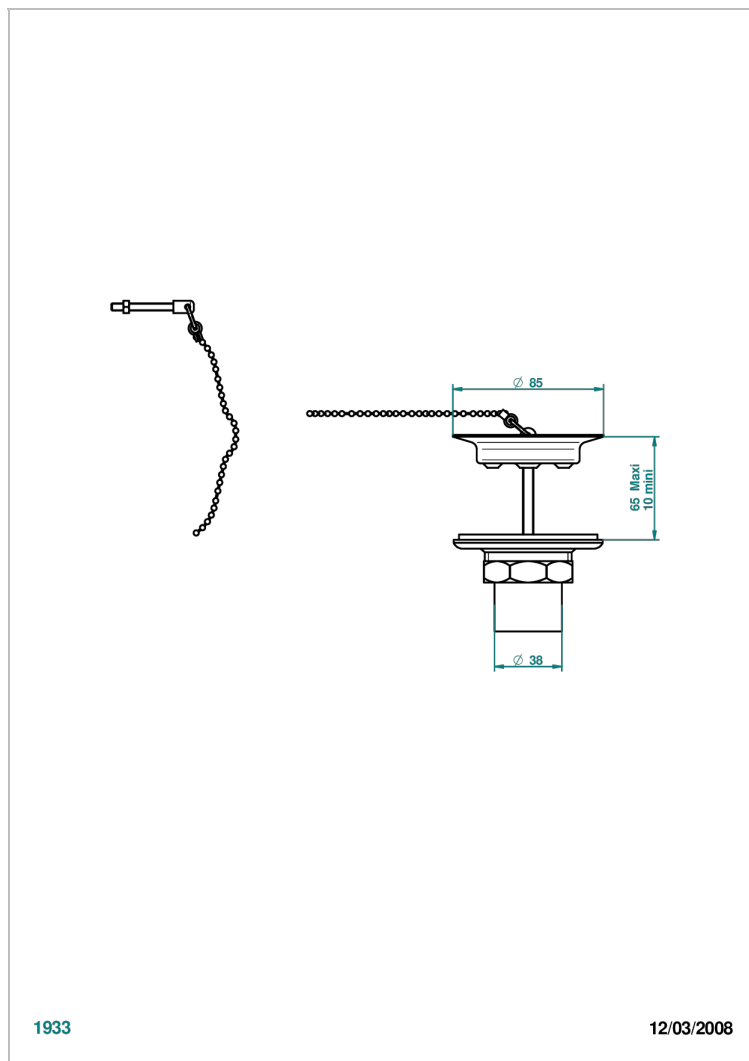

WEST COAST WHITE ONYX WITH LEVER HANDLES

U9H-363

Sink waste with metal plug

CHARACTERISTIC

- West Coast White Onyx with lever handles
- Sink waste with metal plug

AVAILABLE FINITIONS

Antique nickel - H28
Black ceram - D30
Blush PVD - H62
Brass color PVD - H49
Brown bronze color PVD - F33
Gold color PVD - H52