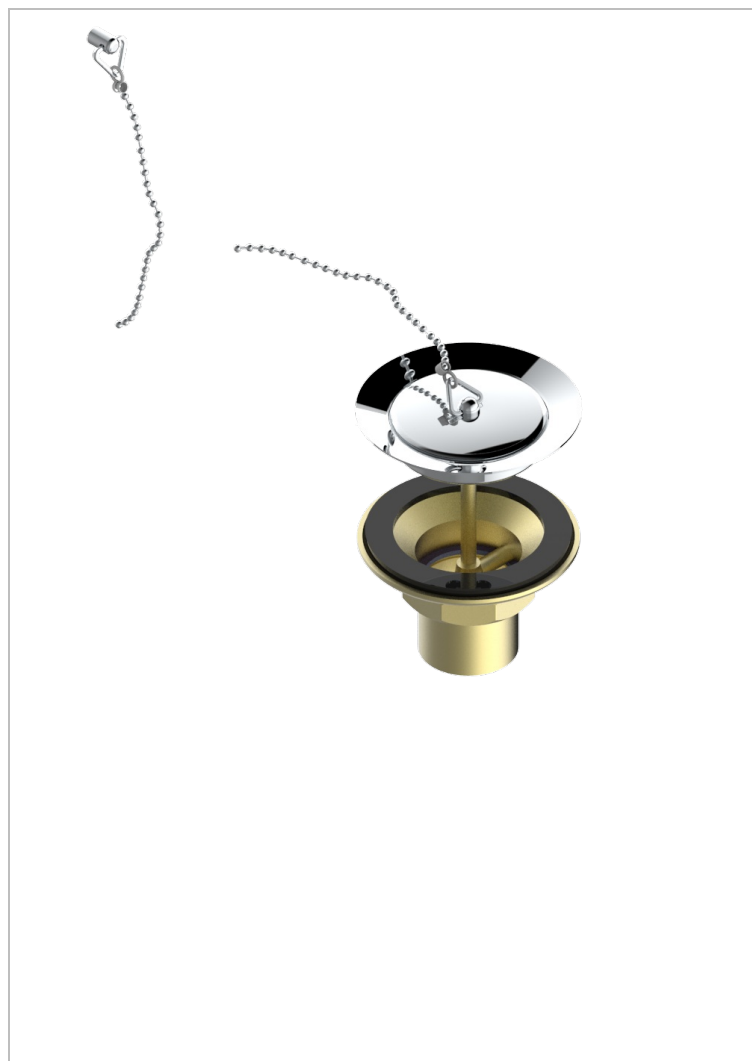

WEST COAST WHITE ONYX WITH LEVER HANDLES

U9H-363

Sink waste with metal plug

CHARACTERISTIC

- West Coast White Onyx with lever handles
- Sink waste with metal plug

AVAILABLE FINITIONS

Antique nickel - H28
Black ceram - D30
Blush PVD - H62
Brass color PVD - H49
Brown bronze color PVD - F33
Gold color PVD - H52

Graphite PVD - H64
Lacquered light bronze - D01
Matt Umber PVD - H67
Matt blush PVD - H60
Matt brass color PVD - H50
Matt brown bronze color PVD - F34

Matt chrome - C02
Matt gold - F07
Matt gold color PVD - H53
Matt graphite PVD - H65
Matt nickel (color finish) - C01
Matt nickel color PVD - H56

Natural smoked Brass - A13
Nickel color PVD - H55
Polished chrome (color finish) - A02
Polished gold (color finish) - F01
Polished nickel - B01
Soft gold - F30

Soft matt gold - F31
Umber PVD - H66
Varnished matt antique red copper
(color finish) - H07