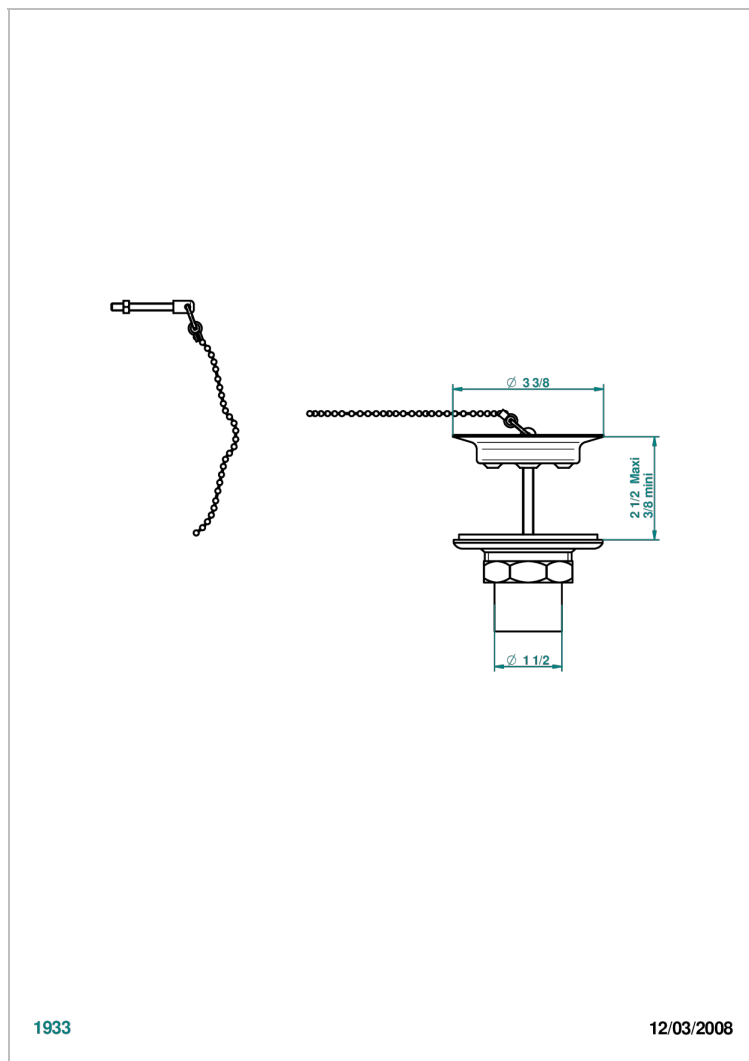

WEST COAST WHITE ONYX WITH LEVER HANDLES

U9H-363

Sink waste with metal plug

CHARACTERISTIC

- West Coast White Onyx with lever handles
- Sink waste with metal plug

AVAILABLE FINITIONS

Antique nickel - H28
Black ceram - D30
Blush PVD - H62
Brass color PVD - H49
Brown bronze color PVD - F33
Gold color PVD - H52