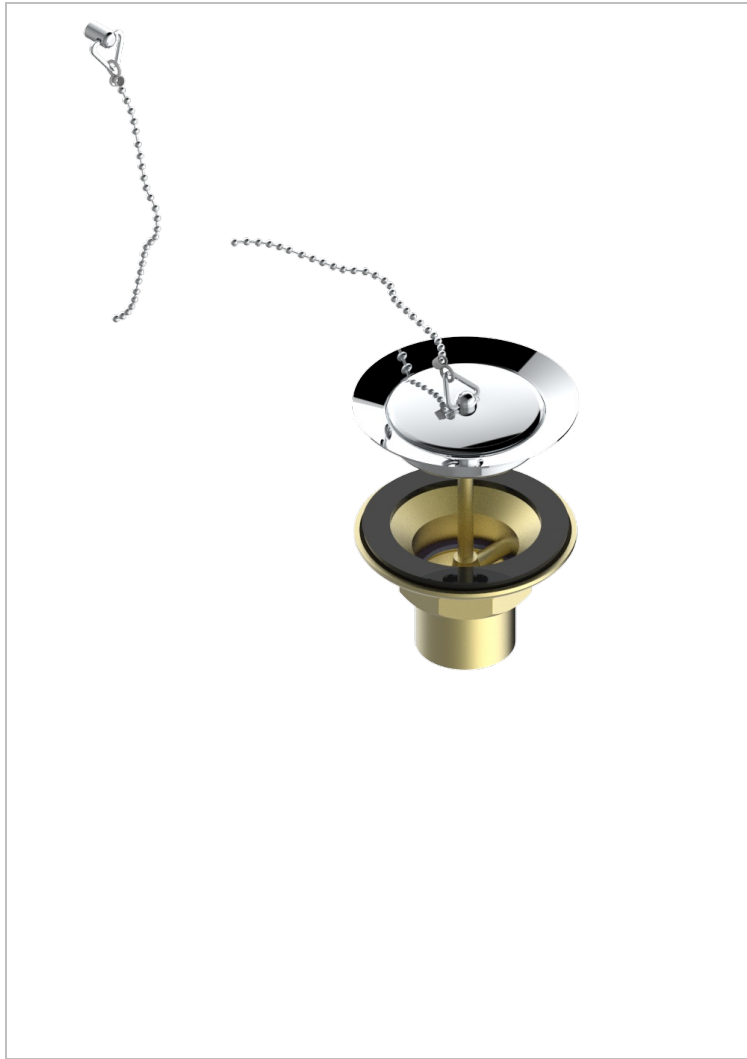

# WEST COAST WHITE ONYX WITH LEVER HANDLES

U9H-363

Sink waste with metal plug

## CHARACTERISTIC

- West Coast White Onyx with lever handles
- Sink waste with metal plug

## AVAILABLE FINITIONS

Antique nickel - H28  
Black ceram - D30  
Blush PVD - H62  
Brass color PVD - H49  
Brown bronze color PVD - F33  
Gold color PVD - H52

Graphite PVD - H64  
Lacquered light bronze - D01  
Matt Umber PVD - H67  
Matt blush PVD - H60  
Matt brass color PVD - H50  
Matt brown bronze color PVD - F34