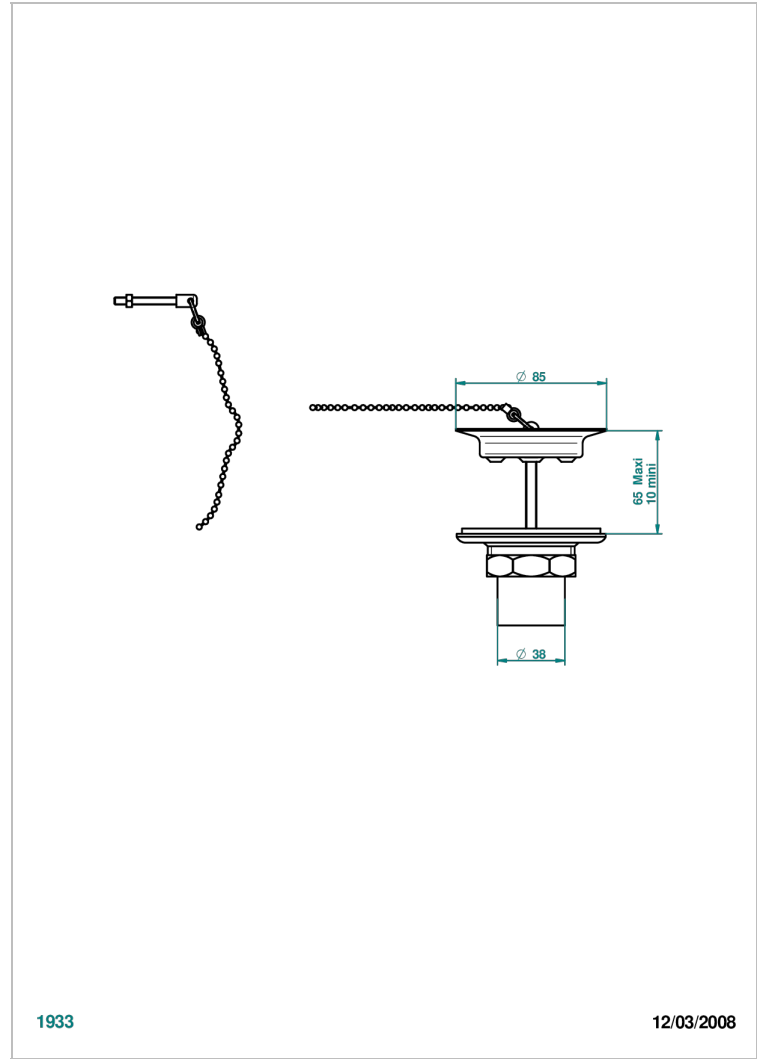

# WEST COAST WHITE ONYX WITH LEVER HANDLES

U9H-363

Sink waste with metal plug

## CHARACTERISTIC

- West Coast White Onyx with lever handles
- Sink waste with metal plug