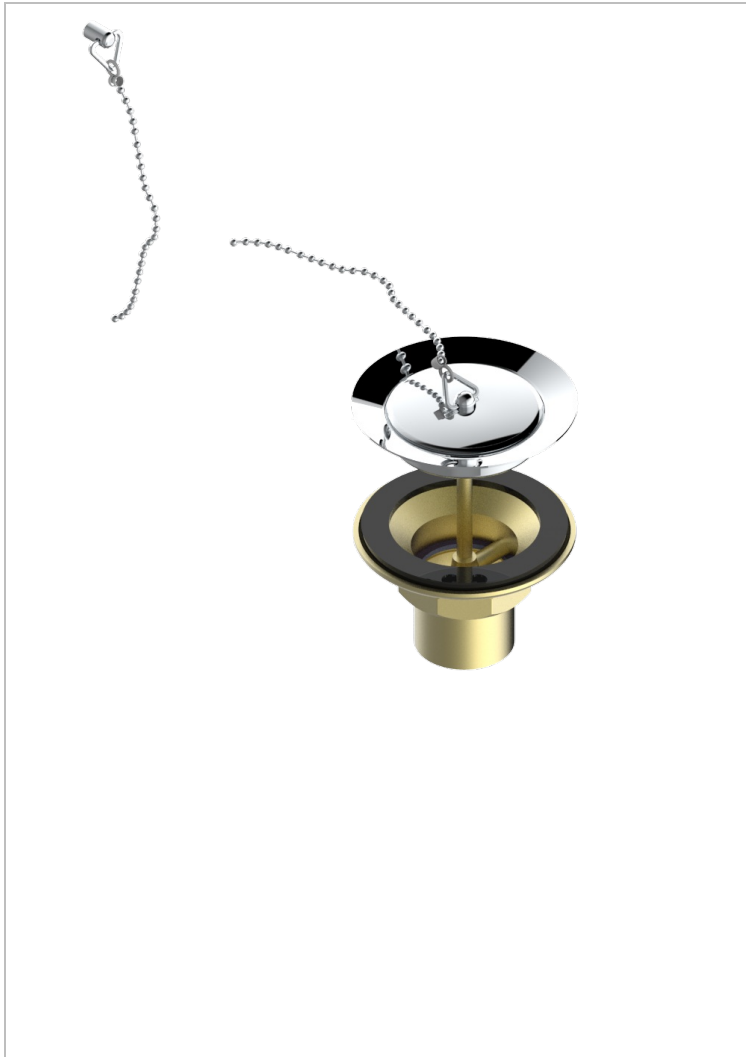

# WEST COAST WHITE ONYX WITH LEVER HANDLES

U9H-363

Sink waste with metal plug

THG<sup>®</sup>  
PARIS

1933

12/03/2008

## CHARACTERISTIC

- West Coast White Onyx with lever handles
- Sink waste with metal plug

## AVAILABLE FINITIONS

Antique nickel - H28  
Black ceram - D30  
Blush PVD - H62  
Brass color PVD - H49  
Brown bronze color PVD - F33  
Gold color PVD - H52

Graphite PVD - H64  
Lacquered light bronze - D01  
Matt Umber PVD - H67  
Matt blush PVD - H60  
Matt brass color PVD - H50  
Matt brown bronze color PVD - F34