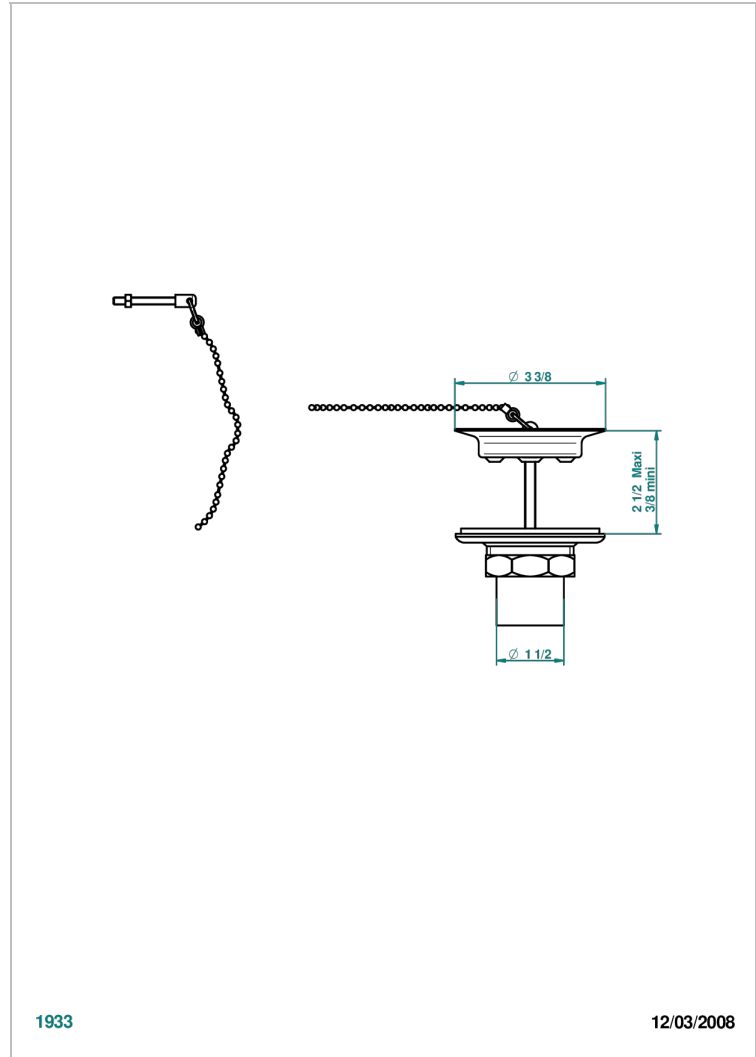

# WEST COAST WHITE ONYX WITH LEVER HANDLES

U9H-363

Sink waste with metal plug

THG<sup>®</sup>  
PARIS

1933

12/03/2008

## CHARACTERISTIC

- West Coast White Onyx with lever handles
- Sink waste with metal plug