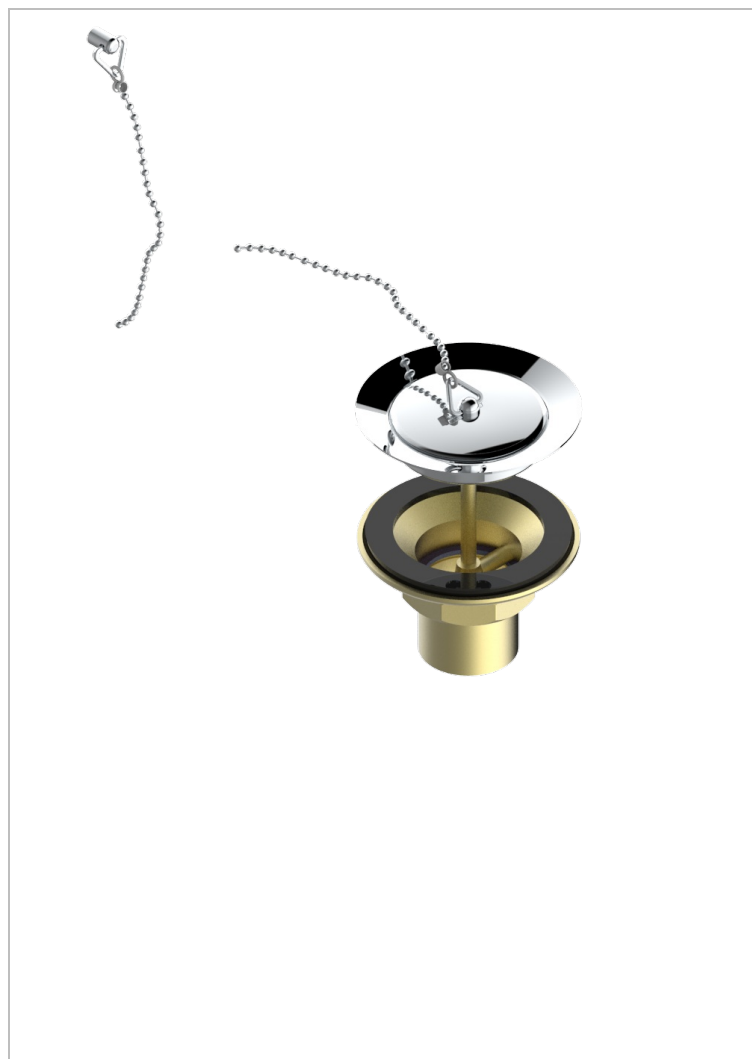

# WEST COAST WHITE ONYX WITH LEVER HANDLES

U9H-363

Sink waste with metal plug

1933

12/03/2008

## CHARACTERISTIC

- West Coast White Onyx with lever handles
- Sink waste with metal plug

## AVAILABLE FINITIONS

Antique nickel - H28  
Black ceram - D30  
Blush PVD - H62  
Brass color PVD - H49  
Brown bronze color PVD - F33  
Gold color PVD - H52

Graphite PVD - H64  
Lacquered light bronze - D01  
Matt Umber PVD - H67  
Matt blush PVD - H60  
Matt brass color PVD - H50  
Matt brown bronze color PVD - F34