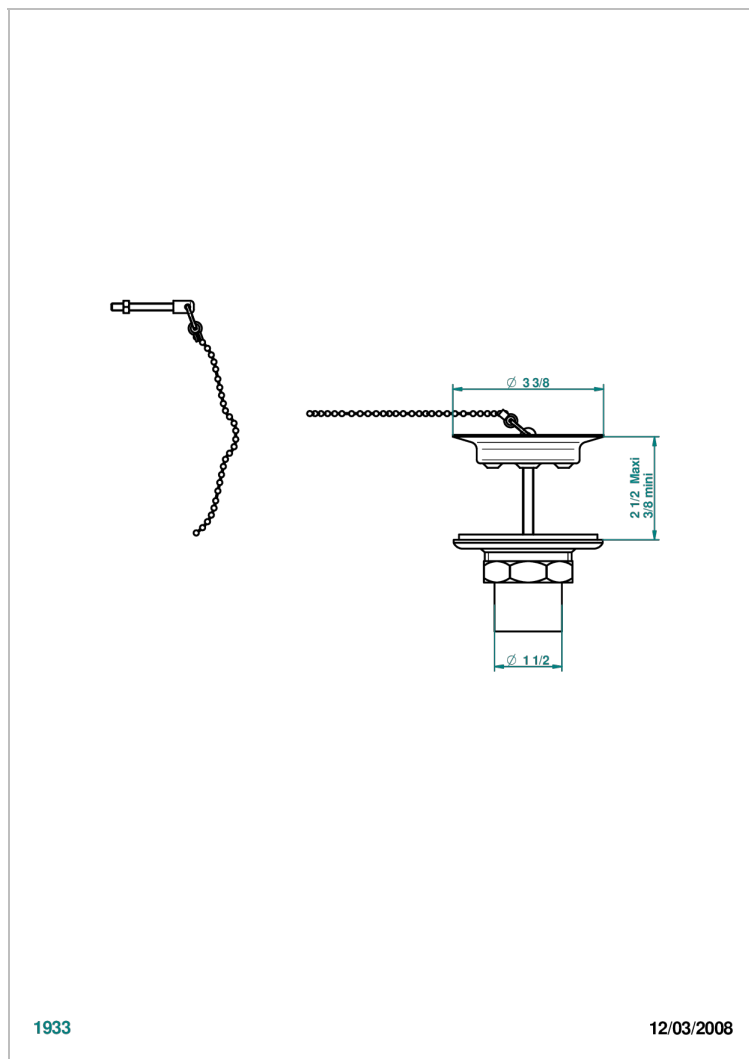

# WEST COAST WHITE ONYX WITH LEVER HANDLES

U9H-363

Sink waste with metal plug

1933

12/03/2008

## CHARACTERISTIC

- West Coast White Onyx with lever handles
- Sink waste with metal plug