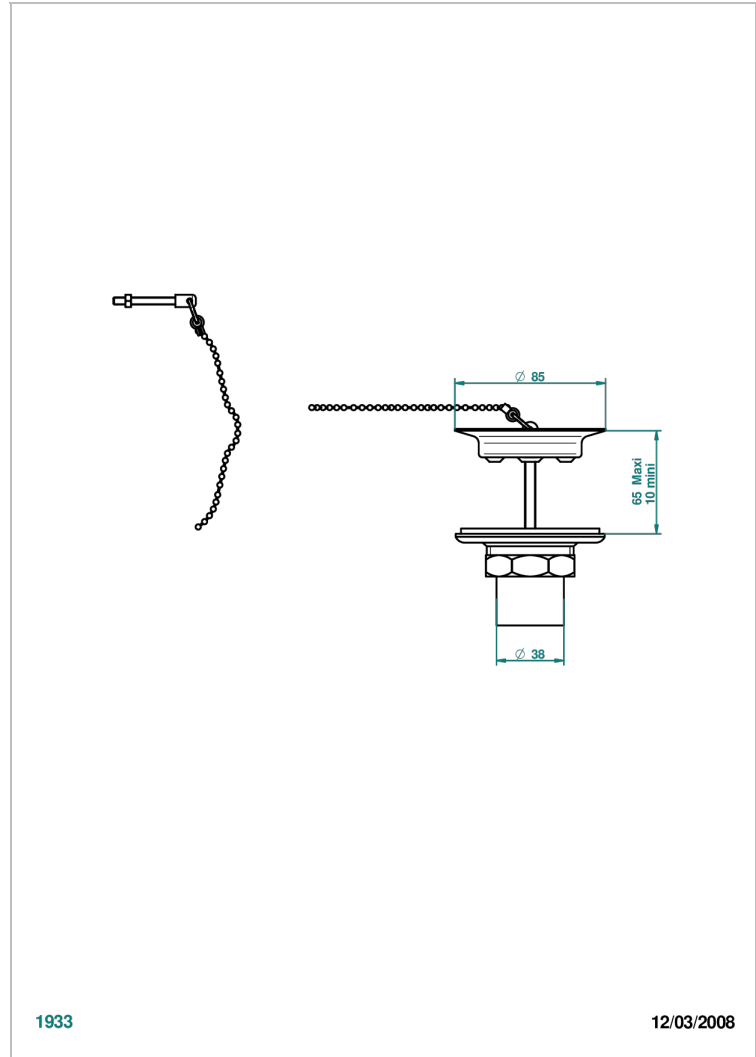

WEST COAST WHITE ONYX

U9G-363

Sink waste with metal plug

CHARACTERISTIC

- West Coast White Onyx
- Sink waste with metal plug

AVAILABLE FINITIONS

Antique nickel - H28
Black ceram - D30
Blush PVD - H62
Brass color PVD - H49
Brown bronze color PVD - F33
Gold color PVD - H52