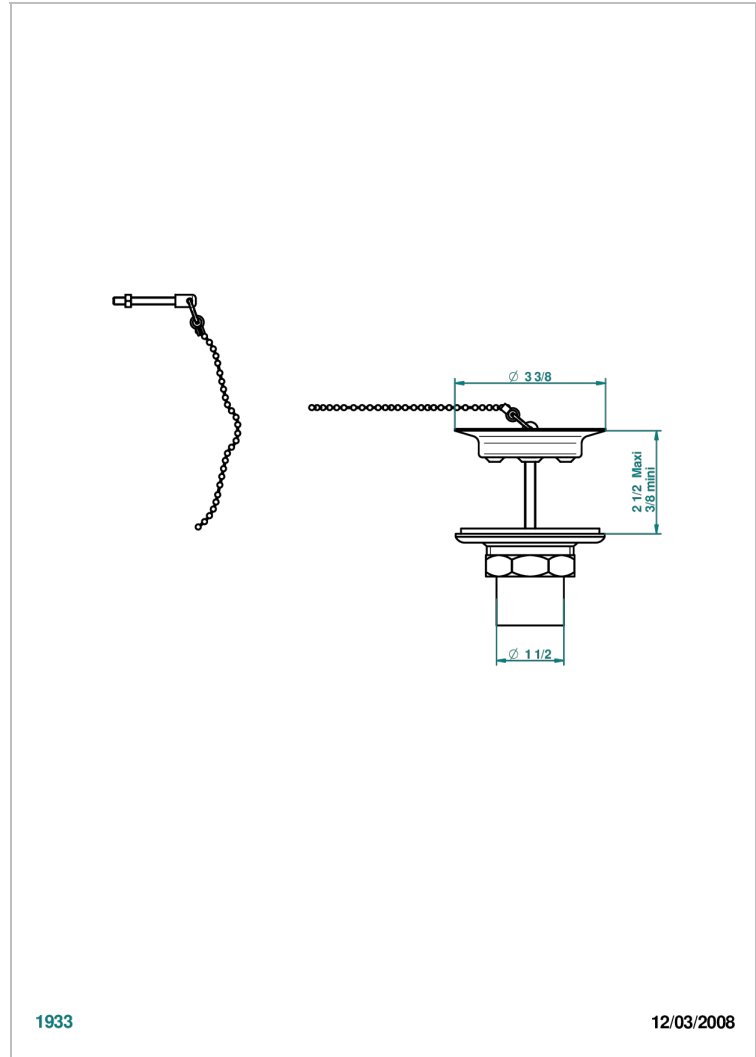

WEST COAST WHITE ONYX

U9G-363

Sink waste with metal plug

THG[®]
PARIS

1933

12/03/2008

CHARACTERISTIC

- West Coast White Onyx
- Sink waste with metal plug

AVAILABLE FINITIONS

Antique nickel - H28
Black ceram - D30
Blush PVD - H62
Brass color PVD - H49
Brown bronze color PVD - F33
Gold color PVD - H52

Graphite PVD - H64
Lacquered light bronze - D01
Matt Umber PVD - H67
Matt blush PVD - H60
Matt brass color PVD - H50
Matt brown bronze color PVD - F34