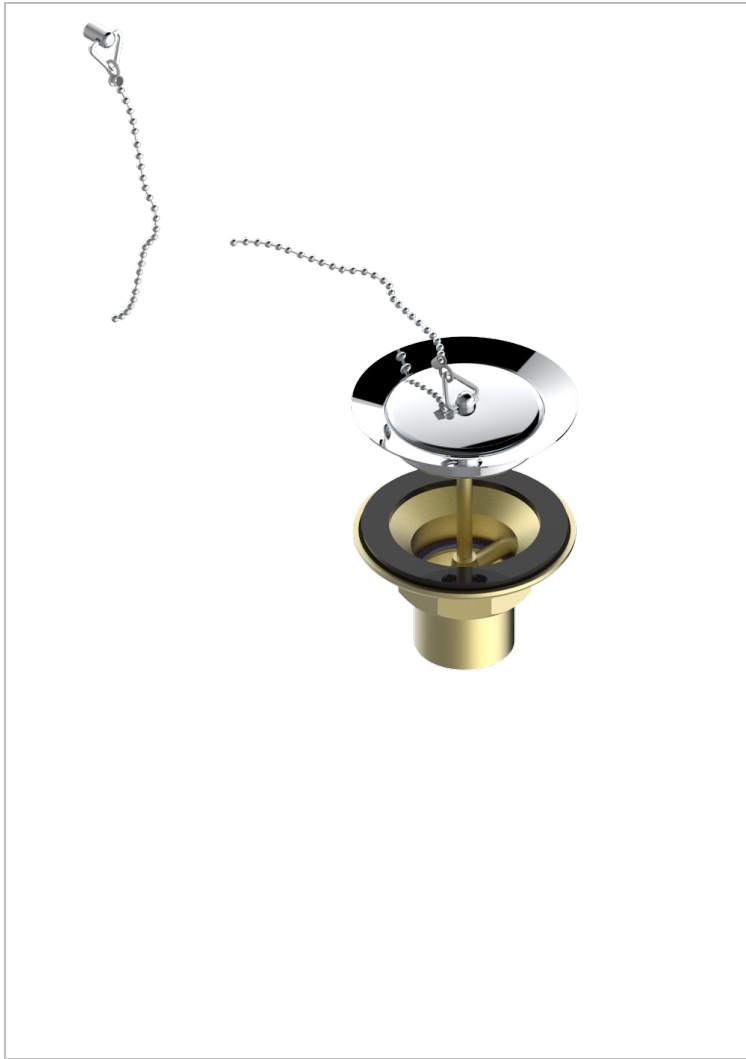

# WEST COAST WHITE ONYX

U9G-363

Sink waste with metal plug

THG<sup>®</sup>  
PARIS

## CHARACTERISTIC

- West Coast White Onyx
- Sink waste with metal plug

## AVAILABLE FINITIONS

Antique nickel - H28  
Black ceram - D30  
Blush PVD - H62  
Brass color PVD - H49  
Brown bronze color PVD - F33  
Gold color PVD - H52

Graphite PVD - H64  
Lacquered light bronze - D01  
Matt Umber PVD - H67  
Matt blush PVD - H60  
Matt brass color PVD - H50  
Matt brown bronze color PVD - F34