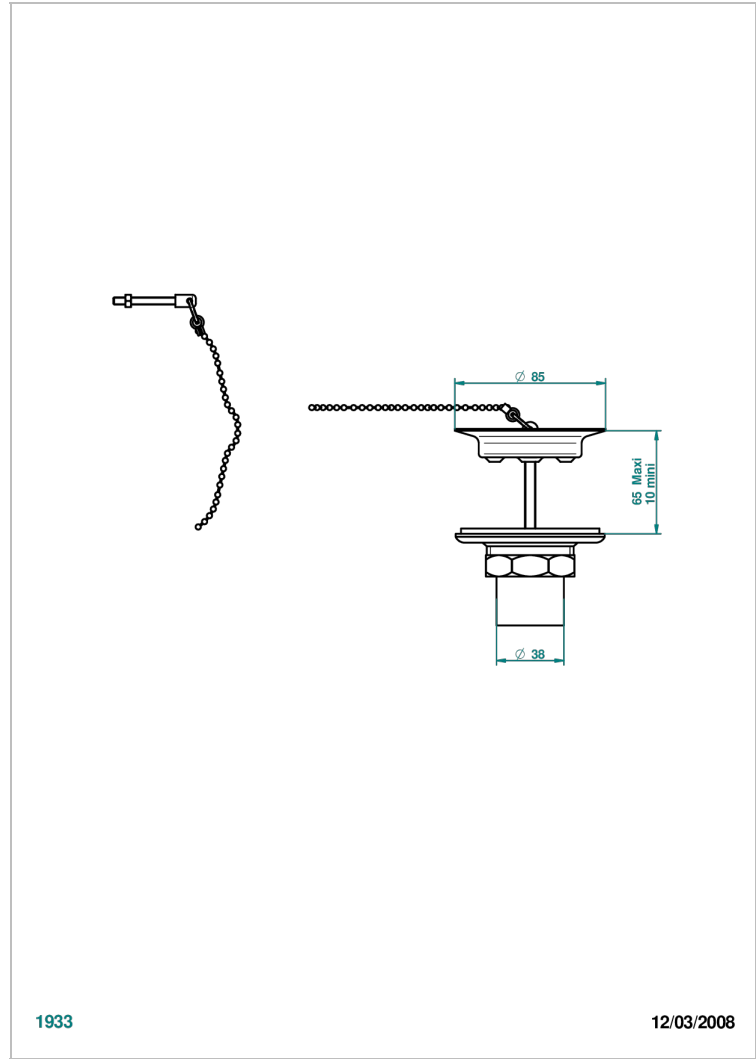

# WEST COAST WHITE ONYX

U9G-363

Sink waste with metal plug

THG<sup>®</sup>  
PARIS

## CHARACTERISTIC

- West Coast White Onyx
- Sink waste with metal plug