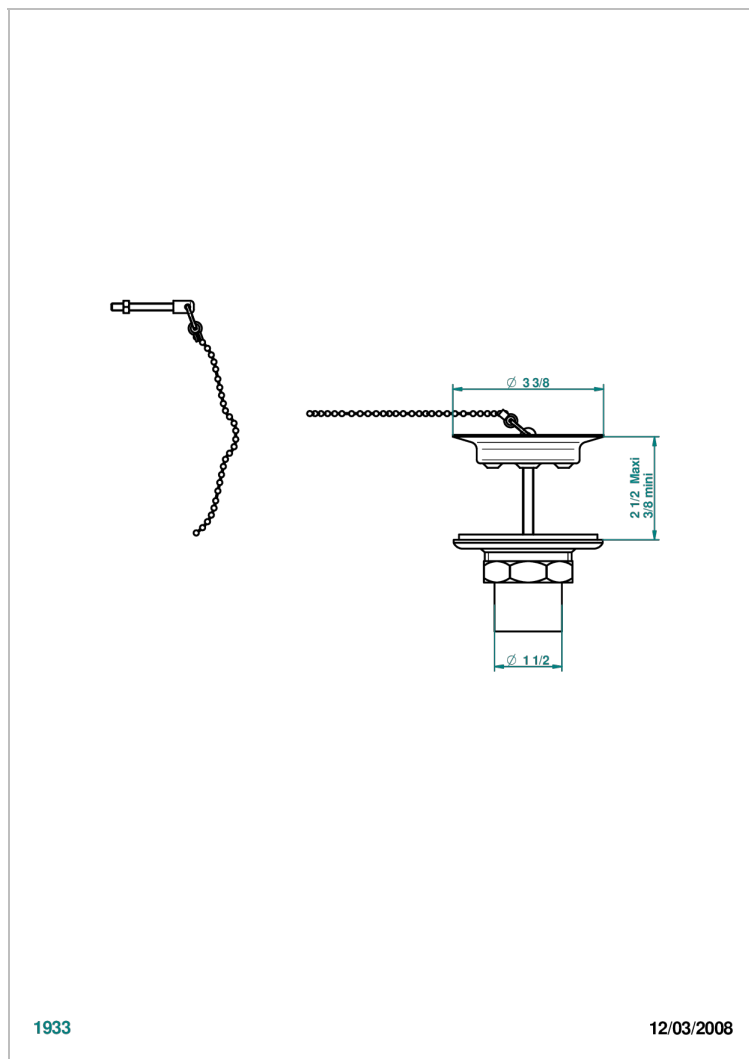

# WEST COAST WHITE ONYX

U9G-363

Sink waste with metal plug

THG<sup>®</sup>  
PARIS

## CHARACTERISTIC

- West Coast White Onyx
- Sink waste with metal plug