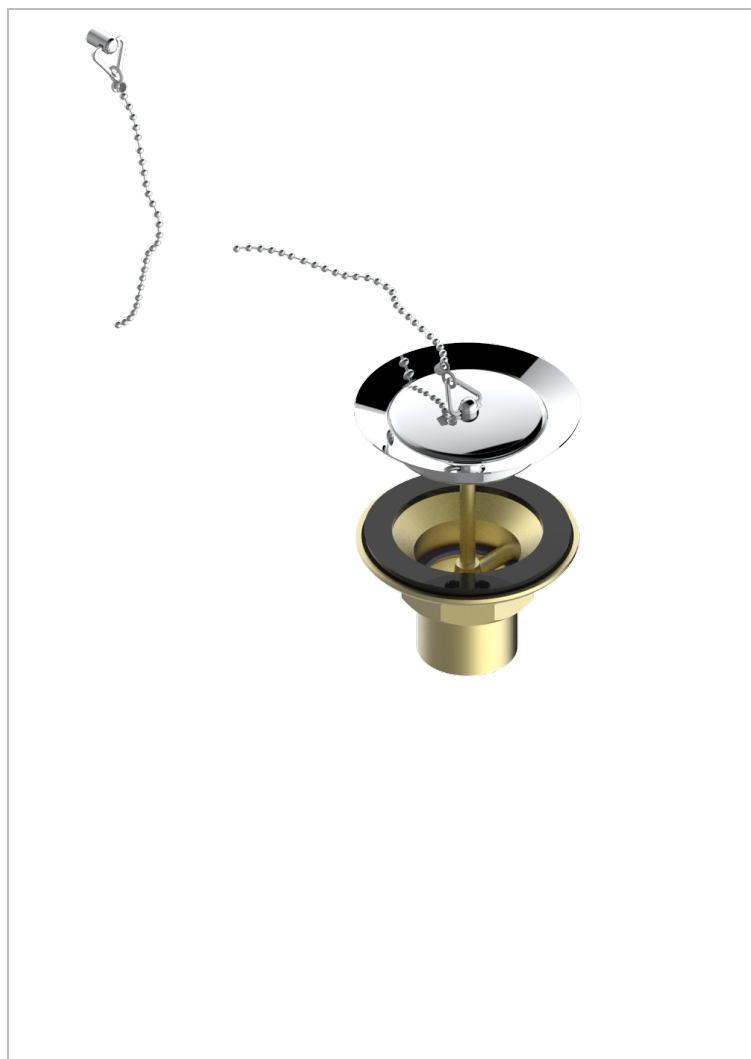

# WEST COAST WHITE ONYX

U9G-363

Sink waste with metal plug

THG<sup>®</sup>  
PARIS

## CHARACTERISTIC

- West Coast White Onyx
- Sink waste with metal plug

## AVAILABLE FINITIONS

Antique nickel - H28  
Black ceram - D30  
Blush PVD - H62  
Brass color PVD - H49  
Brown bronze color PVD - F33  
Gold color PVD - H52

Graphite PVD - H64  
Lacquered light bronze - D01  
Matt Umber PVD - H67  
Matt blush PVD - H60  
Matt brass color PVD - H50  
Matt brown bronze color PVD - F34