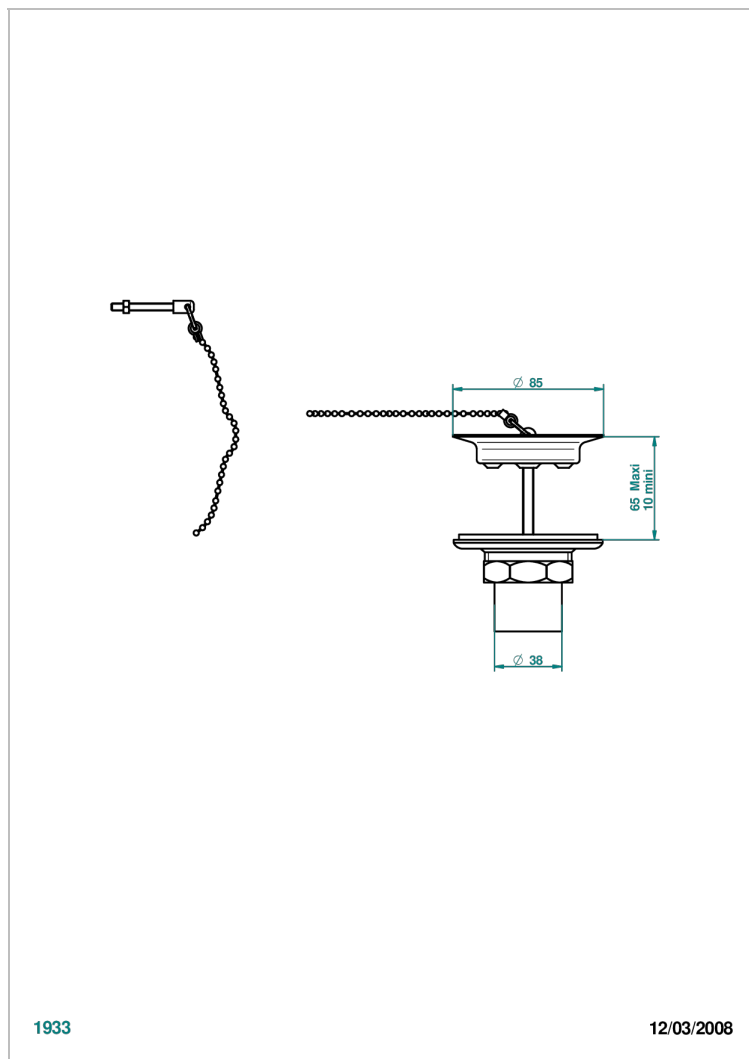

WEST COAST WHITE ONYX

U9G-363

Sink waste with metal plug

THG[®]
PARIS

CHARACTERISTIC

- West Coast White Onyx
- Sink waste with metal plug

AVAILABLE FINITIONS

Antique nickel - H28
Black ceram - D30
Blush PVD - H62
Brass color PVD - H49
Brown bronze color PVD - F33
Gold color PVD - H52