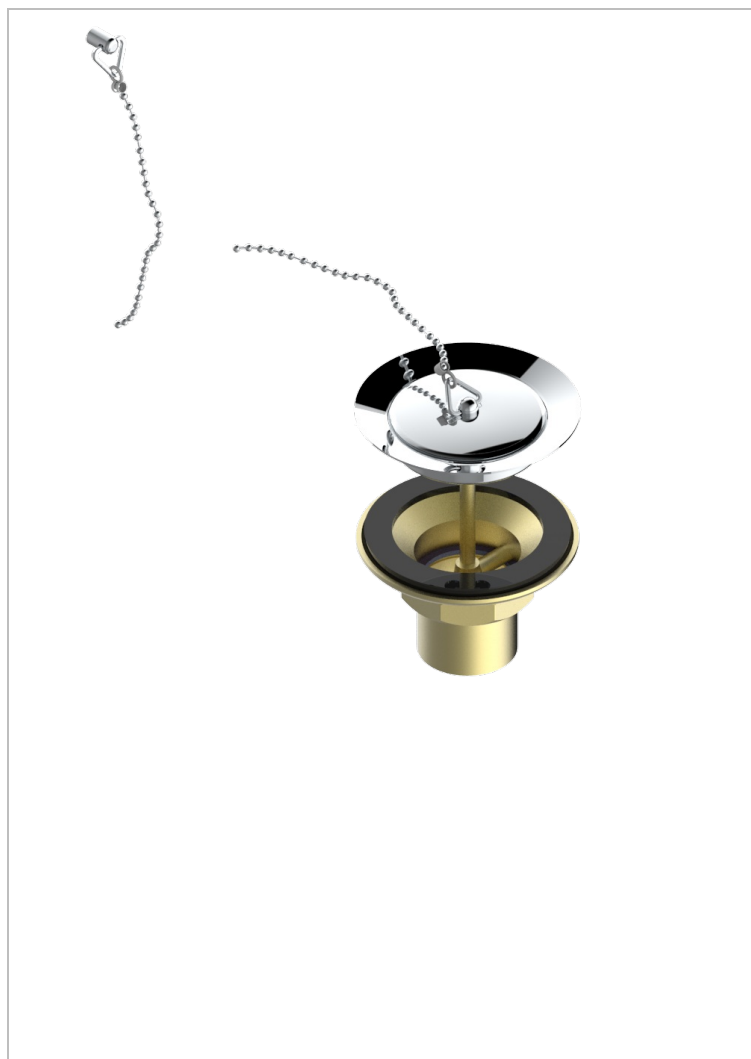

WEST COAST WHITE ONYX

U9G-363

Sink waste with metal plug

THG[®]
PARIS

CHARACTERISTIC

- West Coast White Onyx
- Sink waste with metal plug

AVAILABLE FINITIONS

Antique nickel - H28
Black ceram - D30
Blush PVD - H62
Brass color PVD - H49
Brown bronze color PVD - F33
Gold color PVD - H52

Graphite PVD - H64
Lacquered light bronze - D01
Matt Umber PVD - H67
Matt blush PVD - H60
Matt brass color PVD - H50
Matt brown bronze color PVD - F34

Matt chrome - C02
Matt gold - F07
Matt gold color PVD - H53
Matt graphite PVD - H65
Matt nickel (color finish) - C01
Matt nickel color PVD - H56

Natural smoked Brass - A13
Nickel color PVD - H55
Polished chrome (color finish) - A02
Polished gold (color finish) - F01
Polished nickel - B01
Soft gold - F30

Soft matt gold - F31
Umber PVD - H66
Varnished matt antique red copper
(color finish) - H07