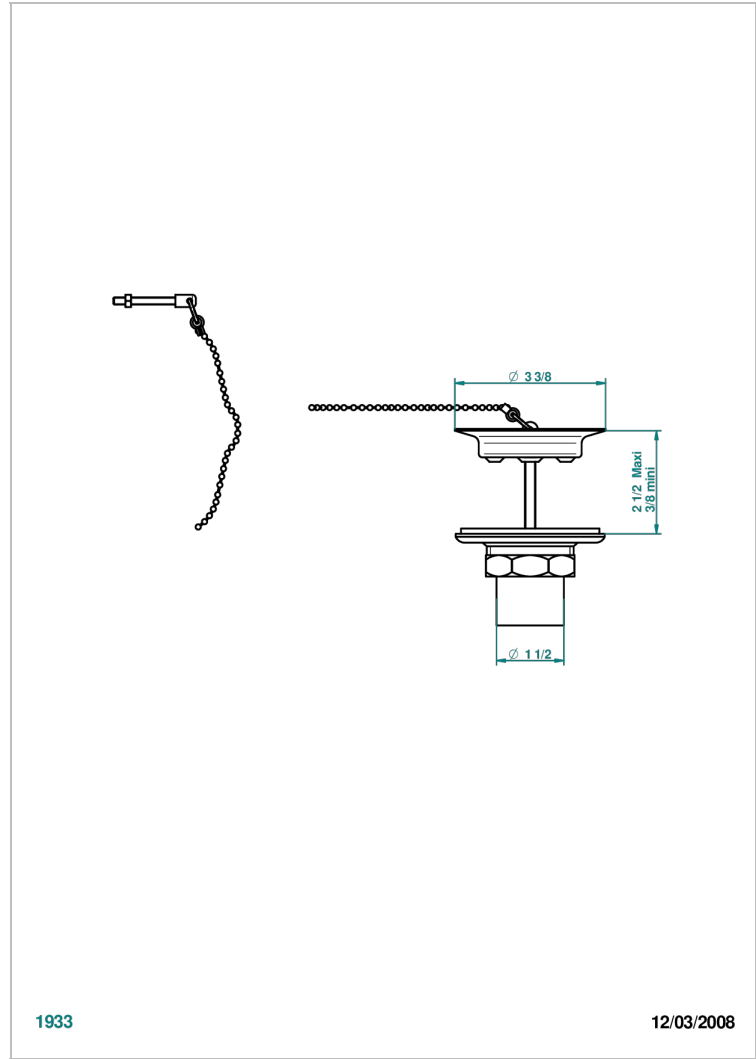

WEST COAST WHITE ONYX

U9G-363

Sink waste with metal plug

THG[®]
PARIS

CHARACTERISTIC

- West Coast White Onyx
- Sink waste with metal plug

AVAILABLE FINITIONS

Antique nickel - H28
Black ceram - D30
Blush PVD - H62
Brass color PVD - H49
Brown bronze color PVD - F33
Gold color PVD - H52