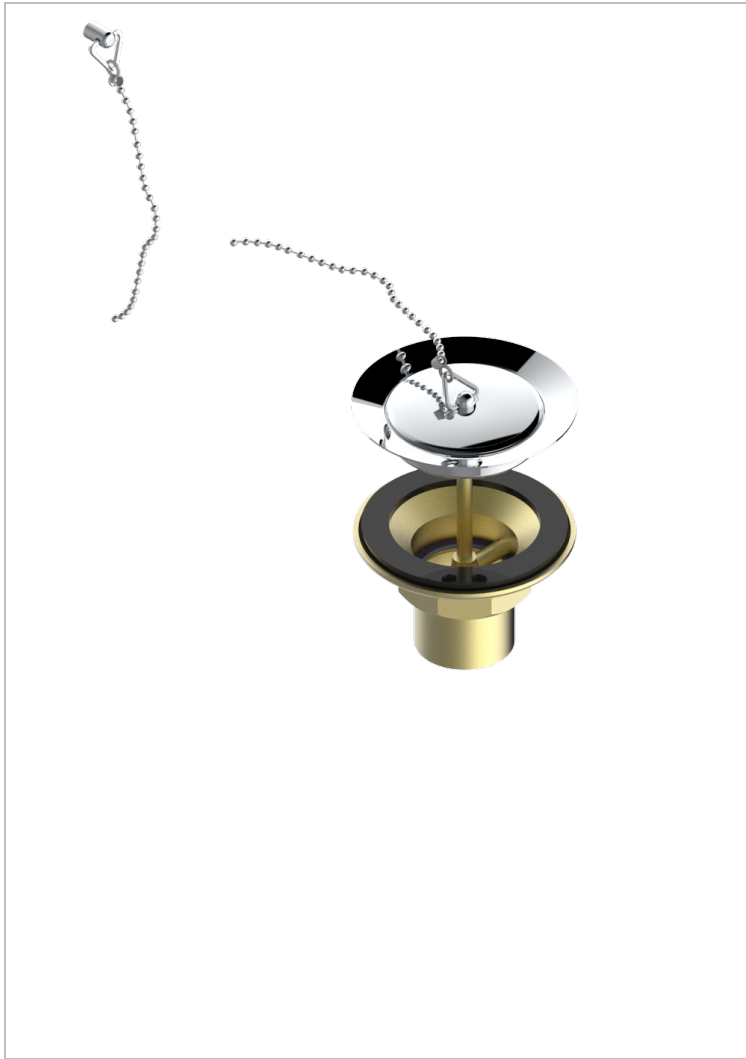

WEST COAST WHITE ONYX

U9G-363

Sink waste with metal plug

THG[®]
PARIS

CHARACTERISTIC

- West Coast White Onyx
- Sink waste with metal plug

AVAILABLE FINITIONS

Antique nickel - H28
Black ceram - D30
Blush PVD - H62
Brass color PVD - H49
Brown bronze color PVD - F33
Gold color PVD - H52

Graphite PVD - H64
Lacquered light bronze - D01
Matt Umber PVD - H67
Matt blush PVD - H60
Matt brass color PVD - H50
Matt brown bronze color PVD - F34

Matt chrome - C02
Matt gold - F07
Matt gold color PVD - H53
Matt graphite PVD - H65
Matt nickel (color finish) - C01
Matt nickel color PVD - H56

Natural smoked Brass - A13
Nickel color PVD - H55
Polished chrome (color finish) - A02
Polished gold (color finish) - F01
Polished nickel - B01
Soft gold - F30

Soft matt gold - F31
Umber PVD - H66
Varnished matt antique red copper
(color finish) - H07