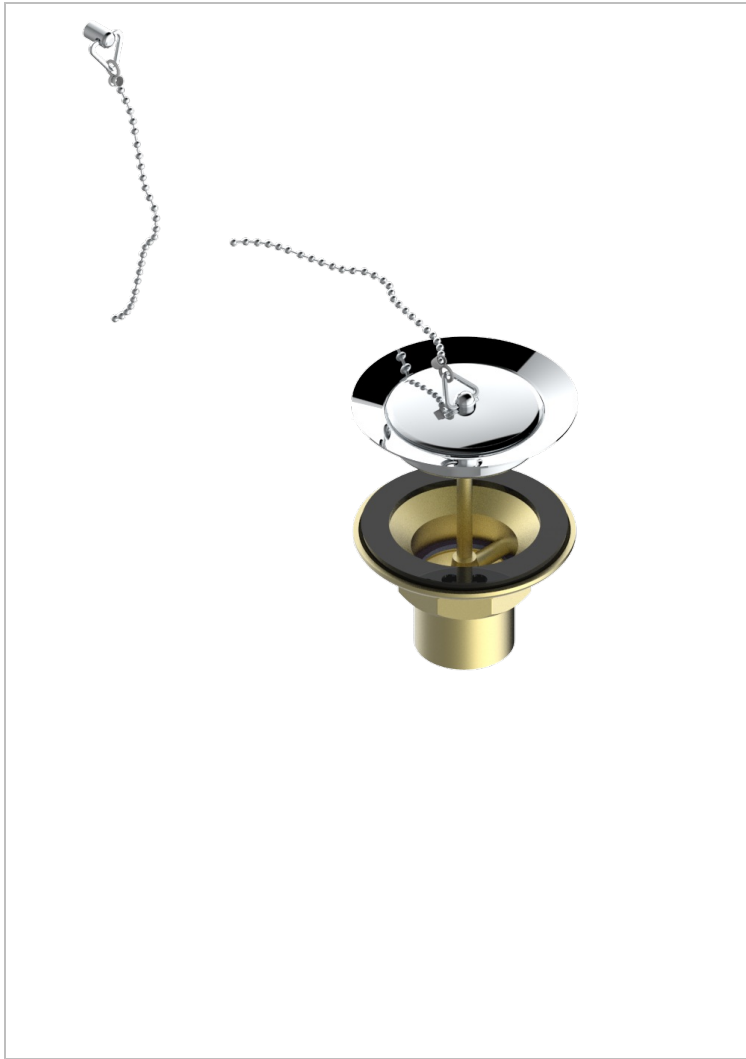

WEST COAST BLACK ONYX WITH LEVER

U9F-363

Sink waste with metal plug

THG[®]
PARIS

CHARACTERISTIC

- West Coast Black Onyx with lever
- Sink waste with metal plug

AVAILABLE FINITIONS

Antique nickel - H28
Black ceram - D30
Blush PVD - H62
Brass color PVD - H49
Brown bronze color PVD - F33
Gold color PVD - H52

Graphite PVD - H64
Lacquered light bronze - D01
Matt Umber PVD - H67
Matt blush PVD - H60
Matt brass color PVD - H50
Matt brown bronze color PVD - F34

Matt chrome - C02
Matt gold - F07
Matt gold color PVD - H53
Matt graphite PVD - H65
Matt nickel (color finish) - C01
Matt nickel color PVD - H56

Natural smoked Brass - A13
Nickel color PVD - H55
Polished chrome (color finish) - A02
Polished gold (color finish) - F01
Polished nickel - B01
Soft gold - F30

Soft matt gold - F31
Umber PVD - H66
Varnished matt antique red copper
(color finish) - H07