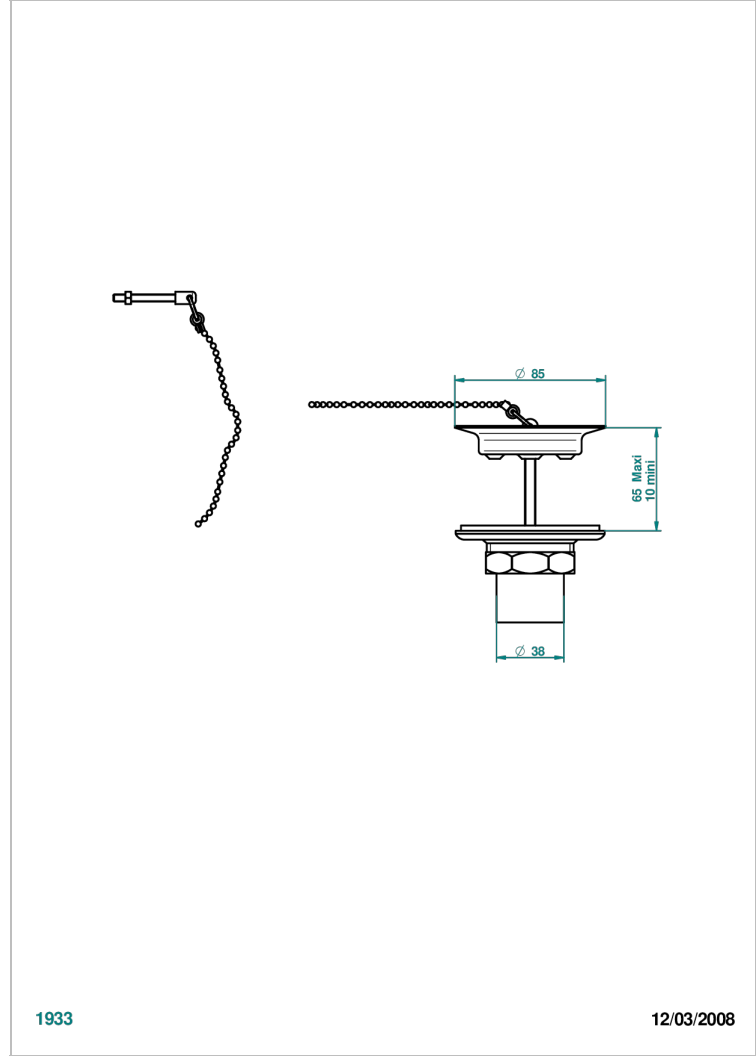

WEST COAST BLACK ONYX WITH LEVER

U9F-363

Sink waste with metal plug

THG[®]
PARIS

CHARACTERISTIC

- West Coast Black Onyx with lever
- Sink waste with metal plug

AVAILABLE FINITIONS

Antique nickel - H28
Black ceram - D30
Blush PVD - H62
Brass color PVD - H49
Brown bronze color PVD - F33
Gold color PVD - H52