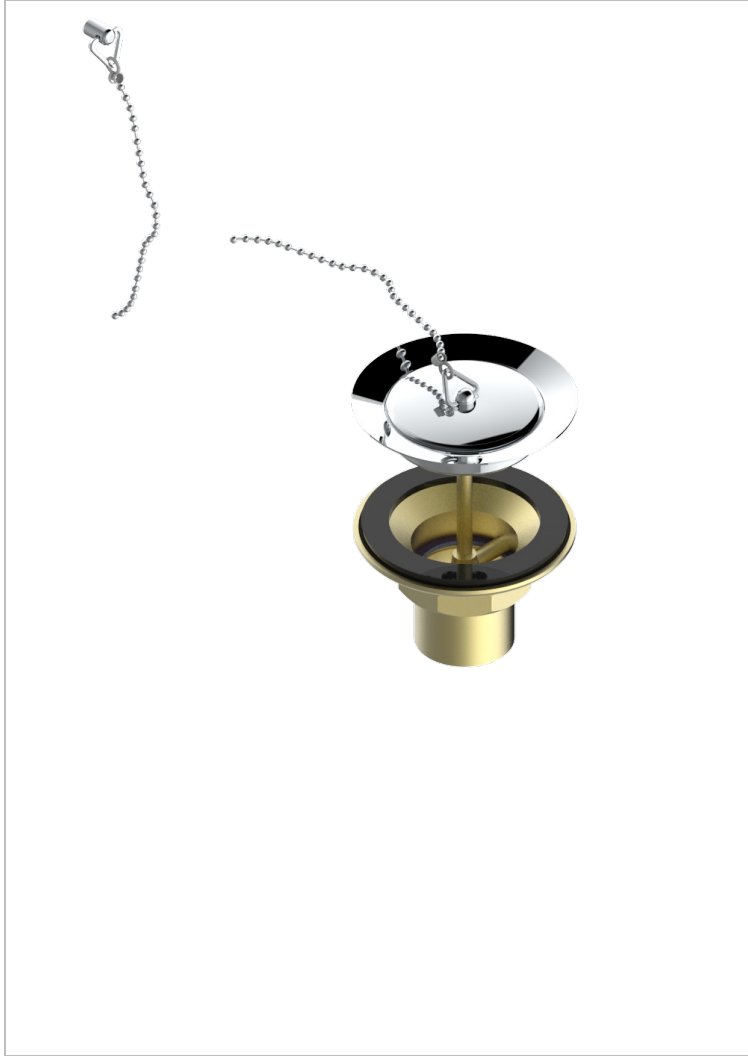

WEST COAST BLACK ONYX WITH LEVER

U9F-363

Sink waste with metal plug

THG[®]
PARIS

CHARACTERISTIC

- West Coast Black Onyx with lever
- Sink waste with metal plug

AVAILABLE FINITIONS

Antique nickel - H28
Black ceram - D30
Blush PVD - H62
Brass color PVD - H49
Brown bronze color PVD - F33
Gold color PVD - H52

Graphite PVD - H64
Lacquered light bronze - D01
Matt Umber PVD - H67
Matt blush PVD - H60
Matt brass color PVD - H50
Matt brown bronze color PVD - F34

Matt chrome - C02
Matt gold - F07
Matt gold color PVD - H53
Matt graphite PVD - H65
Matt nickel (color finish) - C01
Matt nickel color PVD - H56

Natural smoked Brass - A13
Nickel color PVD - H55
Polished chrome (color finish) - A02
Polished gold (color finish) - F01
Polished nickel - B01
Soft gold - F30

Soft matt gold - F31
Umber PVD - H66
Varnished matt antique red copper
(color finish) - H07