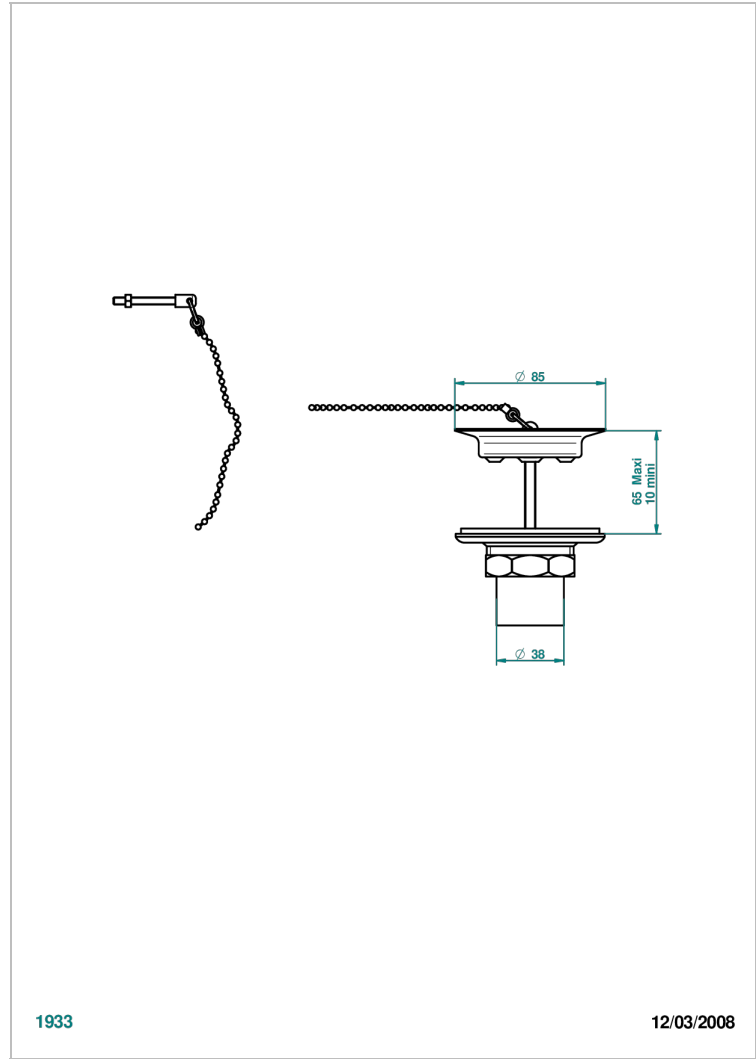

WEST COAST BLACK ONYX WITH LEVER

U9F-363

Sink waste with metal plug

THG[®]
PARIS

CHARACTERISTIC

- West Coast Black Onyx with lever
- Sink waste with metal plug

AVAILABLE FINITIONS

Antique nickel - H28
Black ceram - D30
Blush PVD - H62
Brass color PVD - H49
Brown bronze color PVD - F33
Gold color PVD - H52