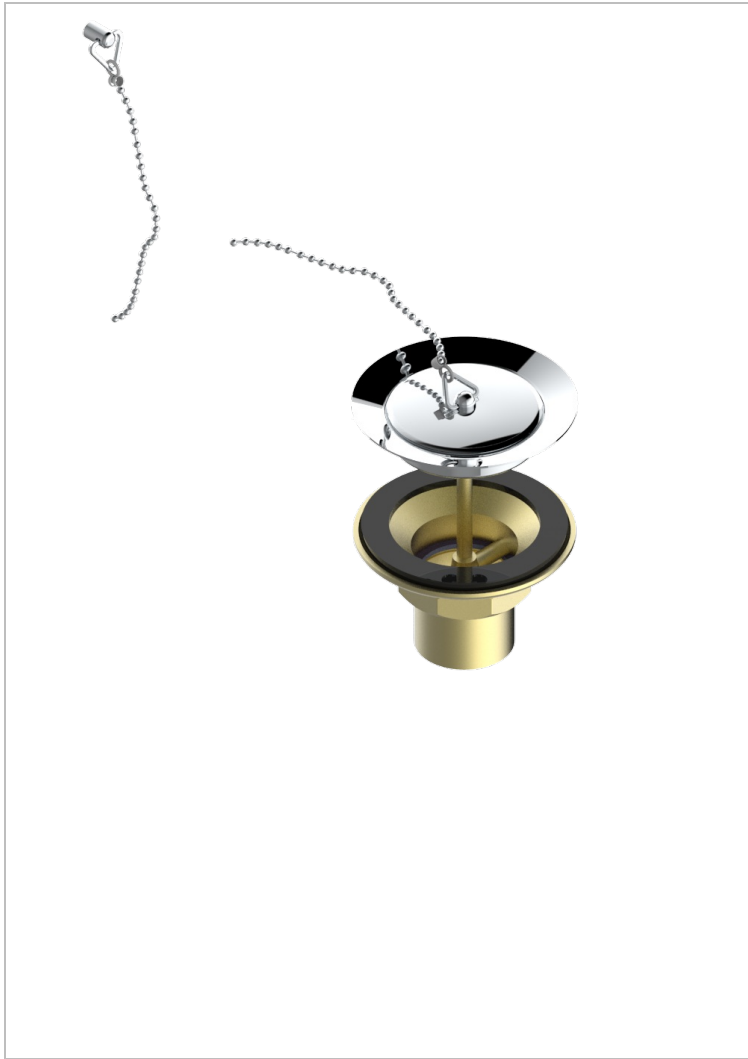

WEST COAST BLACK ONYX WITH LEVER

U9F-363

Sink waste with metal plug

THG[®]
PARIS

CHARACTERISTIC

- West Coast Black Onyx with lever
- Sink waste with metal plug

AVAILABLE FINITIONS

Antique nickel - H28
Black ceram - D30
Blush PVD - H62
Brass color PVD - H49
Brown bronze color PVD - F33
Gold color PVD - H52

Graphite PVD - H64
Lacquered light bronze - D01
Matt Umber PVD - H67
Matt blush PVD - H60
Matt brass color PVD - H50
Matt brown bronze color PVD - F34

Matt chrome - C02
Matt gold - F07
Matt gold color PVD - H53
Matt graphite PVD - H65
Matt nickel (color finish) - C01
Matt nickel color PVD - H56

Natural smoked Brass - A13
Nickel color PVD - H55
Polished chrome (color finish) - A02
Polished gold (color finish) - F01
Polished nickel - B01
Soft gold - F30

Soft matt gold - F31
Umber PVD - H66
Varnished matt antique red copper
(color finish) - H07