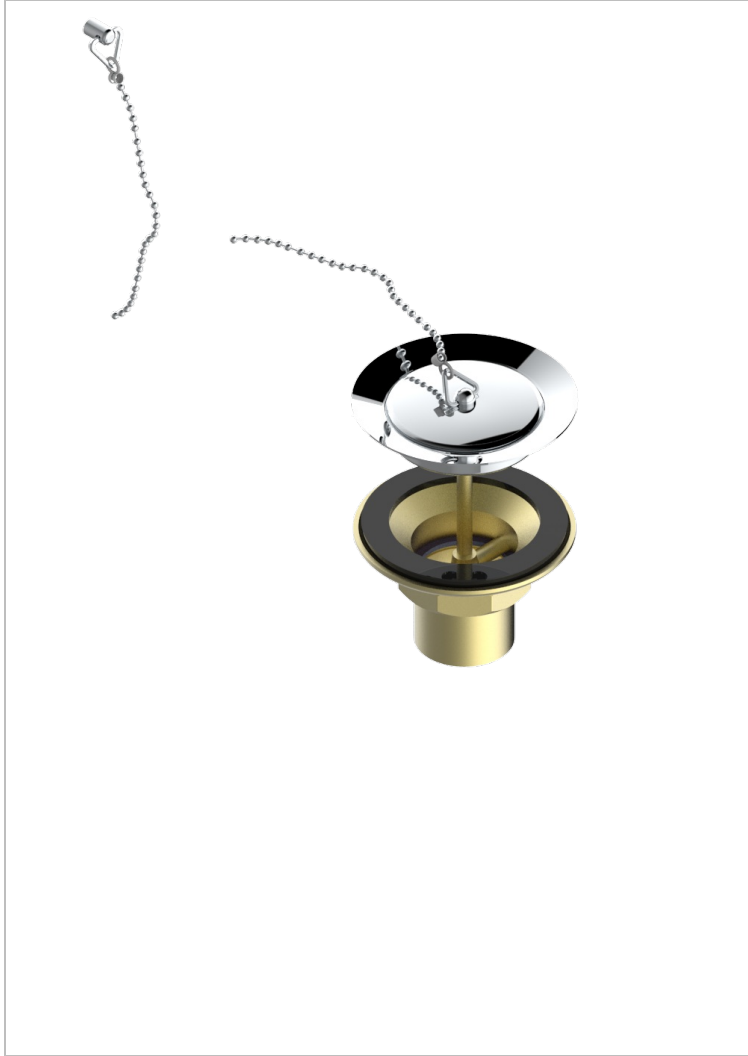

# WEST COAST BLACK ONYX WITH LEVER

U9F-363

Sink waste with metal plug

THG<sup>®</sup>  
PARIS

## CHARACTERISTIC

- West Coast Black Onyx with lever
- Sink waste with metal plug

## AVAILABLE FINITIONS

Antique nickel - H28  
Black ceram - D30  
Blush PVD - H62  
Brass color PVD - H49  
Brown bronze color PVD - F33  
Gold color PVD - H52

Graphite PVD - H64  
Lacquered light bronze - D01  
Matt Umber PVD - H67  
Matt blush PVD - H60  
Matt brass color PVD - H50  
Matt brown bronze color PVD - F34

Soft matt gold - F31  
Umber PVD - H66  
Varnished matt antique red copper (color finish) - H07