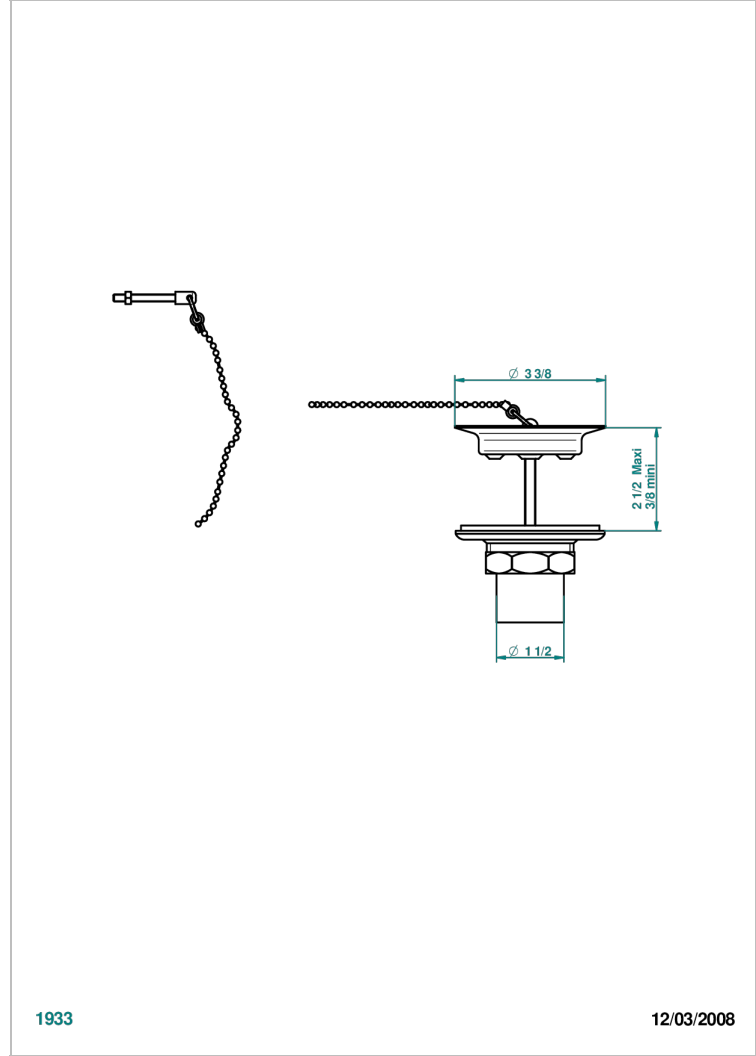

# WEST COAST BLACK ONYX WITH LEVER

U9F-363

Sink waste with metal plug

THG<sup>®</sup>  
PARIS

## CHARACTERISTIC

- West Coast Black Onyx with lever
- Sink waste with metal plug