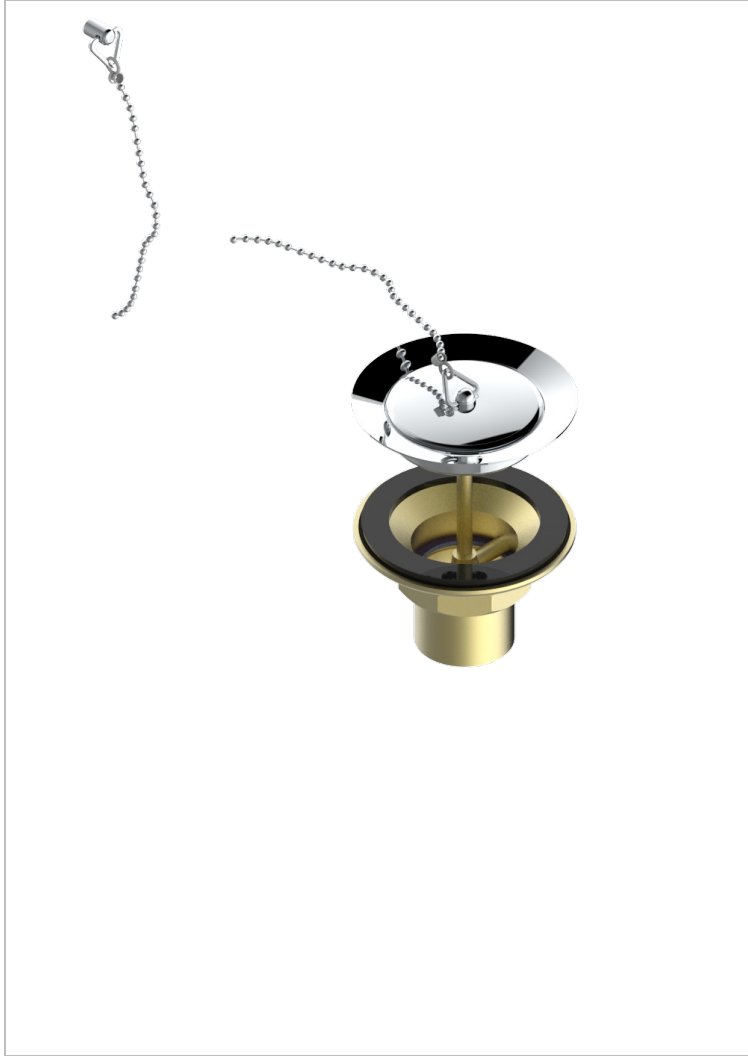

# WEST COAST BLACK ONYX

U9E-363

Sink waste with metal plug

THG<sup>®</sup>  
PARIS

## CHARACTERISTIC

- West Coast Black Onyx
- Sink waste with metal plug

## AVAILABLE FINITIONS

Antique nickel - H28  
Black ceram - D30  
Blush PVD - H62  
Brass color PVD - H49  
Brown bronze color PVD - F33  
Gold color PVD - H52

Graphite PVD - H64  
Lacquered light bronze - D01  
Matt Umber PVD - H67  
Matt blush PVD - H60  
Matt brass color PVD - H50  
Matt brown bronze color PVD - F34

Soft matt gold - F31  
Umber PVD - H66  
Varnished matt antique red copper  
(color finish) - H07