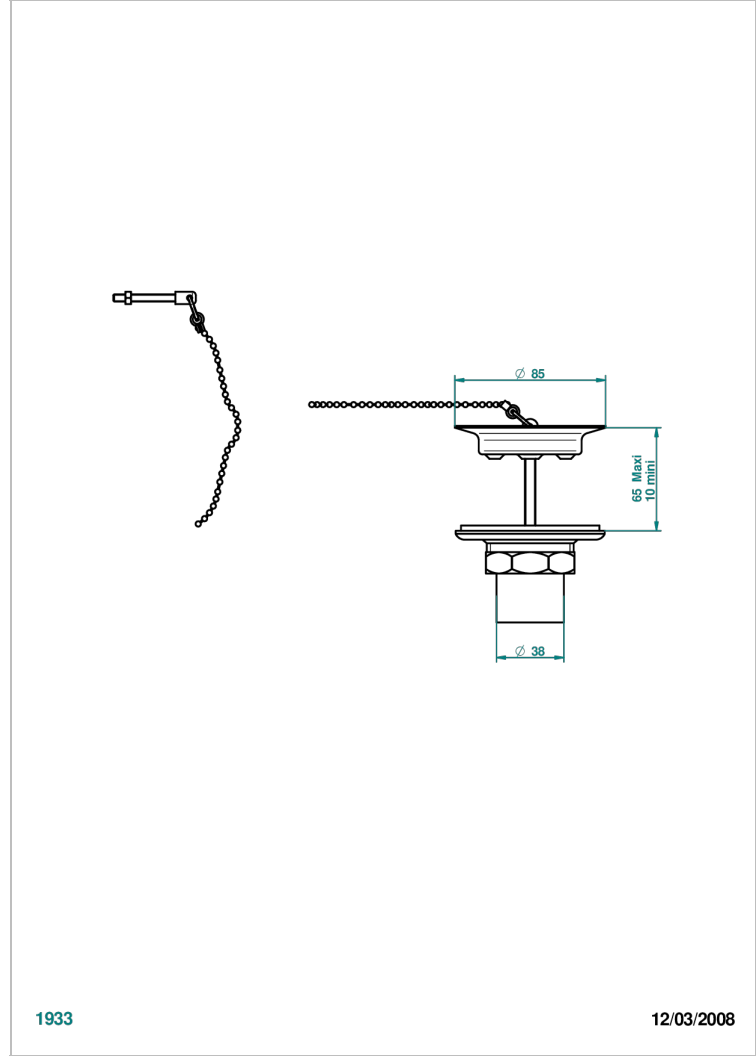

# WEST COAST BLACK ONYX

U9E-363

Sink waste with metal plug

THG<sup>®</sup>  
PARIS

## CHARACTERISTIC

- West Coast Black Onyx
- Sink waste with metal plug