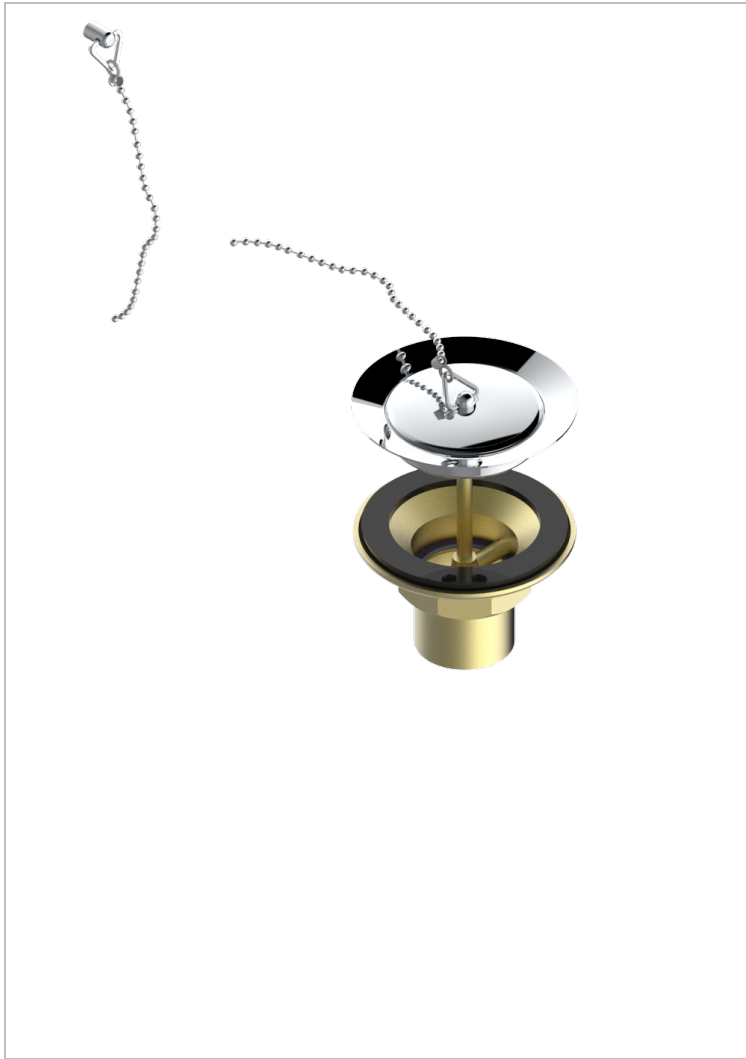

WEST COAST WITH GUILLOCHE DECOR WITH LEVER

U9D-363

Sink waste with metal plug

THG[®]
PARIS

CHARACTERISTIC

- West coast with Guilloché decor with lever
- Sink waste with metal plug

AVAILABLE FINITIONS

Antique nickel - H28
Black ceram - D30
Blush PVD - H62
Brass color PVD - H49
Brown bronze color PVD - F33
Gold color PVD - H52

Graphite PVD - H64
Lacquered light bronze - D01
Matt Umber PVD - H67
Matt blush PVD - H60
Matt brass color PVD - H50
Matt brown bronze color PVD - F34

Matt chrome - C02
Matt gold - F07
Matt gold color PVD - H53
Matt graphite PVD - H65
Matt nickel (color finish) - C01
Matt nickel color PVD - H56

Natural smoked Brass - A13
Nickel color PVD - H55
Polished chrome (color finish) - A02
Polished chrome with gold inlay - GA1
Polished gold (color finish) - F01
Polished nickel - B01

Soft gold - F30
Soft matt gold - F31
Umber PVD - H66
Varnished matt antique red copper (color finish) - H07