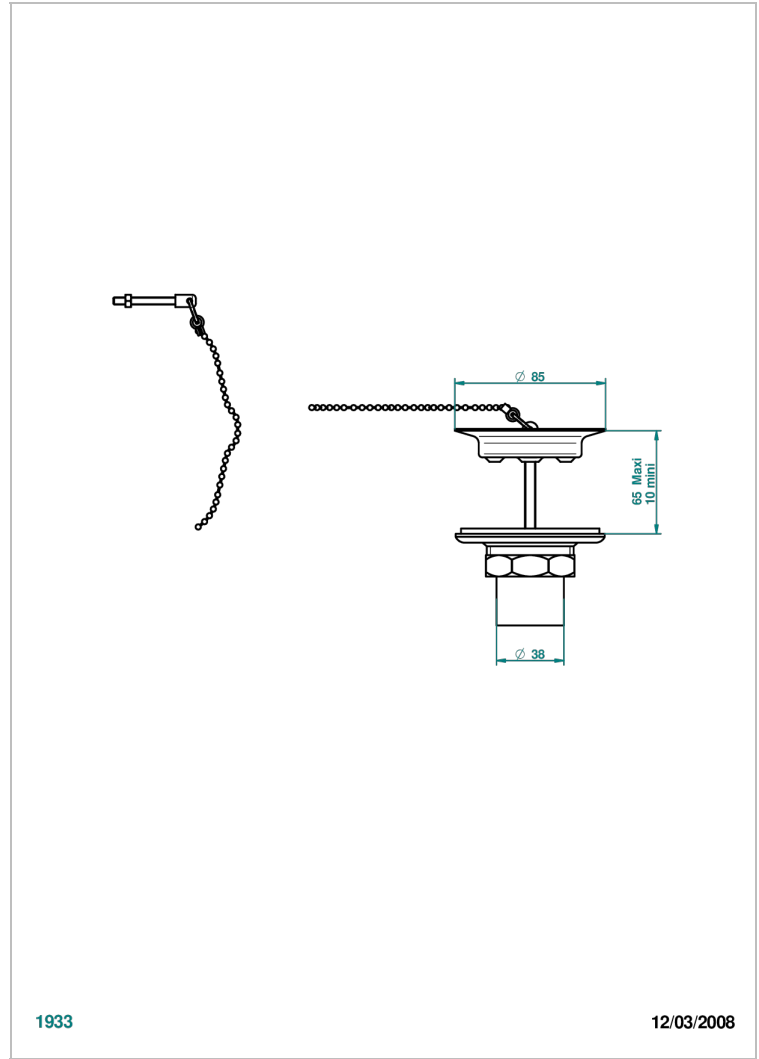

WEST COAST WITH GUILLOCHE DECOR WITH LEVER

U9D-363

Sink waste with metal plug

THG[®]
PARIS

CHARACTERISTIC

- West coast with Guilloché decor with lever
- Sink waste with metal plug

AVAILABLE FINITIONS

Antique nickel - H28
Black ceram - D30
Blush PVD - H62
Brass color PVD - H49
Brown bronze color PVD - F33
Gold color PVD - H52