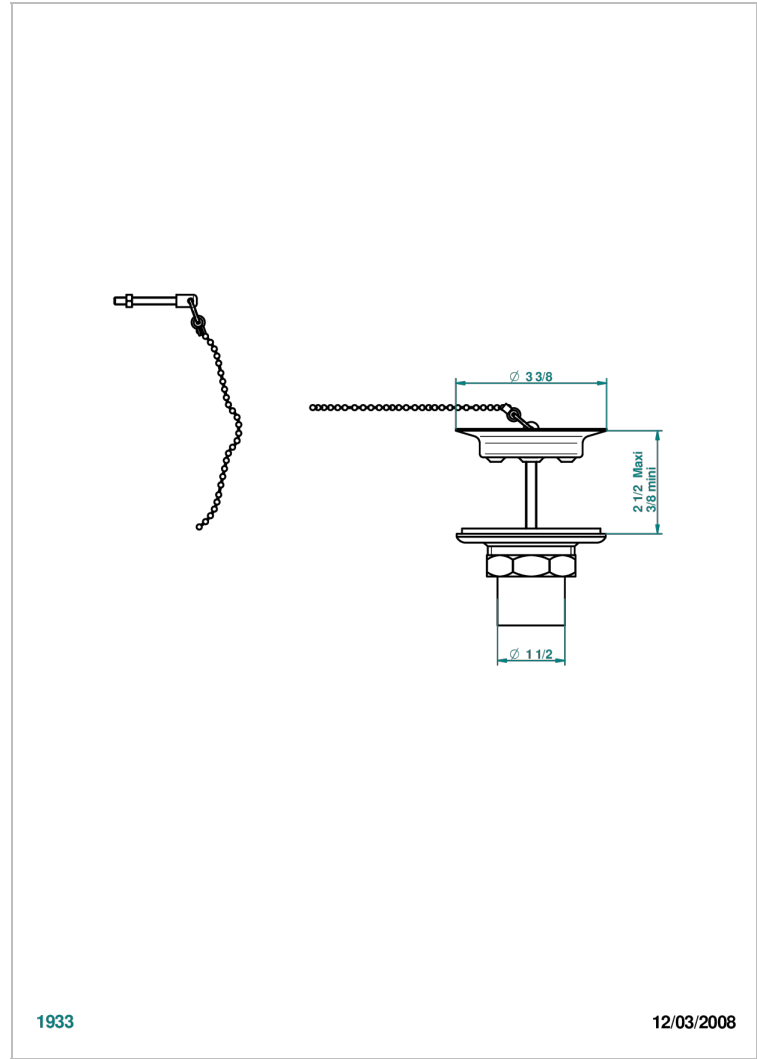

# WEST COAST WITH GUILLOCHE DECOR WITH LEVER

U9D-363

Sink waste with metal plug

THG<sup>®</sup>  
PARIS

## CHARACTERISTIC

- West coast with Guilloché decor with lever
- Sink waste with metal plug