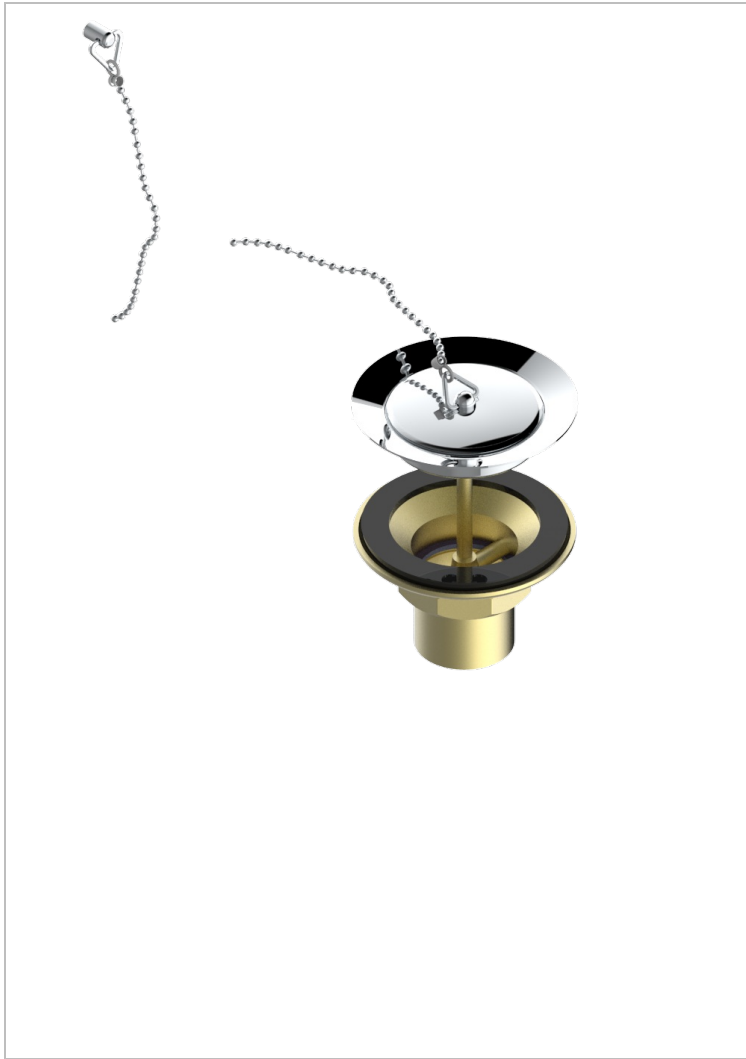

# WEST COAST WITH GUILLOCHE DECOR WITH LEVER

U9D-363

Sink waste with metal plug

THG<sup>®</sup>  
PARIS

## CHARACTERISTIC

- West coast with Guilloché decor with lever
- Sink waste with metal plug

## AVAILABLE FINITIONS

Antique nickel - H28  
Black ceram - D30  
Blush PVD - H62  
Brass color PVD - H49  
Brown bronze color PVD - F33  
Gold color PVD - H52

Graphite PVD - H64  
Lacquered light bronze - D01  
Matt Umber PVD - H67  
Matt blush PVD - H60  
Matt brass color PVD - H50  
Matt brown bronze color PVD - F34