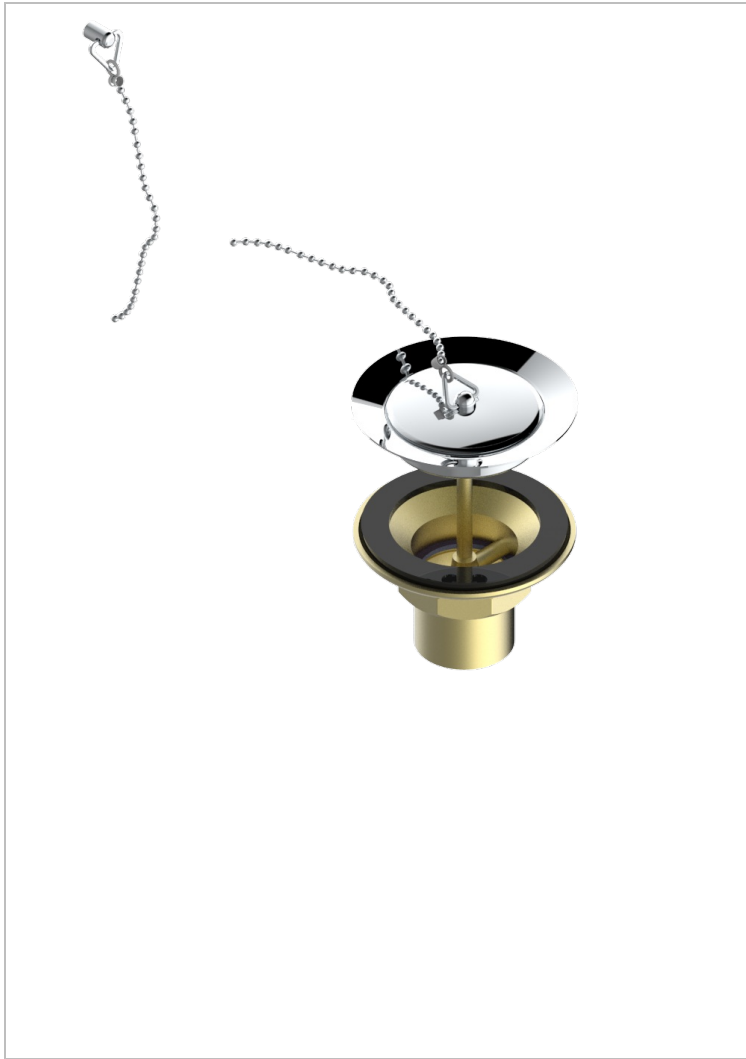

WEST COAST WITH GUILLOCHE DECOR WITH LEVER

U9D-363

Stopfenventil aus Metall für Spültische

1933

12/03/2008

EIGENSCHAFTEN

- West coast with Guilloché decor with lever
- Stopfenventil aus Metall für Spültische

VERFÜGBARE OBERFLÄCHEN

Altnickel - H28
Blassgold - F30
Blassgold matt unlackiert - F31
Bronze hell - D01
Chrom - A02
Chrom matt - C02

Gold - F01
Gold matt - F07
Kupfer altrot matt lackiert - H07
Mattschwarz keramik - D30
Natural smoked Brass - A13
Nickel matt - C01

Polished chrome with gold inlay - GA1
Pvd blush - H62
Pvd blush matt - H60
Pvd bronze braun - F33
Pvd bronze braun matt - F34
Pvd gold - H52

Pvd gold matt - H53
Pvd graphite - H64
Pvd graphite matt - H65
Pvd messing - H49
Pvd messing matt - H50
Pvd nickel - H55