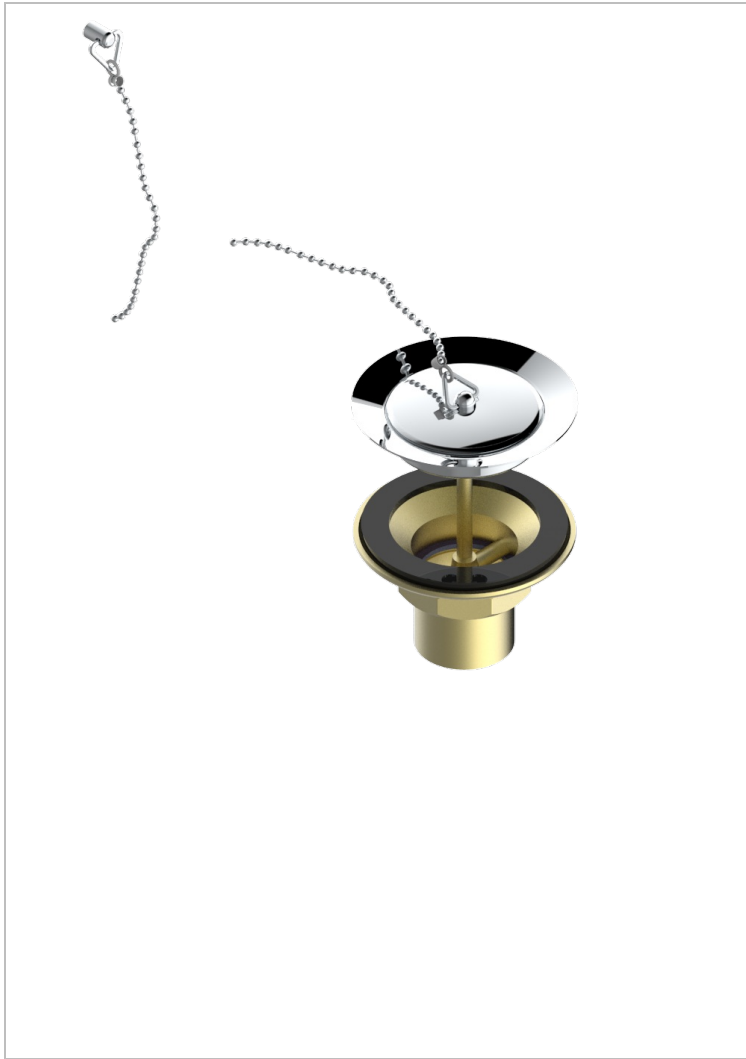

WEST COAST WITH GUILLOCHE DECOR WITH LEVER

U9D-363

Sink waste with metal plug

THG[®]
PARIS

CHARACTERISTIC

- West coast with Guilloché decor with lever
- Sink waste with metal plug

AVAILABLE FINITIONS

Antique nickel - H28
Black ceram - D30
Blush PVD - H62
Brass color PVD - H49
Brown bronze color PVD - F33
Gold color PVD - H52

Graphite PVD - H64
Lacquered light bronze - D01
Matt Umber PVD - H67
Matt blush PVD - H60
Matt brass color PVD - H50
Matt brown bronze color PVD - F34

Matt chrome - C02
Matt gold - F07
Matt gold color PVD - H53
Matt graphite PVD - H65
Matt nickel (color finish) - C01
Matt nickel color PVD - H56

Natural smoked Brass - A13
Nickel color PVD - H55
Polished chrome (color finish) - A02
Polished chrome with gold inlay - GA1
Polished gold (color finish) - F01
Polished nickel - B01

Soft gold - F30
Soft matt gold - F31
Umber PVD - H66
Varnished matt antique red copper
(color finish) - H07