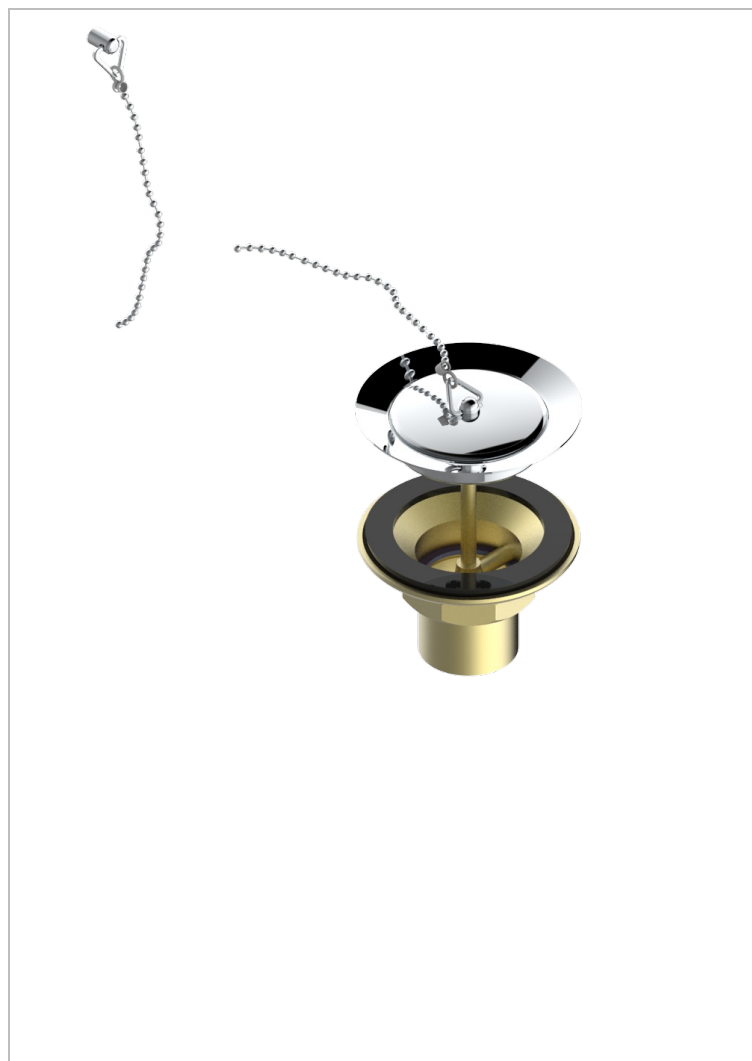

WEST COAST WITH GUILLOCHE DECOR WITH LEVER

U9D-363

Stopfenventil aus Metall für Spültische

1933

12/03/2008

EIGENSCHAFTEN

- West coast with Guilloché decor with lever
- Stopfenventil aus Metall für Spültische

VERFÜGBARE OBERFLÄCHEN

Altnickel - H28
Blassgold - F30
Blassgold matt unlackiert - F31
Bronze hell - D01
Chrom - A02
Chrom matt - C02

Gold - F01
Gold matt - F07
Kupfer altrot matt lackiert - H07
Mattschwarz keramik - D30
Natural smoked Brass - A13
Nickel matt - C01

Polished chrome with gold inlay - GA1
Pvd blush - H62
Pvd blush matt - H60
Pvd bronze braun - F33
Pvd bronze braun matt - F34
Pvd gold - H52

Pvd gold matt - H53
Pvd graphite - H64
Pvd graphite matt - H65
Pvd messing - H49
Pvd messing matt - H50
Pvd nickel - H55