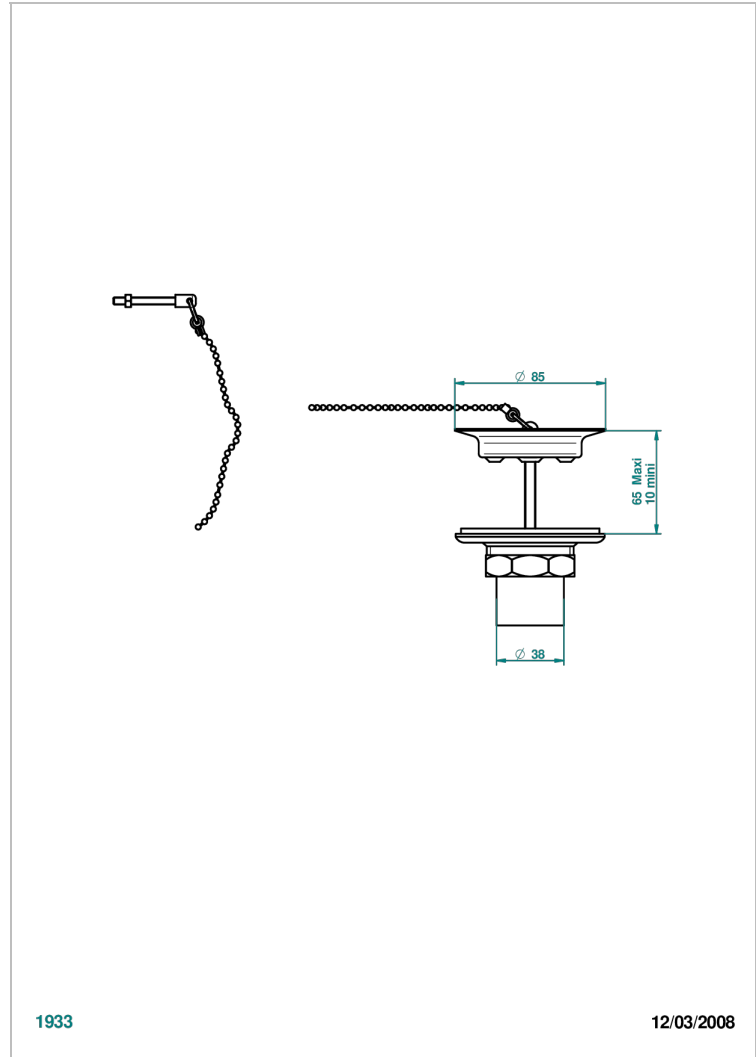

WEST COAST WITH GUILLOCHE DECOR WITH LEVER

U9D-363

直径85毫米水槽排水口，带金属塞

特色

- West coast with Guilloché decor with lever
- 直径85毫米水槽排水口，带金属塞

可选饰面

Black ceram - D30
Blush PVD - H62
Graphite PVD - H64
Matt Umber PVD - H67
Matt blush PVD - H60
Matt graphite PVD - H65