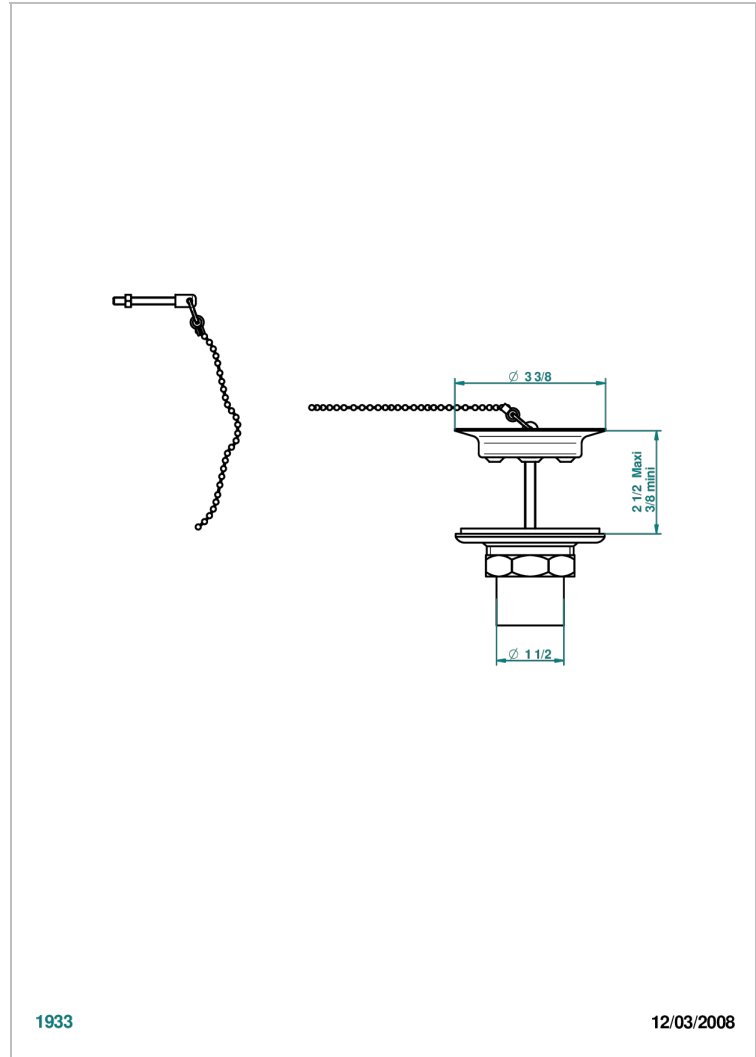

# WEST COAST WITH GUILLOCHE DECOR WITH LEVER

U9D-363

Sink waste with metal plug

THG<sup>®</sup>  
PARIS

## CHARACTERISTIC

- West coast with Guilloché decor with lever
- Sink waste with metal plug