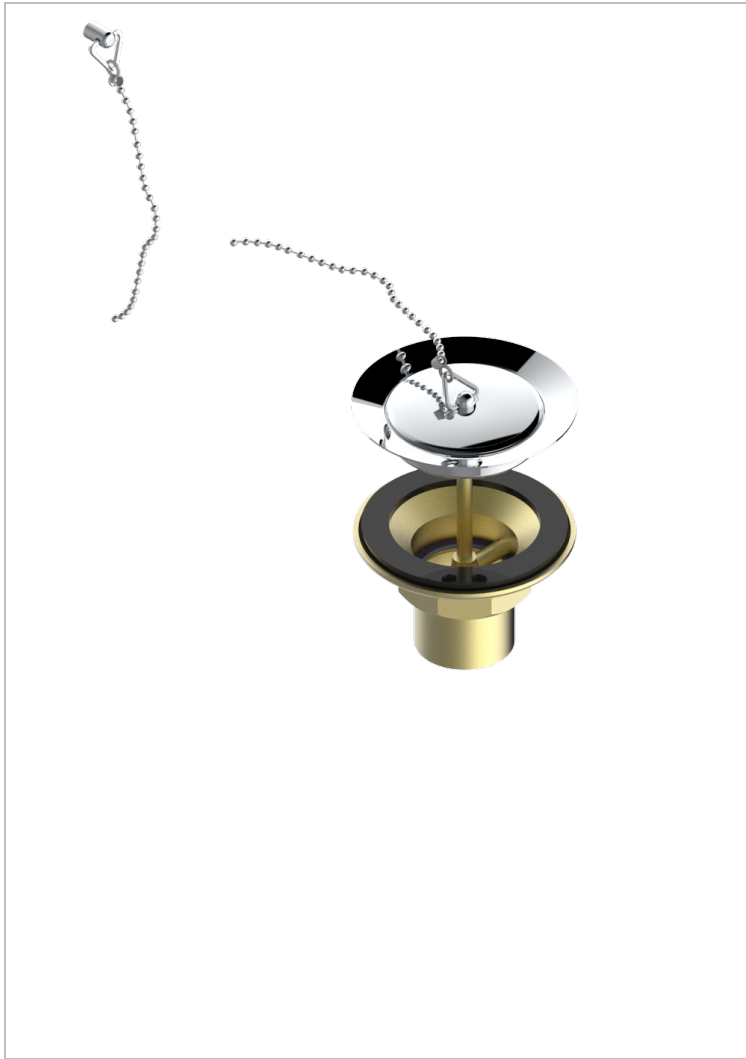

WEST COAST WITH GUILLOCHE DECOR WITH LEVER

U9D-363

Stopfenventil aus Metall für Spültische

THG[®]
PARIS

1933

12/03/2008

EIGENSCHAFTEN

- West coast with Guilloché decor with lever
- Stopfenventil aus Metall für Spültische

VERFÜGBARE OBERFLÄCHEN

Altnickel - H28
Blassgold - F30
Blassgold matt unlackiert - F31
Bronze hell - D01
Chrom - A02
Chrom matt - C02

Gold - F01
Gold matt - F07
Kupfer altrot matt lackiert - H07
Mattschwarz keramik - D30
Natural smoked Brass - A13
Nickel matt - C01

Polished chrome with gold inlay - GA1
Pvd blush - H62
Pvd blush matt - H60
Pvd bronze braun - F33
Pvd bronze braun matt - F34
Pvd gold - H52

Pvd gold matt - H53
Pvd graphite - H64
Pvd graphite matt - H65
Pvd messing - H49
Pvd messing matt - H50
Pvd nickel - H55