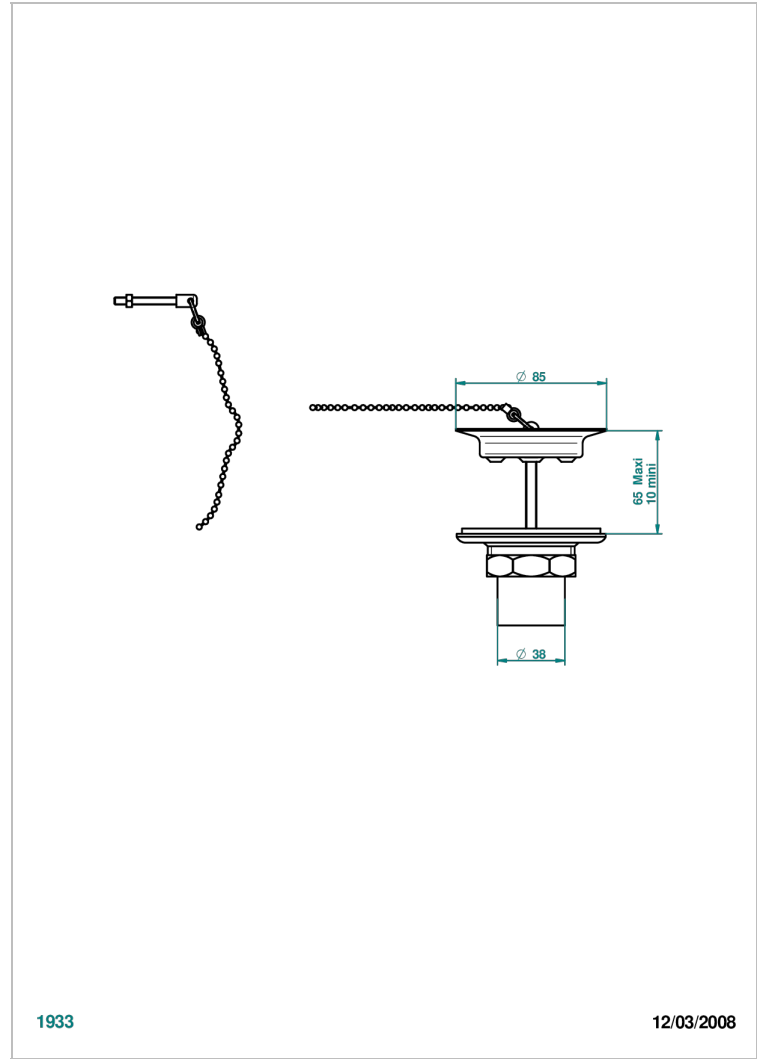

WEST COAST WITH GUILLOCHE DECOR

U9C-363

Sink waste with metal plug

THG[®]
PARIS

1933

12/03/2008

CHARACTERISTIC

- West coast with Guilloché decor
- Sink waste with metal plug

AVAILABLE FINITIONS

Antique nickel - H28
Black ceram - D30
Blush PVD - H62
Brass color PVD - H49
Brown bronze color PVD - F33
Gold color PVD - H52

Graphite PVD - H64
Lacquered light bronze - D01
Matt Umber PVD - H67
Matt blush PVD - H60
Matt brass color PVD - H50
Matt brown bronze color PVD - F34