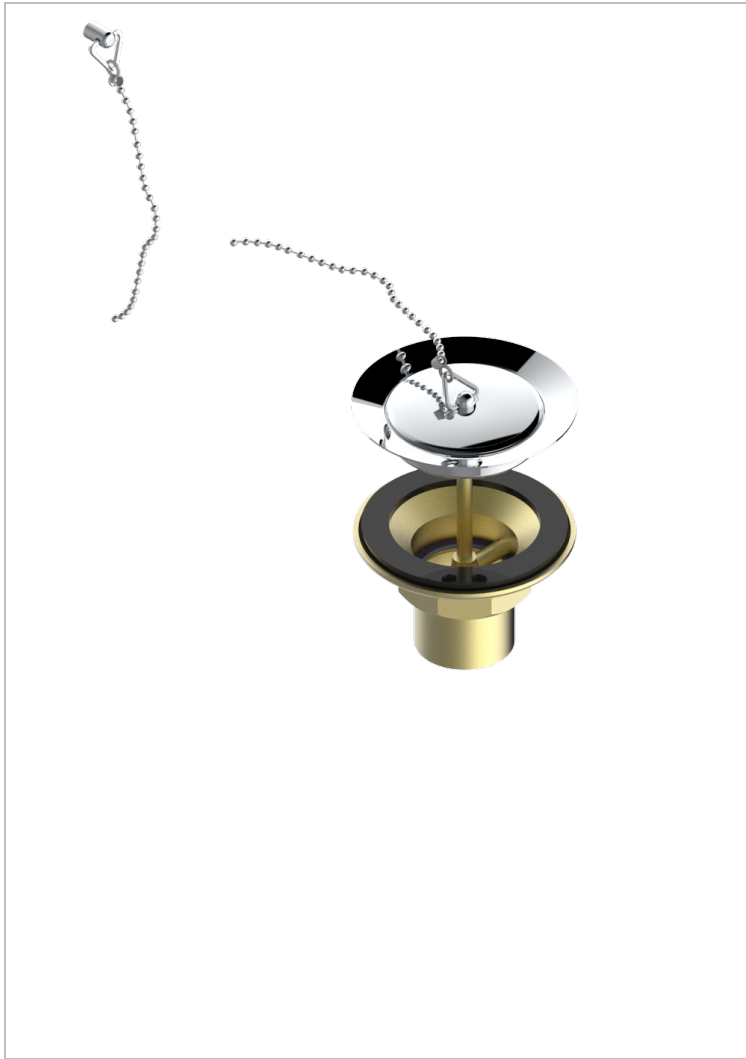

WEST COAST WITH GUILLOCHE DECOR

U9C-363

Sink waste with metal plug

THG[®]
PARIS

1933

12/03/2008

CHARACTERISTIC

- West coast with Guilloché decor
- Sink waste with metal plug

AVAILABLE FINITIONS

Antique nickel - H28
Black ceram - D30
Blush PVD - H62
Brass color PVD - H49
Brown bronze color PVD - F33
Gold color PVD - H52

Graphite PVD - H64
Lacquered light bronze - D01
Matt Umber PVD - H67
Matt blush PVD - H60
Matt brass color PVD - H50
Matt brown bronze color PVD - F34

Matt chrome - C02
Matt gold - F07
Matt gold color PVD - H53
Matt graphite PVD - H65
Matt nickel (color finish) - C01
Matt nickel color PVD - H56

Natural smoked Brass - A13
Nickel color PVD - H55
Polished chrome (color finish) - A02
Polished chrome with gold inlay - GA1
Polished gold (color finish) - F01
Polished nickel - B01

Soft gold - F30
Soft matt gold - F31
Umber PVD - H66
Varnished matt antique red copper (color finish) - H07