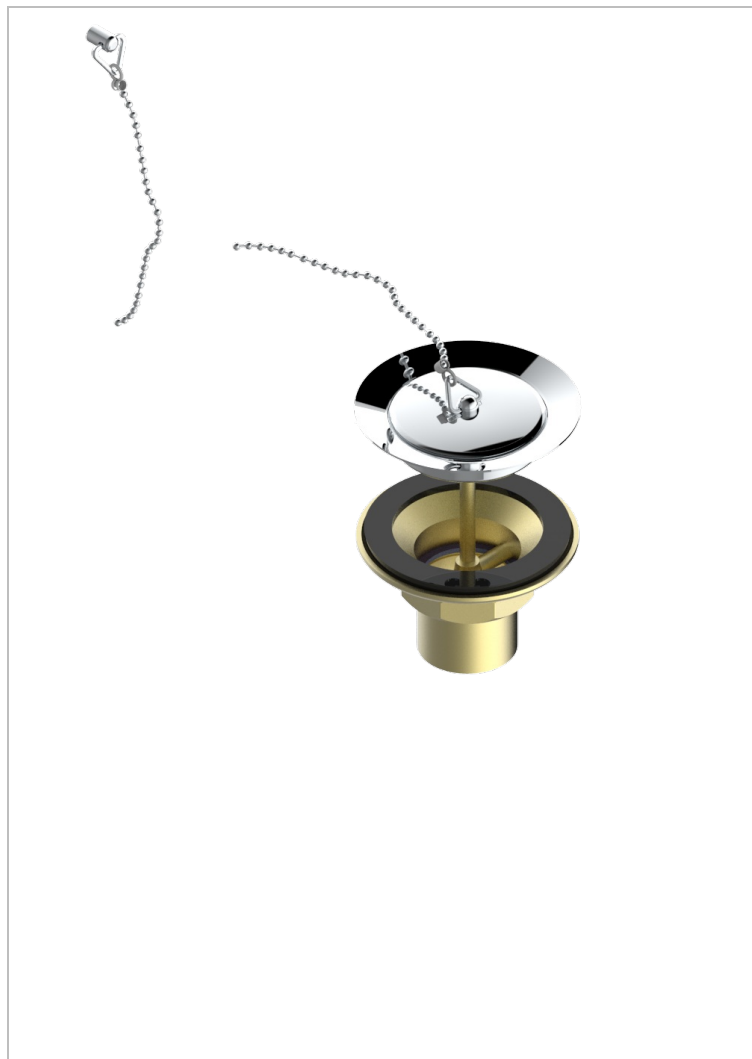

WEST COAST WITH GUILLOCHE DECOR

U9C-363

Sink waste with metal plug

THG[®]
PARIS

1933

12/03/2008

CHARACTERISTIC

- West coast with Guilloché decor
- Sink waste with metal plug

AVAILABLE FINITIONS

Antique nickel - H28
Black ceram - D30
Blush PVD - H62
Brass color PVD - H49
Brown bronze color PVD - F33
Gold color PVD - H52

Graphite PVD - H64
Lacquered light bronze - D01
Matt Umber PVD - H67
Matt blush PVD - H60
Matt brass color PVD - H50
Matt brown bronze color PVD - F34

Matt chrome - C02
Matt gold - F07
Matt gold color PVD - H53
Matt graphite PVD - H65
Matt nickel (color finish) - C01
Matt nickel color PVD - H56

Natural smoked Brass - A13
Nickel color PVD - H55
Polished chrome (color finish) - A02
Polished chrome with gold inlay - GA1
Polished gold (color finish) - F01
Polished nickel - B01

Soft gold - F30
Soft matt gold - F31
Umber PVD - H66
Varnished matt antique red copper
(color finish) - H07