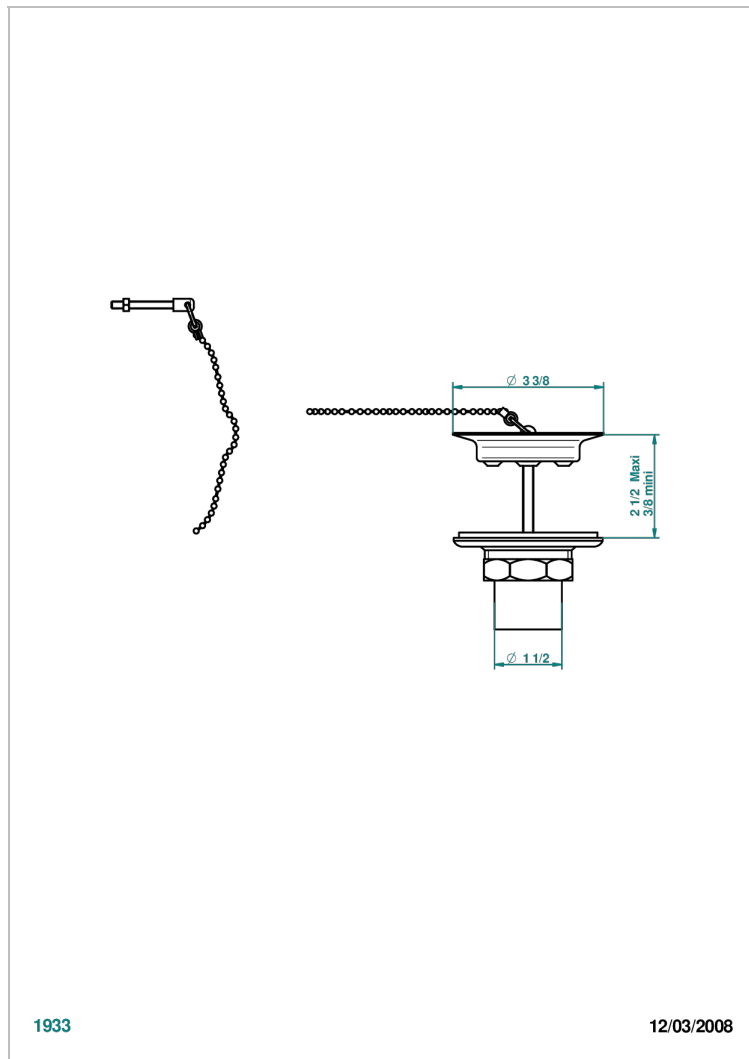

WEST COAST WITH GUILLOCHE DECOR

U9C-363

Sink waste with metal plug

THG[®]
PARIS

1933

12/03/2008

CHARACTERISTIC

- West coast with Guilloché decor
- Sink waste with metal plug

AVAILABLE FINITIONS

Antique nickel - H28
Black ceram - D30
Blush PVD - H62
Brass color PVD - H49
Brown bronze color PVD - F33
Gold color PVD - H52

Graphite PVD - H64
Lacquered light bronze - D01
Matt Umber PVD - H67
Matt blush PVD - H60
Matt brass color PVD - H50
Matt brown bronze color PVD - F34