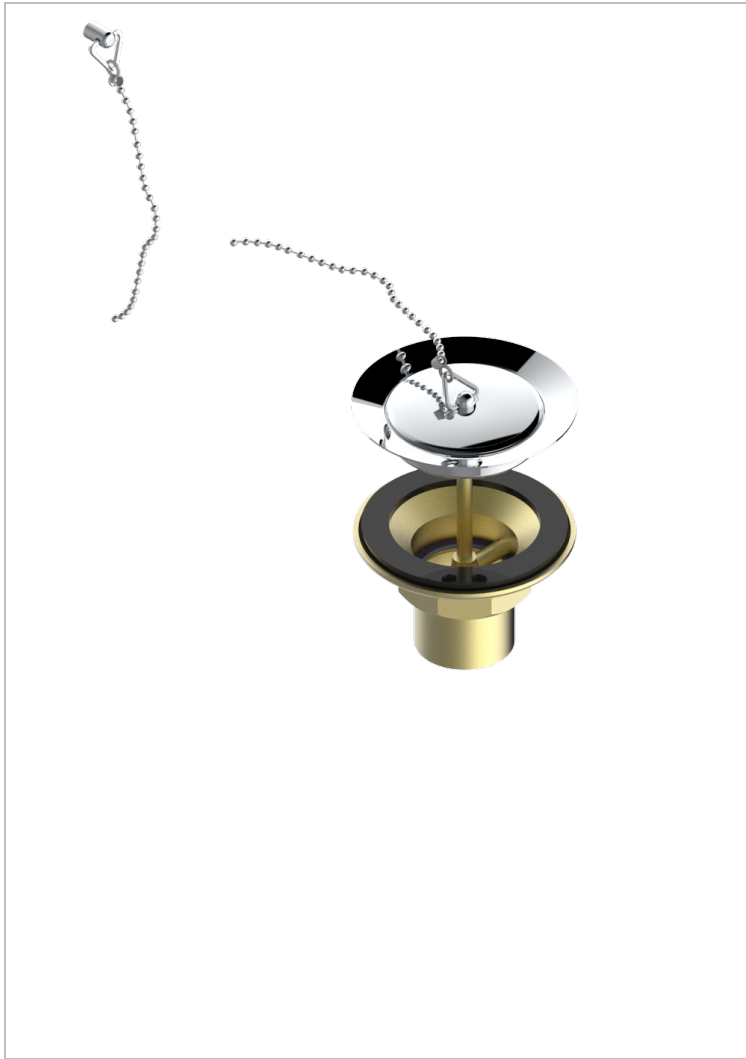

# WEST COAST WITH GUILLOCHE DECOR

U9C-363

Sink waste with metal plug

THG<sup>®</sup>  
PARIS

1933

12/03/2008

## CHARACTERISTIC

- West coast with Guilloché decor
- Sink waste with metal plug

## AVAILABLE FINITIONS

Antique nickel - H28  
Black ceram - D30  
Blush PVD - H62  
Brass color PVD - H49  
Brown bronze color PVD - F33  
Gold color PVD - H52

Graphite PVD - H64  
Lacquered light bronze - D01  
Matt Umber PVD - H67  
Matt blush PVD - H60  
Matt brass color PVD - H50  
Matt brown bronze color PVD - F34