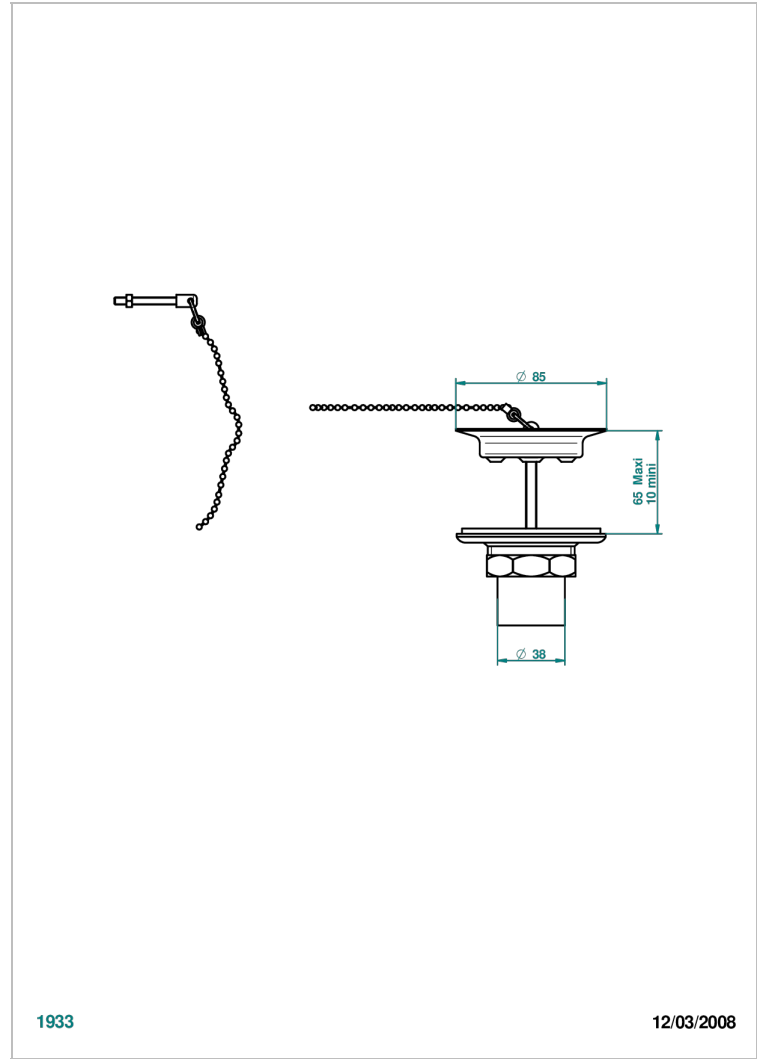

# WEST COAST WITH GUILLOCHE DECOR

U9C-363

Sink waste with metal plug

THG<sup>®</sup>  
PARIS

1933

12/03/2008

## CHARACTERISTIC

- West coast with Guilloché decor
- Sink waste with metal plug