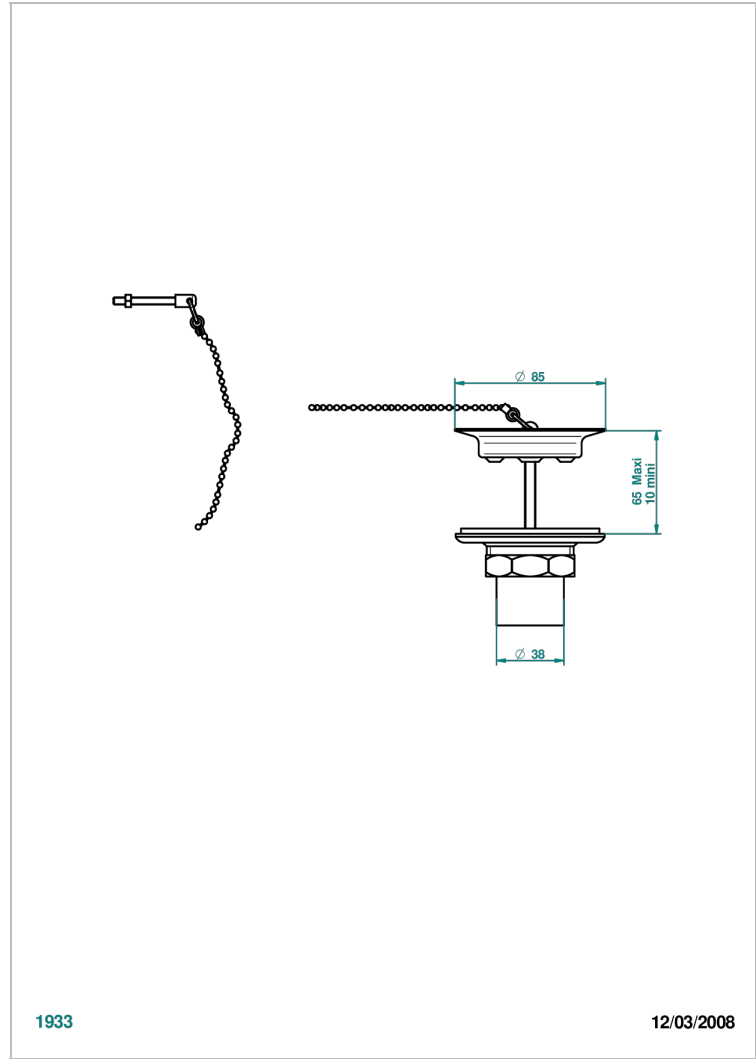

WEST COAST WITH GUILLOCHE DECOR

U9C-363

Sink waste with metal plug

THG[®]
PARIS

1933

12/03/2008

CHARACTERISTIC

- West coast with Guilloché decor
- Sink waste with metal plug

AVAILABLE FINITIONS

Antique nickel - H28
Black ceram - D30
Blush PVD - H62
Brass color PVD - H49
Brown bronze color PVD - F33
Gold color PVD - H52

Graphite PVD - H64
Lacquered light bronze - D01
Matt Umber PVD - H67
Matt blush PVD - H60
Matt brass color PVD - H50
Matt brown bronze color PVD - F34