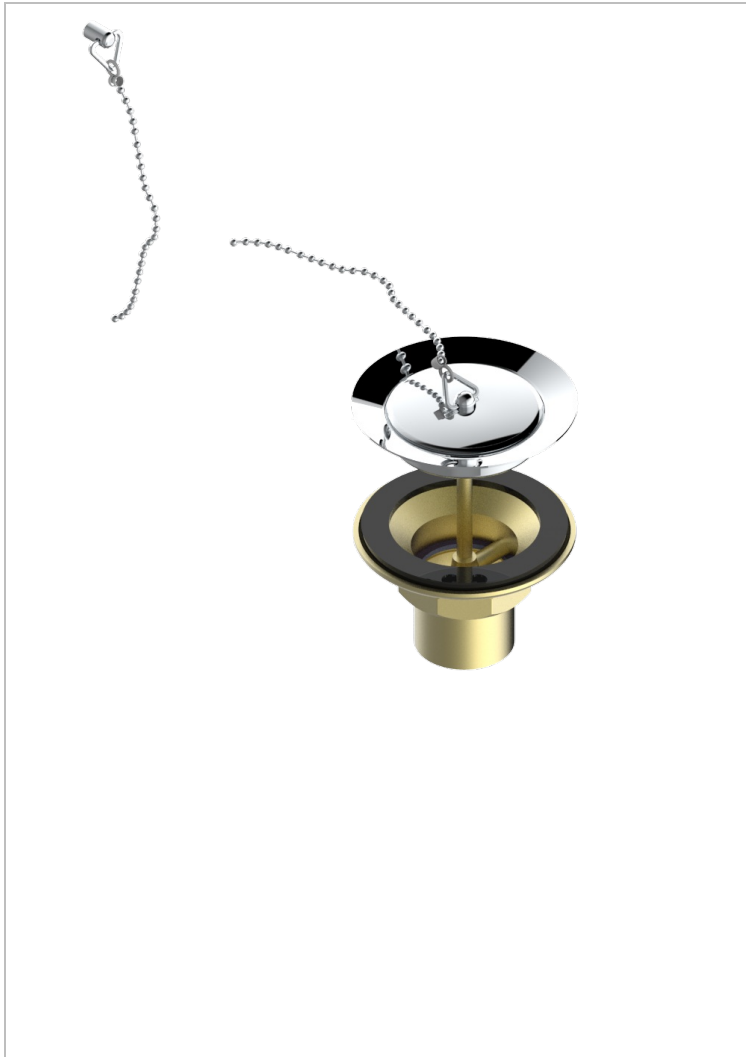

# WEST COAST WITH GUILLOCHE DECOR

U9C-363

Sink waste with metal plug

THG<sup>®</sup>  
PARIS

1933

12/03/2008

## CHARACTERISTIC

- West coast with Guilloché decor
- Sink waste with metal plug

## AVAILABLE FINITIONS

Antique nickel - H28  
Black ceram - D30  
Blush PVD - H62  
Brass color PVD - H49  
Brown bronze color PVD - F33  
Gold color PVD - H52

Graphite PVD - H64  
Lacquered light bronze - D01  
Matt Umber PVD - H67  
Matt blush PVD - H60  
Matt brass color PVD - H50  
Matt brown bronze color PVD - F34