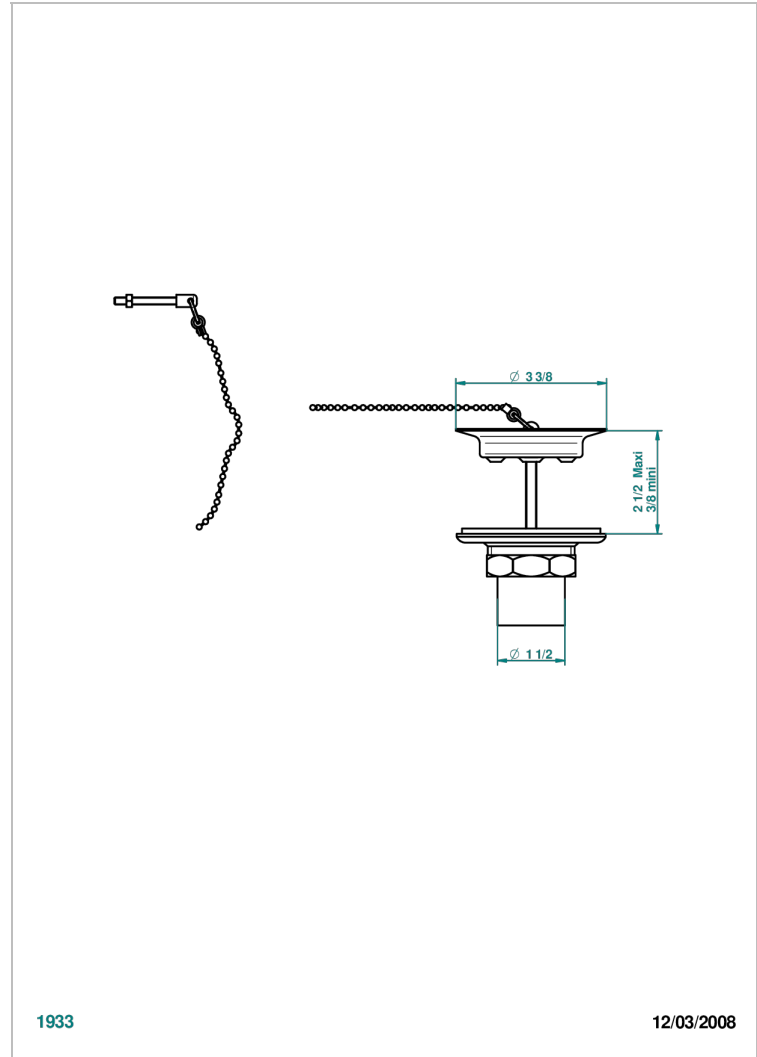

# WEST COAST WITH GUILLOCHE DECOR

U9C-363

Sink waste with metal plug

THG<sup>®</sup>  
PARIS

1933

12/03/2008

## CHARACTERISTIC

- West coast with Guilloché decor
- Sink waste with metal plug