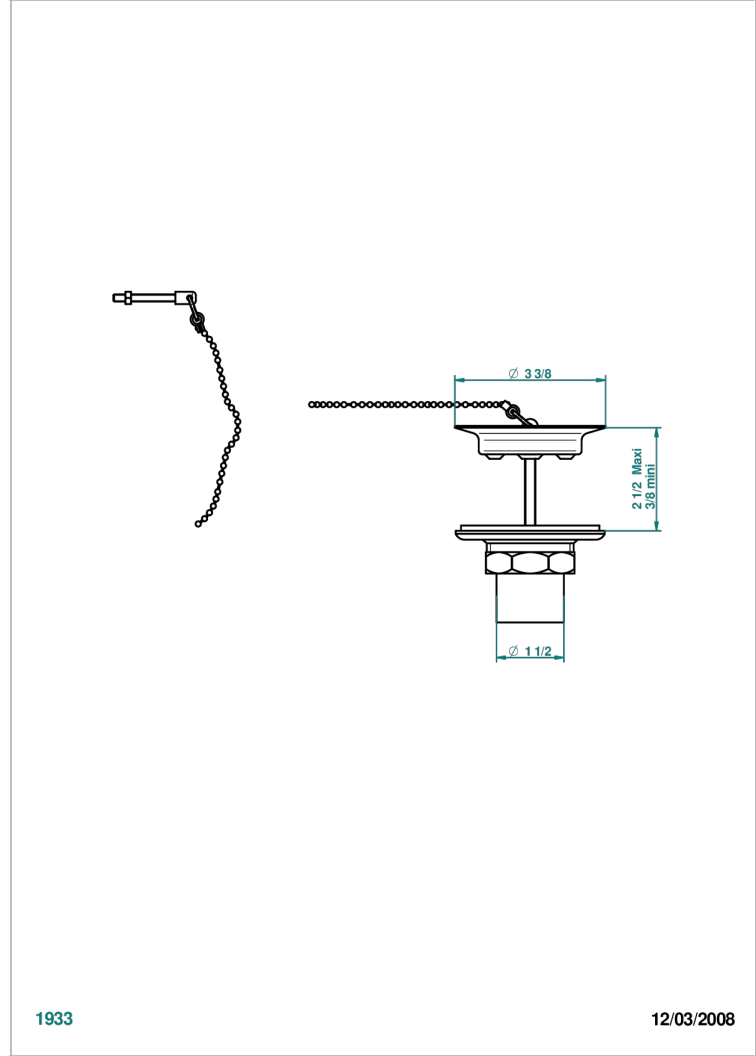

WEST COAST WITH GUILLOCHE DECOR

U9C-363

直径85毫米水槽排水口，带金属塞

THG[®]
PARIS

特色

- West coast with Guilloché decor
- 直径85毫米水槽排水口，带金属塞

可选饰面

Black ceram - D30
Blush PVD - H62
Graphite PVD - H64
Matt Umber PVD - H67
Matt blush PVD - H60
Matt graphite PVD - H65