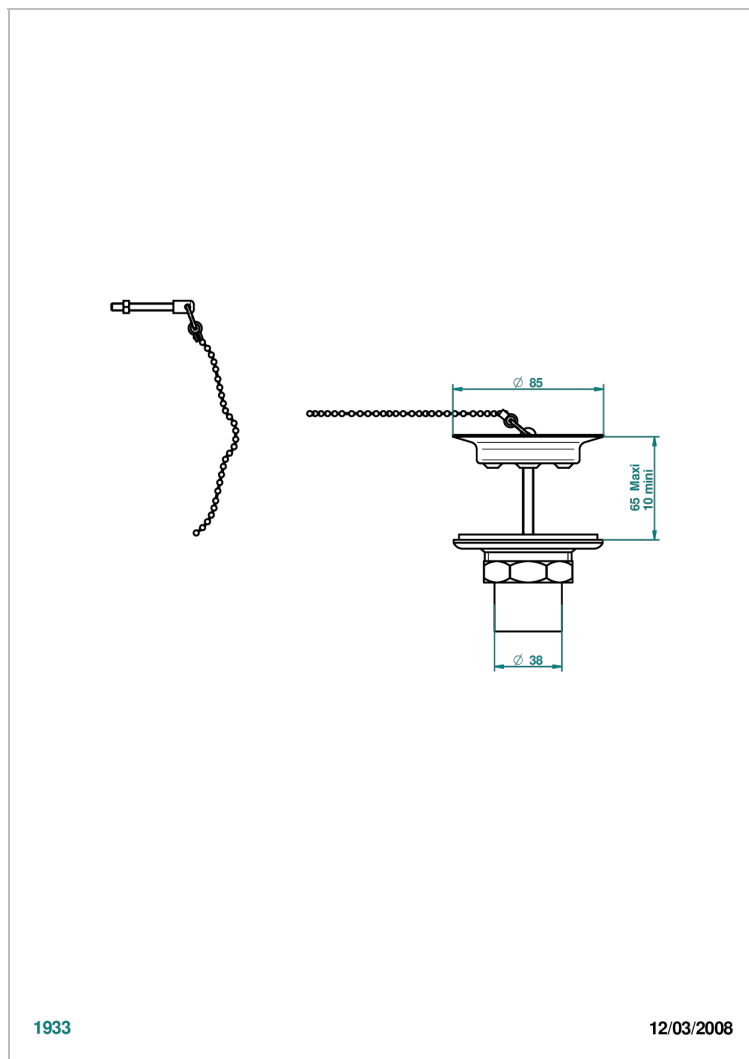

WEST COAST METAL WITH LEVER

U9B-363

Sink waste with metal plug

THG[®]
PARIS

CHARACTERISTIC

- West Coast Metal with lever
- Sink waste with metal plug

AVAILABLE FINITIONS

Antique nickel - H28
Black ceram - D30
Blush PVD - H62
Brass color PVD - H49
Brown bronze color PVD - F33
Gold color PVD - H52