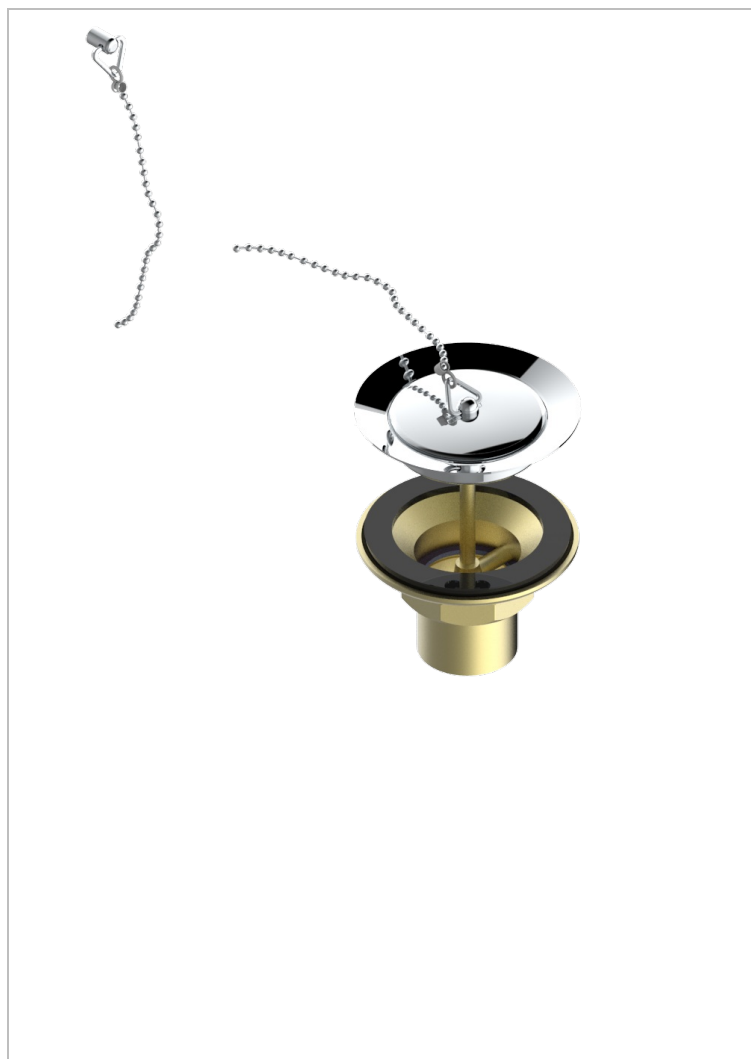

WEST COAST METAL WITH LEVER

U9B-363

Sink waste with metal plug

THG[®]
PARIS

CHARACTERISTIC

- West Coast Metal with lever
- Sink waste with metal plug

AVAILABLE FINITIONS

Antique nickel - H28
Black ceram - D30
Blush PVD - H62
Brass color PVD - H49
Brown bronze color PVD - F33
Gold color PVD - H52

Graphite PVD - H64
Lacquered light bronze - D01
Matt Umber PVD - H67
Matt blush PVD - H60
Matt brass color PVD - H50
Matt brown bronze color PVD - F34

Matt chrome - C02
Matt gold - F07
Matt gold color PVD - H53
Matt graphite PVD - H65
Matt nickel (color finish) - C01
Matt nickel color PVD - H56

Natural smoked Brass - A13
Nickel color PVD - H55
Polished chrome (color finish) - A02
Polished chrome with gold inlay - GA1
Polished gold (color finish) - F01
Polished nickel - B01

Soft gold - F30
Soft matt gold - F31
Umber PVD - H66
Varnished matt antique red copper
(color finish) - H07