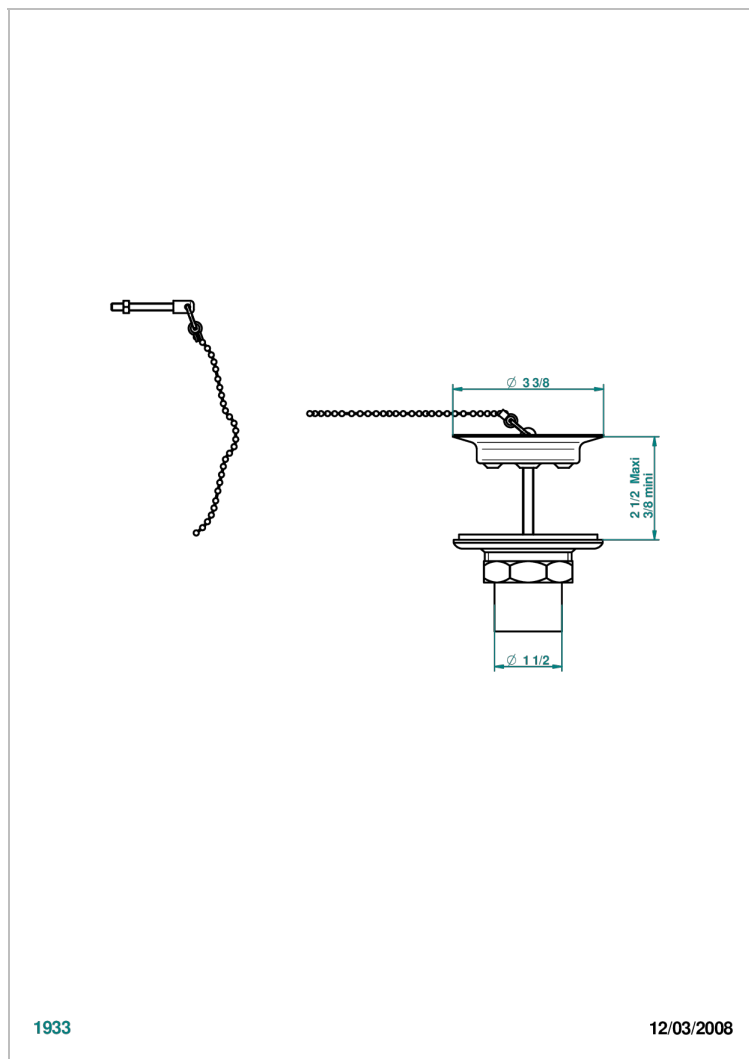

# WEST COAST METAL WITH LEVER

U9B-363

Sink waste with metal plug

## CHARACTERISTIC

- West Coast Metal with lever
- Sink waste with metal plug