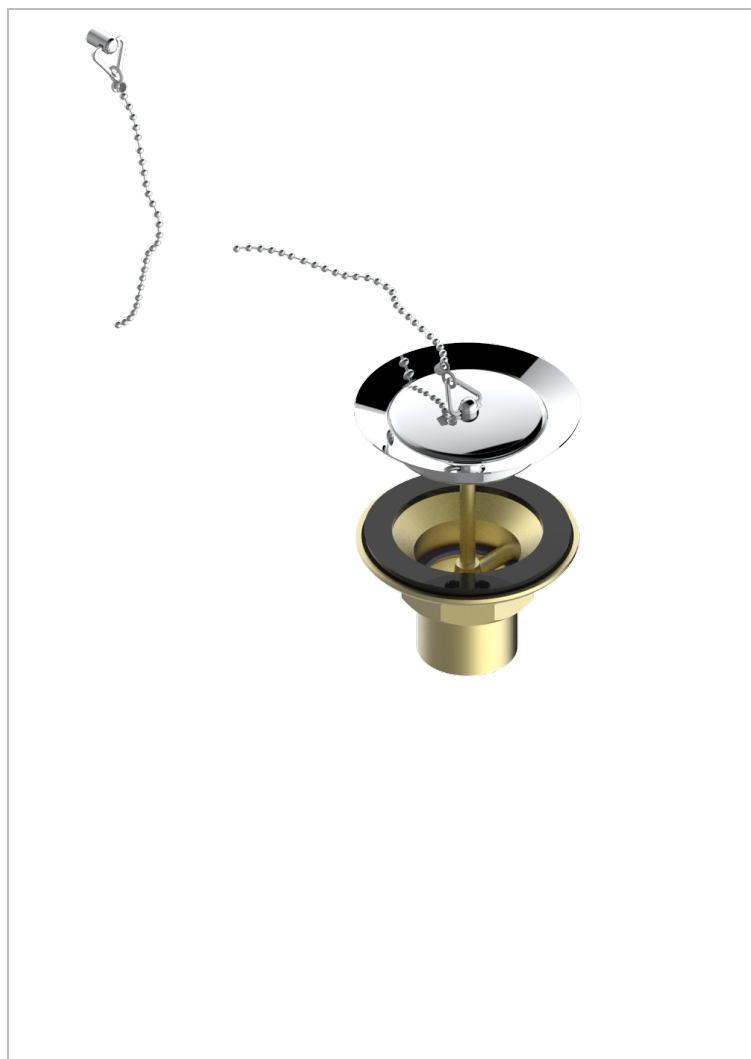

# WEST COAST METAL WITH LEVER

U9B-363

Sink waste with metal plug

## CHARACTERISTIC

- West Coast Metal with lever
- Sink waste with metal plug

## AVAILABLE FINITIONS

Antique nickel - H28  
Black ceram - D30  
Blush PVD - H62  
Brass color PVD - H49  
Brown bronze color PVD - F33  
Gold color PVD - H52

Graphite PVD - H64  
Lacquered light bronze - D01  
Matt Umber PVD - H67  
Matt blush PVD - H60  
Matt brass color PVD - H50  
Matt brown bronze color PVD - F34

Soft gold - F30  
Soft matt gold - F31  
Umber PVD - H66  
Varnished matt antique red copper (color finish) - H07