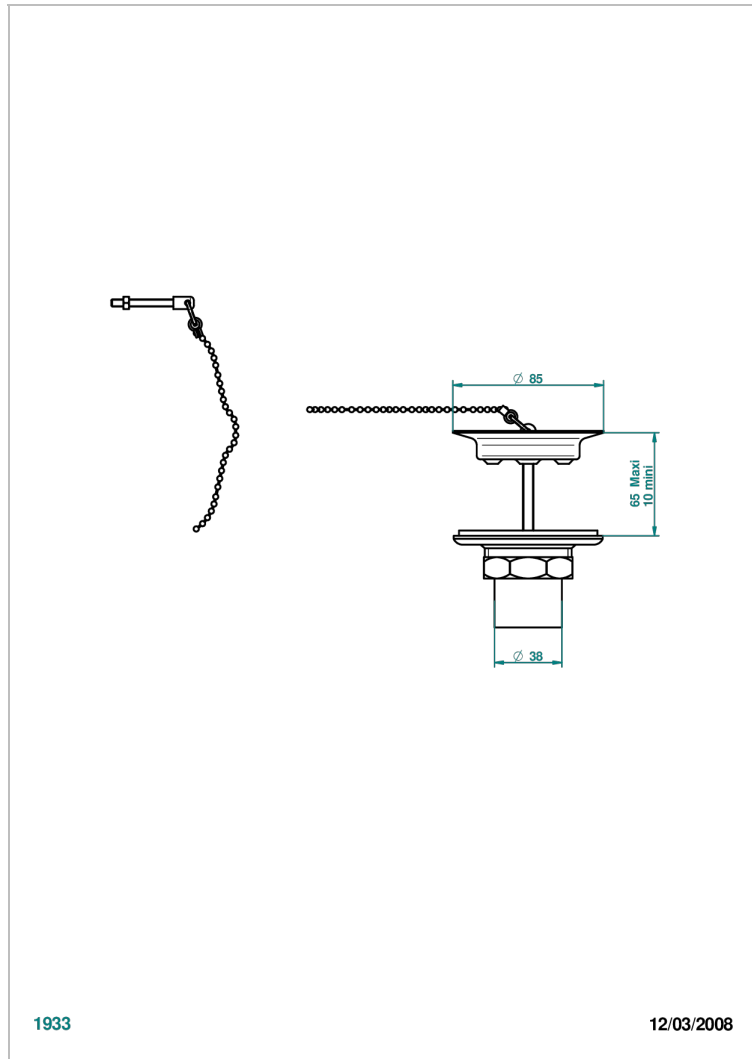

WEST COAST METAL WITH LEVER

U9B-363

Sink waste with metal plug

CHARACTERISTIC

- West Coast Metal with lever
- Sink waste with metal plug

AVAILABLE FINITIONS

Antique nickel - H28
Black ceram - D30
Blush PVD - H62
Brass color PVD - H49
Brown bronze color PVD - F33
Gold color PVD - H52