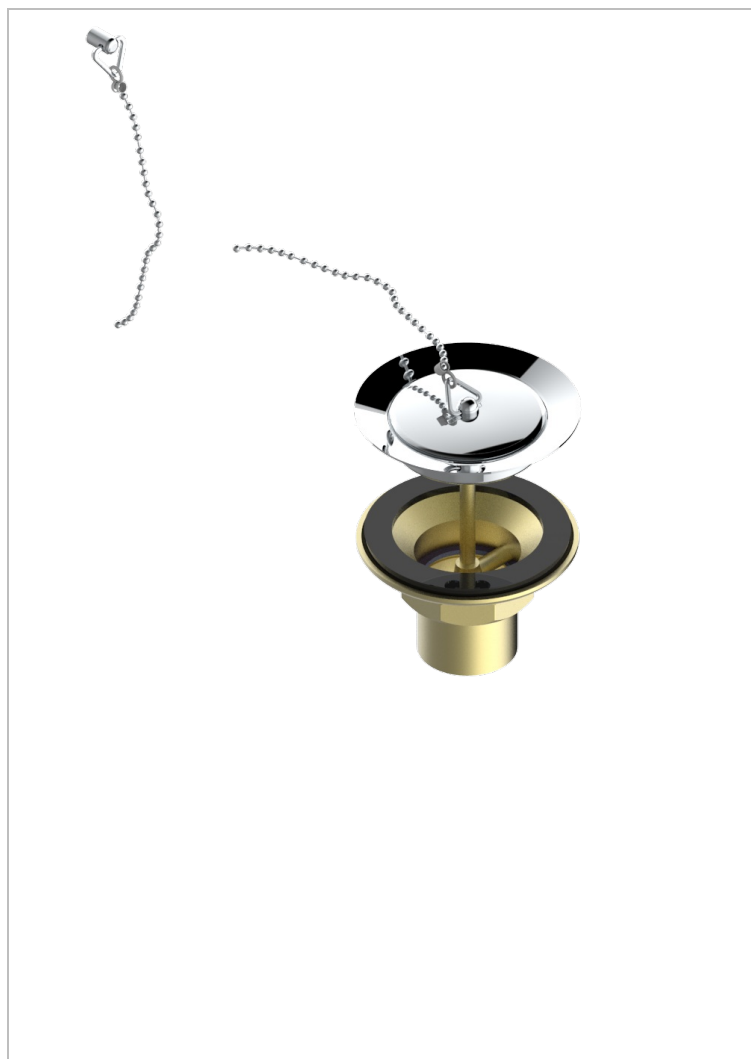

WEST COAST METAL WITH LEVER

U9B-363

Sink waste with metal plug

CHARACTERISTIC

- West Coast Metal with lever
- Sink waste with metal plug

AVAILABLE FINITIONS

Antique nickel - H28
Black ceram - D30
Blush PVD - H62
Brass color PVD - H49
Brown bronze color PVD - F33
Gold color PVD - H52

Graphite PVD - H64
Lacquered light bronze - D01
Matt Umber PVD - H67
Matt blush PVD - H60
Matt brass color PVD - H50
Matt brown bronze color PVD - F34

Matt chrome - C02
Matt gold - F07
Matt gold color PVD - H53
Matt graphite PVD - H65
Matt nickel (color finish) - C01
Matt nickel color PVD - H56

Natural smoked Brass - A13
Nickel color PVD - H55
Polished chrome (color finish) - A02
Polished chrome with gold inlay - GA1
Polished gold (color finish) - F01
Polished nickel - B01

Soft gold - F30
Soft matt gold - F31
Umber PVD - H66
Varnished matt antique red copper (color finish) - H07