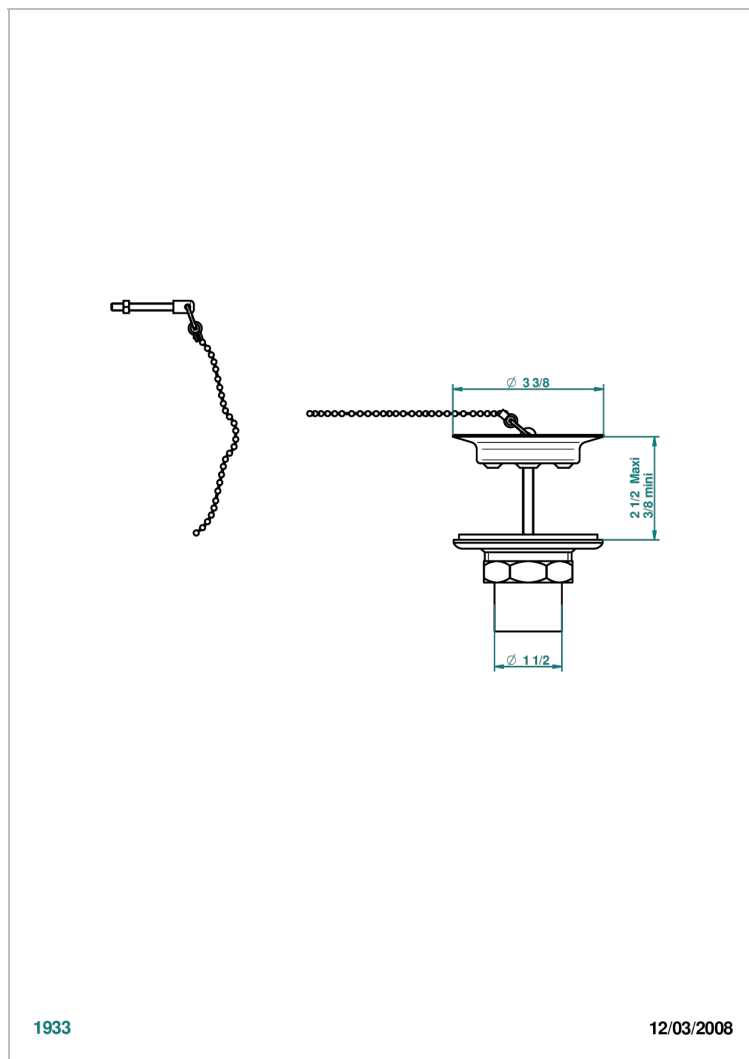

WEST COAST METAL WITH LEVER

U9B-363

Sink waste with metal plug

CHARACTERISTIC

- West Coast Metal with lever
- Sink waste with metal plug

AVAILABLE FINITIONS

Antique nickel - H28
Black ceram - D30
Blush PVD - H62
Brass color PVD - H49
Brown bronze color PVD - F33
Gold color PVD - H52