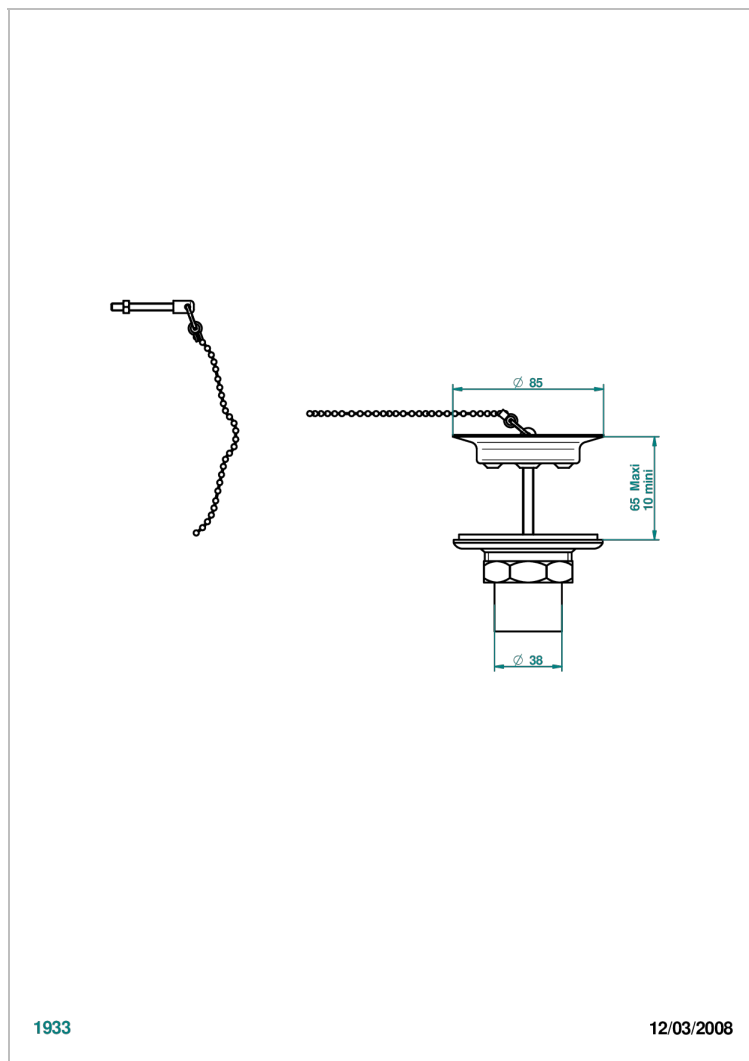

ESTRELA METAL INLAYS

U3L-363

Sink waste with metal plug

THG[®]
PARIS

1933

12/03/2008

CHARACTERISTIC

- Estrela Metal inlays
- Sink waste with metal plug