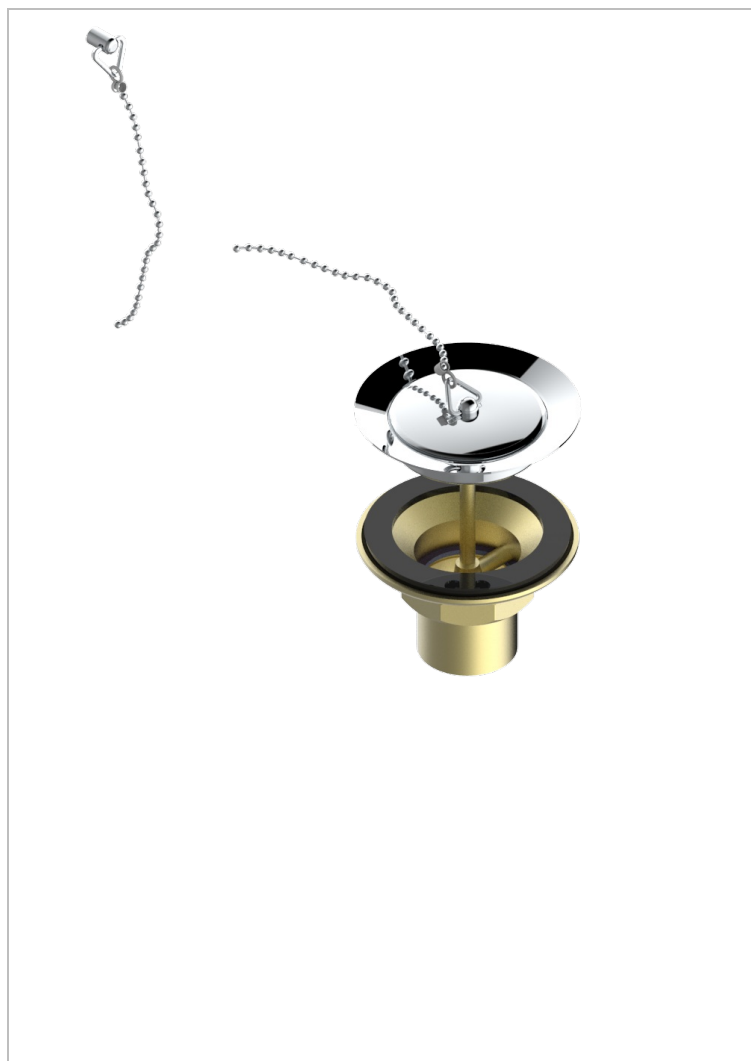

ESTRELA METAL INLAYS

U3L-363

Sink waste with metal plug

THG[®]
PARIS

1933

12/03/2008

CHARACTERISTIC

- Estrela Metal inlays
- Sink waste with metal plug

AVAILABLE FINITIONS

Antique nickel - H28
Black ceram - D30
Blush PVD - H62
Brass color PVD - H49
Brown bronze color PVD - F33
Gold color PVD - H52

Graphite PVD - H64
Matt Umber PVD - H67
Matt blush PVD - H60
Matt brass color PVD - H50
Matt brown bronze color PVD - F34
Matt chrome - C02

Matt gold - F07
Matt gold color PVD - H53
Matt graphite PVD - H65
Matt nickel (color finish) - C01
Matt nickel color PVD - H56
Natural smoked Brass - A13

Nickel color PVD - H55
Polished chrome (color finish) - A02
Polished chrome with gold inlay - GA1
Polished gold (color finish) - F01
Polished nickel - B01
Soft gold - F30

Soft matt gold - F31
Umber PVD - H66