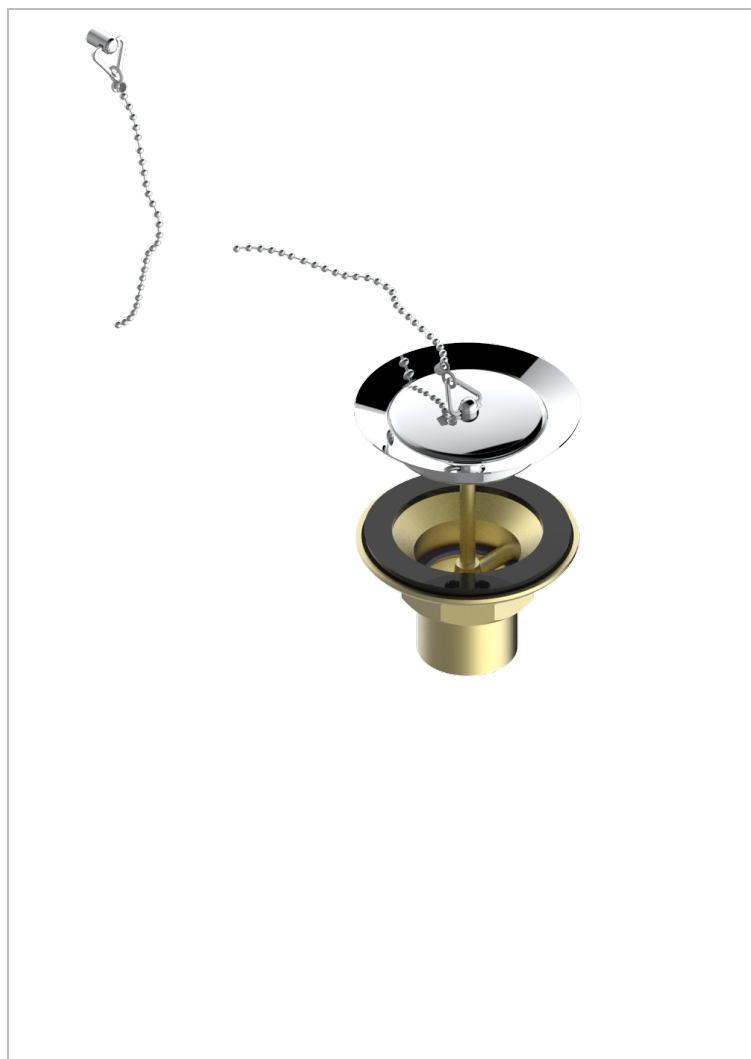

ESTRELA METAL INLAYS

U3L-363

Sink waste with metal plug

THG[®]
PARIS

1933

12/03/2008

CHARACTERISTIC

- Estrela Metal inlays
- Sink waste with metal plug

AVAILABLE FINITIONS

Antique nickel - H28
Black ceram - D30
Blush PVD - H62
Brass color PVD - H49
Brown bronze color PVD - F33
Gold color PVD - H52

Graphite PVD - H64
Matt Umber PVD - H67
Matt blush PVD - H60
Matt brass color PVD - H50
Matt brown bronze color PVD - F34
Matt chrome - C02

Matt gold - F07
Matt gold color PVD - H53
Matt graphite PVD - H65
Matt nickel (color finish) - C01
Matt nickel color PVD - H56
Natural smoked Brass - A13

Nickel color PVD - H55
Polished chrome (color finish) - A02
Polished chrome with gold inlay - GA1
Polished gold (color finish) - F01
Polished nickel - B01
Soft gold - F30

Soft matt gold - F31
Umber PVD - H66