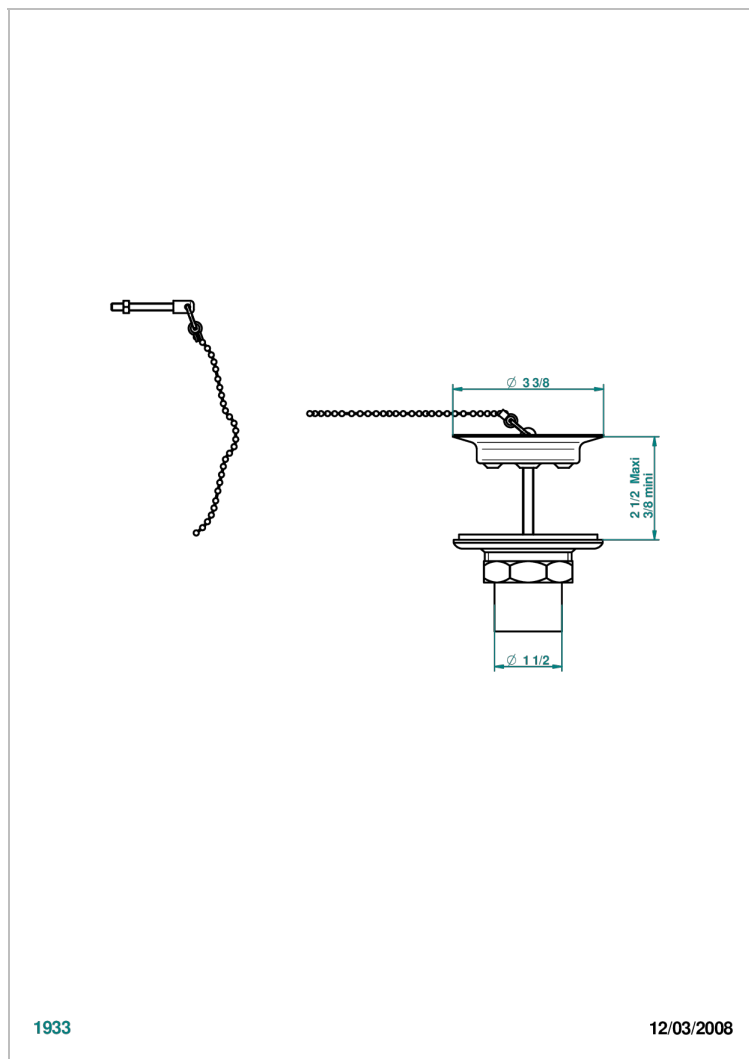

ESTRELA METAL INLAYS

U3L-363

Sink waste with metal plug

THG[®]
PARIS

1933

12/03/2008

CHARACTERISTIC

- Estrela Metal inlays
- Sink waste with metal plug

AVAILABLE FINITIONS

Antique nickel - H28
Black ceram - D30
Blush PVD - H62
Brass color PVD - H49
Brown bronze color PVD - F33
Gold color PVD - H52

Graphite PVD - H64
Matt Umber PVD - H67
Matt blush PVD - H60
Matt brass color PVD - H50
Matt brown bronze color PVD - F34
Matt chrome - C02