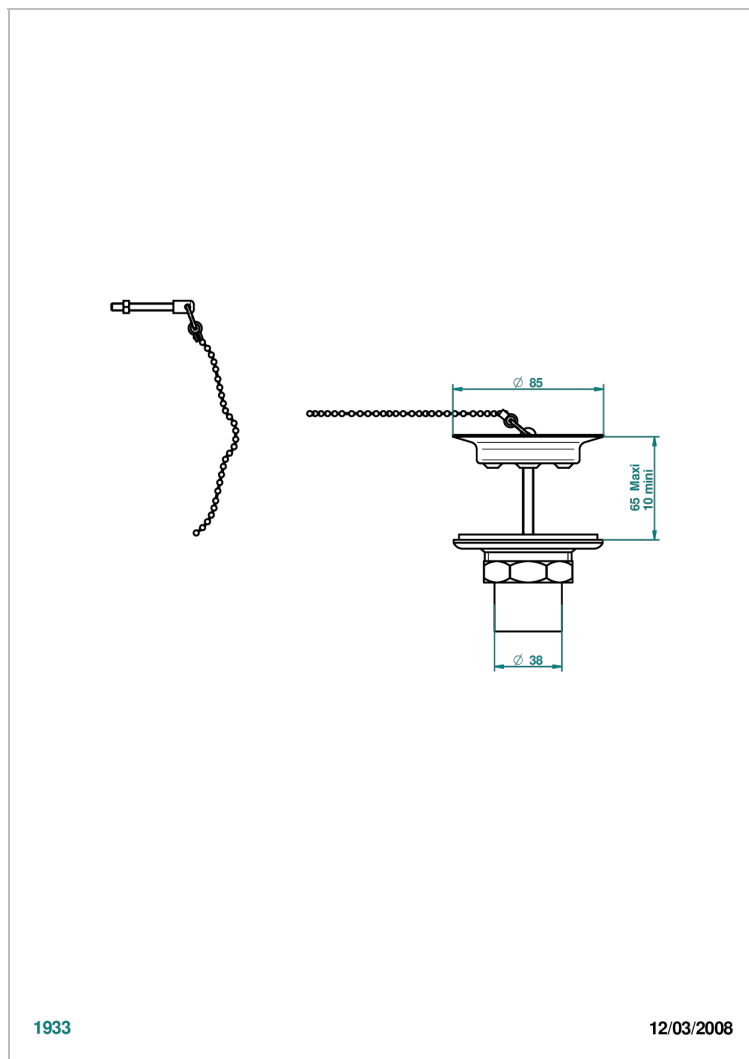

ESTRELA METAL INLAYS

U3L-363

Sink waste with metal plug

THG[®]
PARIS

CHARACTERISTIC

- Estrela Metal inlays
- Sink waste with metal plug

AVAILABLE FINITIONS

Antique nickel - H28
Black ceram - D30
Blush PVD - H62
Brass color PVD - H49
Brown bronze color PVD - F33
Gold color PVD - H52

Nickel color PVD - H55
Polished chrome (color finish) - A02
Polished chrome with gold inlay - GA1
Polished gold (color finish) - F01
Polished nickel - B01
Soft gold - F30

Soft matt gold - F31
Umber PVD - H66