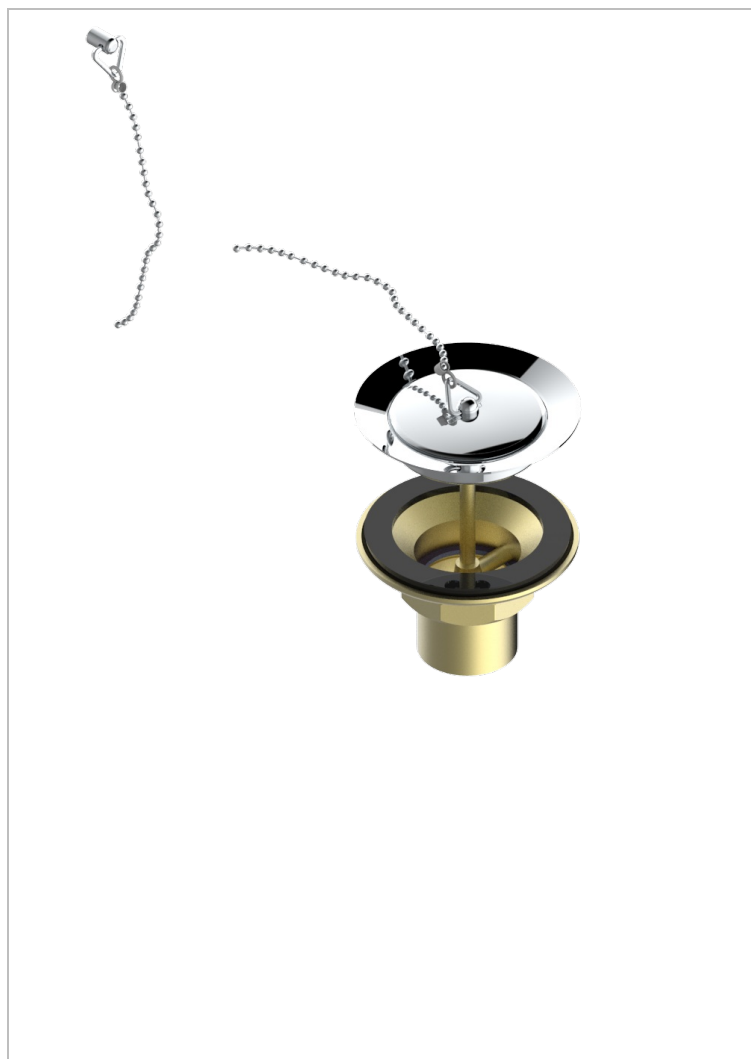

ESTRELA METAL INLAYS

U3L-363

Sink waste with metal plug

THG[®]
PARIS

CHARACTERISTIC

- Estrela Metal inlays
- Sink waste with metal plug

AVAILABLE FINITIONS

Antique nickel - H28
Black ceram - D30
Blush PVD - H62
Brass color PVD - H49
Brown bronze color PVD - F33
Gold color PVD - H52

Graphite PVD - H64
Matt Umber PVD - H67
Matt blush PVD - H60
Matt brass color PVD - H50
Matt brown bronze color PVD - F34
Matt chrome - C02

Matt gold - F07
Matt gold color PVD - H53
Matt graphite PVD - H65
Matt nickel (color finish) - C01
Matt nickel color PVD - H56
Natural smoked Brass - A13

Nickel color PVD - H55
Polished chrome (color finish) - A02
Polished chrome with gold inlay - GA1
Polished gold (color finish) - F01
Polished nickel - B01
Soft gold - F30

Soft matt gold - F31
Umber PVD - H66