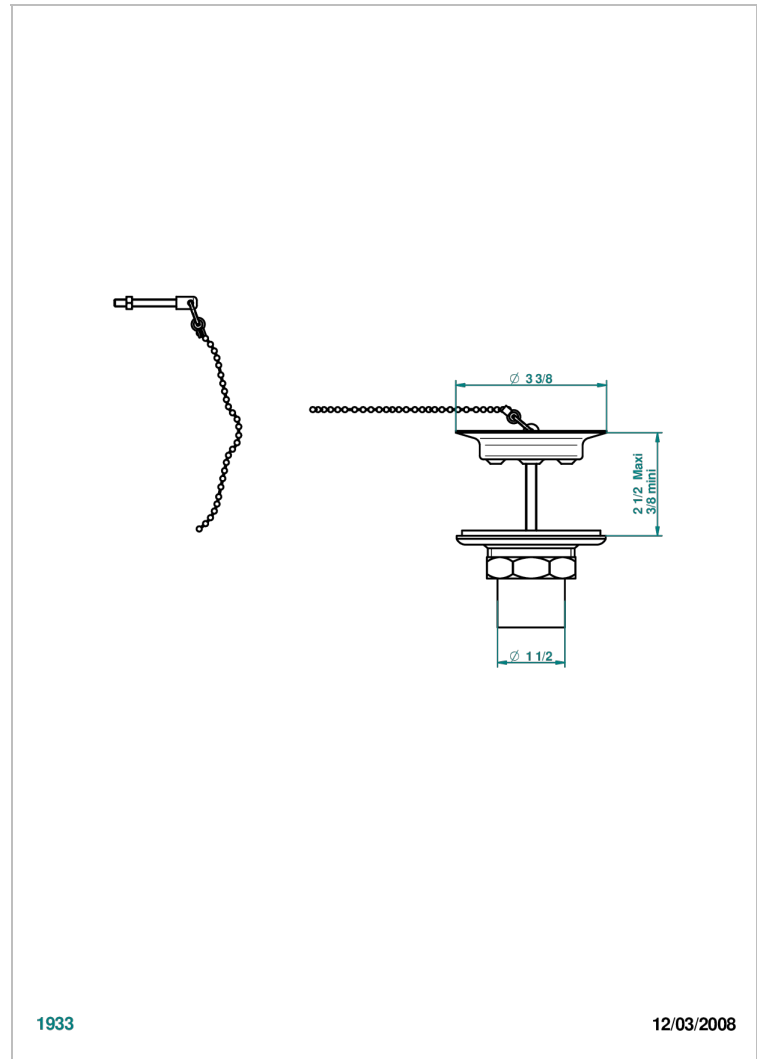

ESTRELA METAL INLAYS

U3L-363

Sink waste with metal plug

CHARACTERISTIC

- Estrela Metal inlays
- Sink waste with metal plug

AVAILABLE FINITIONS

Antique nickel - H28
Black ceram - D30
Blush PVD - H62
Brass color PVD - H49
Brown bronze color PVD - F33
Gold color PVD - H52

Nickel color PVD - H55
Polished chrome (color finish) - A02
Polished chrome with gold inlay - GA1
Polished gold (color finish) - F01
Polished nickel - B01
Soft gold - F30

Soft matt gold - F31
Umber PVD - H66