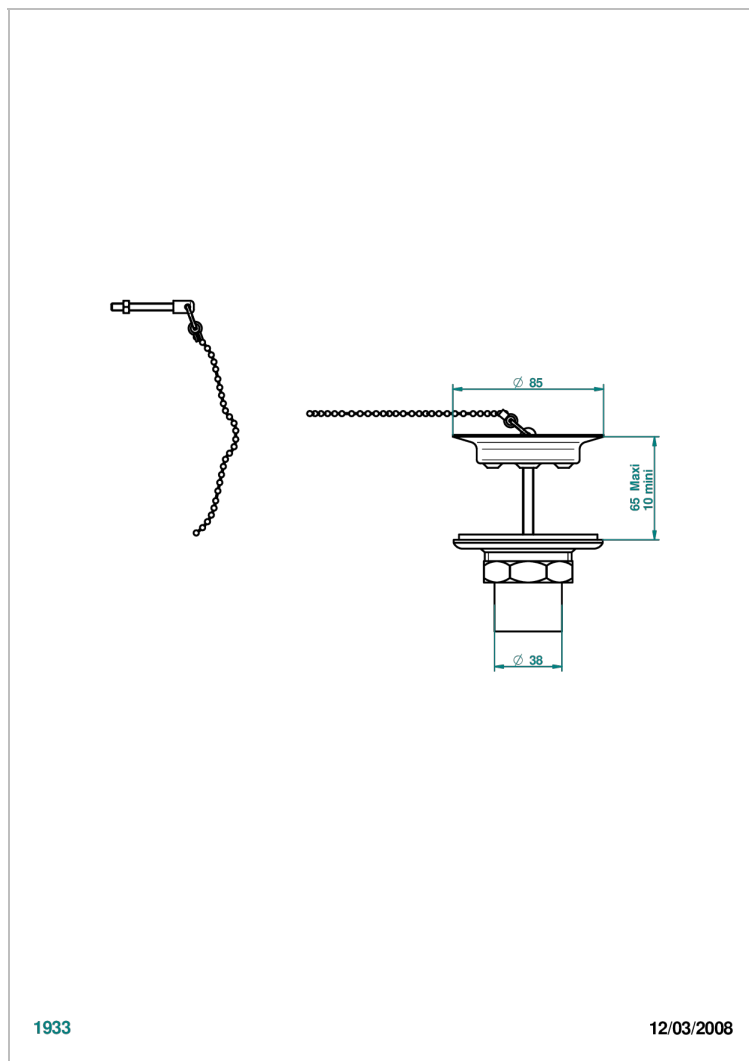

ESTRELA METAL INLAYS

U3L-363

Sink waste with metal plug

THG[®]
PARIS

CHARACTERISTIC

- Estrela Metal inlays
- Sink waste with metal plug

AVAILABLE FINITIONS

Antique nickel - H28
Black ceram - D30
Blush PVD - H62
Brass color PVD - H49
Brown bronze color PVD - F33
Gold color PVD - H52

Nickel color PVD - H55
Polished chrome (color finish) - A02
Polished chrome with gold inlay - GA1
Polished gold (color finish) - F01
Polished nickel - B01
Soft gold - F30

Soft matt gold - F31
Umber PVD - H66