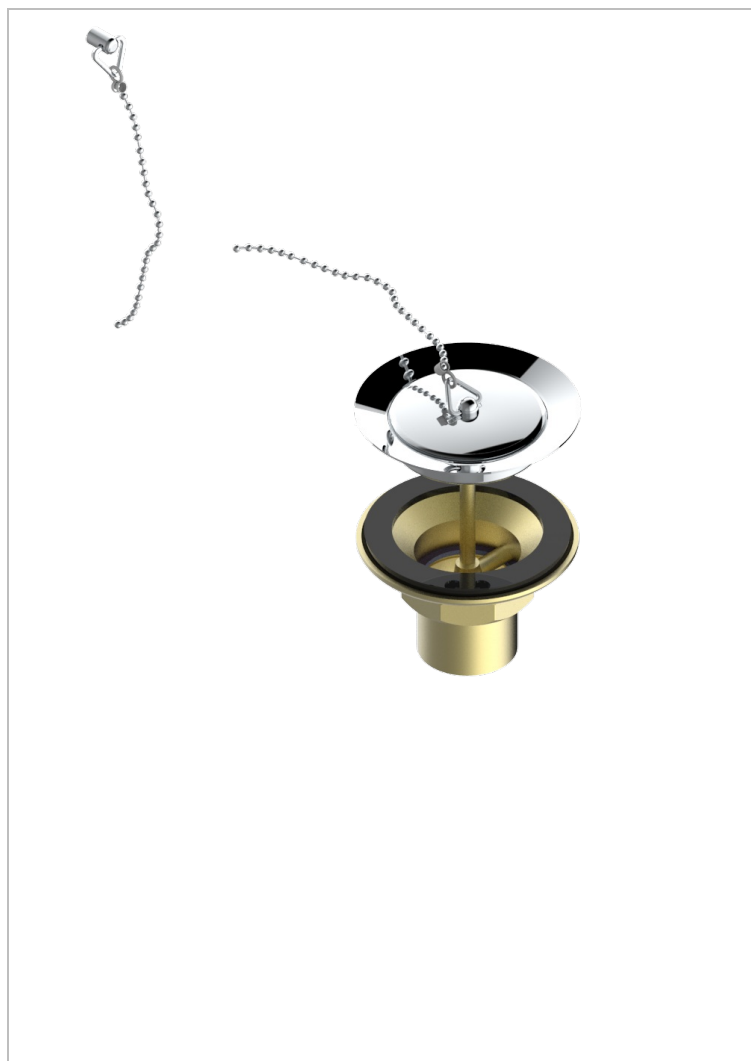

ESTRELA METAL INLAYS

U3L-363

Sink waste with metal plug

THG[®]
PARIS

CHARACTERISTIC

- Estrela Metal inlays
- Sink waste with metal plug

AVAILABLE FINITIONS

Antique nickel - H28
Black ceram - D30
Blush PVD - H62
Brass color PVD - H49
Brown bronze color PVD - F33
Gold color PVD - H52

Graphite PVD - H64
Matt Umber PVD - H67
Matt blush PVD - H60
Matt brass color PVD - H50
Matt brown bronze color PVD - F34
Matt chrome - C02

Matt gold - F07
Matt gold color PVD - H53
Matt graphite PVD - H65
Matt nickel (color finish) - C01
Matt nickel color PVD - H56
Natural smoked Brass - A13

Nickel color PVD - H55
Polished chrome (color finish) - A02
Polished chrome with gold inlay - GA1
Polished gold (color finish) - F01
Polished nickel - B01
Soft gold - F30

Soft matt gold - F31
Umber PVD - H66