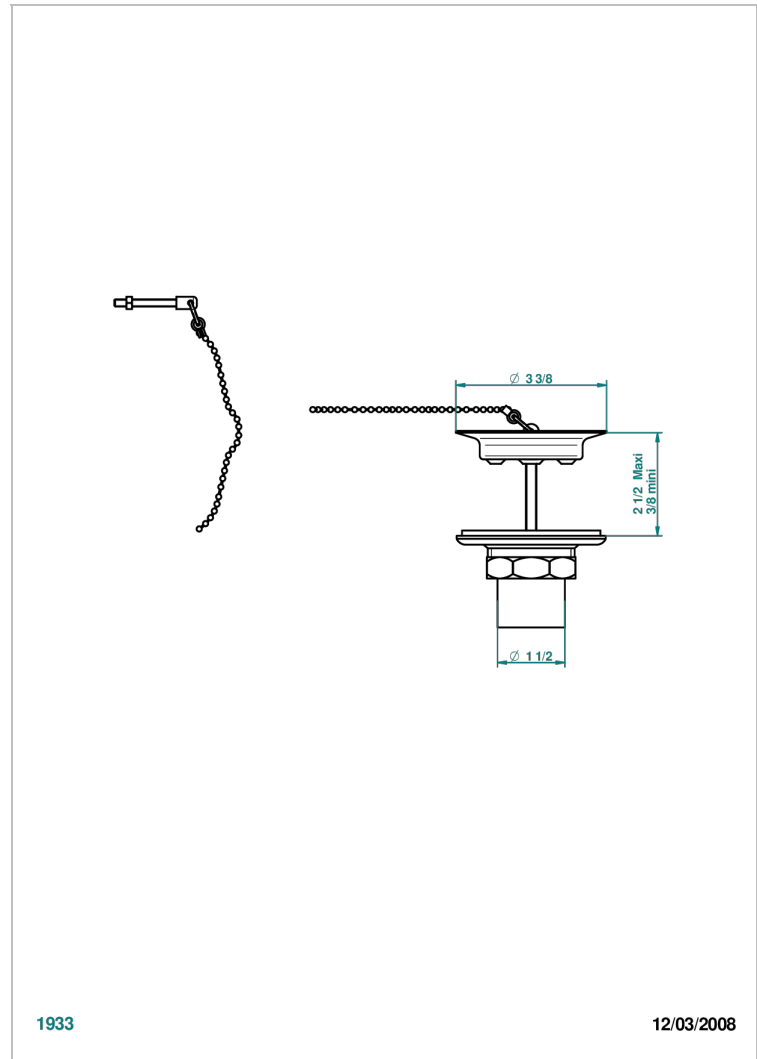

# ESTRELA METAL INLAYS

U3L-363

Sink waste with metal plug

1933

12/03/2008

## CHARACTERISTIC

- Estrela Metal inlays
- Sink waste with metal plug