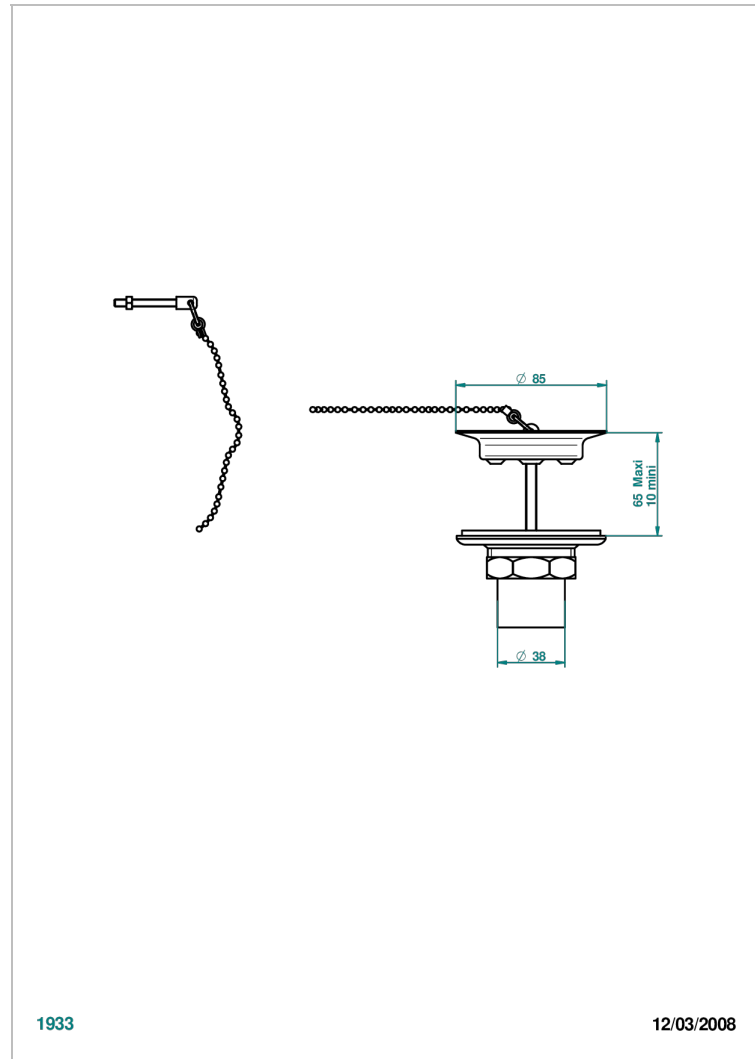

ESTRELA WITH LEVER

U3K-363

Sink waste with metal plug

1933

12/03/2008

CHARACTERISTIC

- Estrela with lever
- Sink waste with metal plug

AVAILABLE FINITIONS