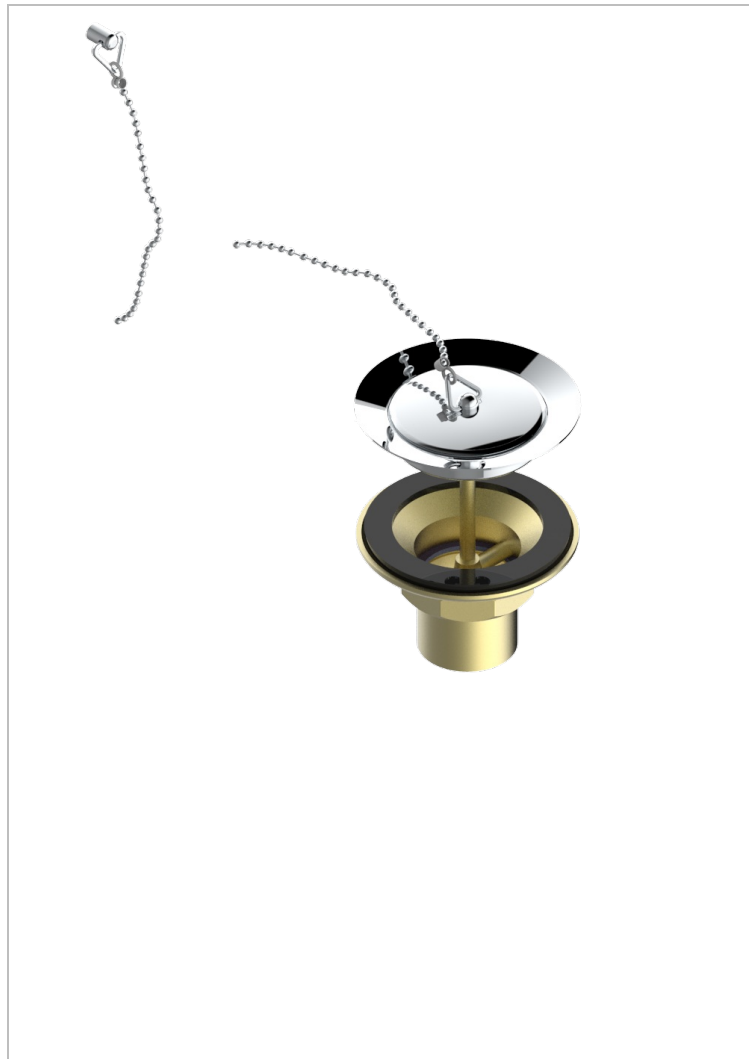

ESTRELA WITH LEVER

U3K-363

Sink waste with metal plug

1933

12/03/2008

CHARACTERISTIC

- Estrela with lever
- Sink waste with metal plug

AVAILABLE FINITIONS

Antique nickel - H28
Black ceram - D30
Blush PVD - H62
Brass color PVD - H49
Brown bronze color PVD - F33
Gold color PVD - H52

Graphite PVD - H64
Matt Umber PVD - H67
Matt blush PVD - H60
Matt brass color PVD - H50
Matt brown bronze color PVD - F34
Matt chrome - C02

Matt gold - F07
Matt gold color PVD - H53
Matt graphite PVD - H65
Matt nickel (color finish) - C01
Matt nickel color PVD - H56
Natural smoked Brass - A13

Nickel color PVD - H55
Polished chrome (color finish) - A02
Polished chrome with gold inlay - GA1
Polished gold (color finish) - F01
Polished nickel - B01
Soft gold - F30

Soft matt gold - F31
Umber PVD - H66