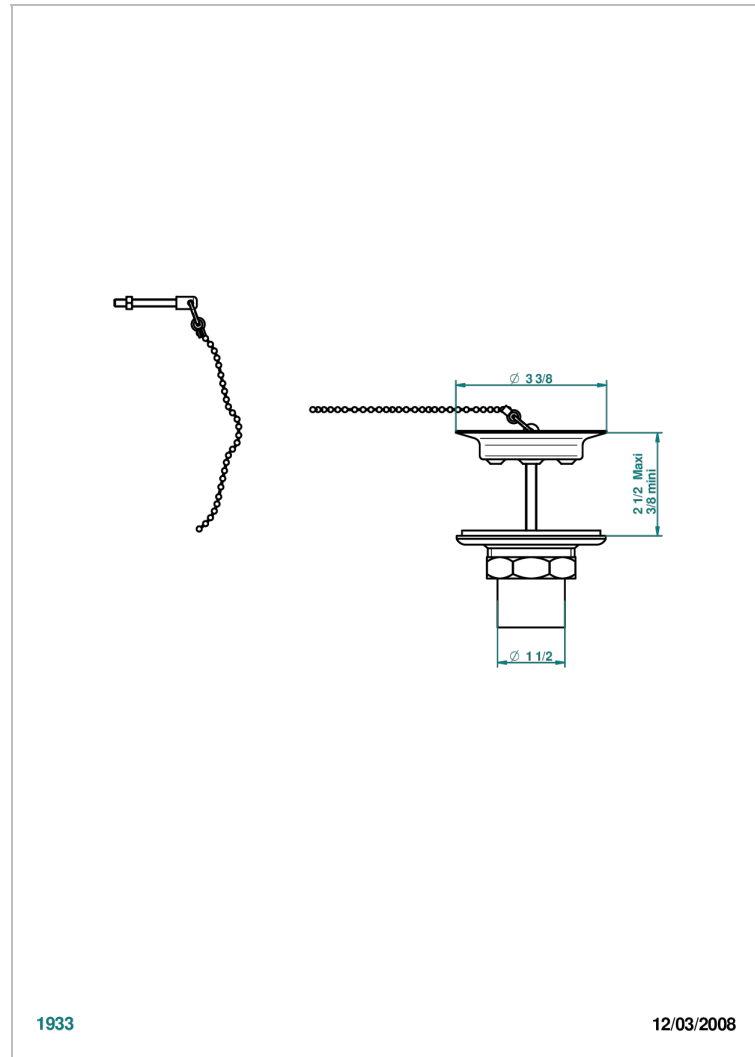

# ESTRELA WITH LEVER

U3K-363

Sink waste with metal plug

THG<sup>®</sup>  
PARIS

1933

12/03/2008

## CHARACTERISTIC

- Estrela with lever
- Sink waste with metal plug