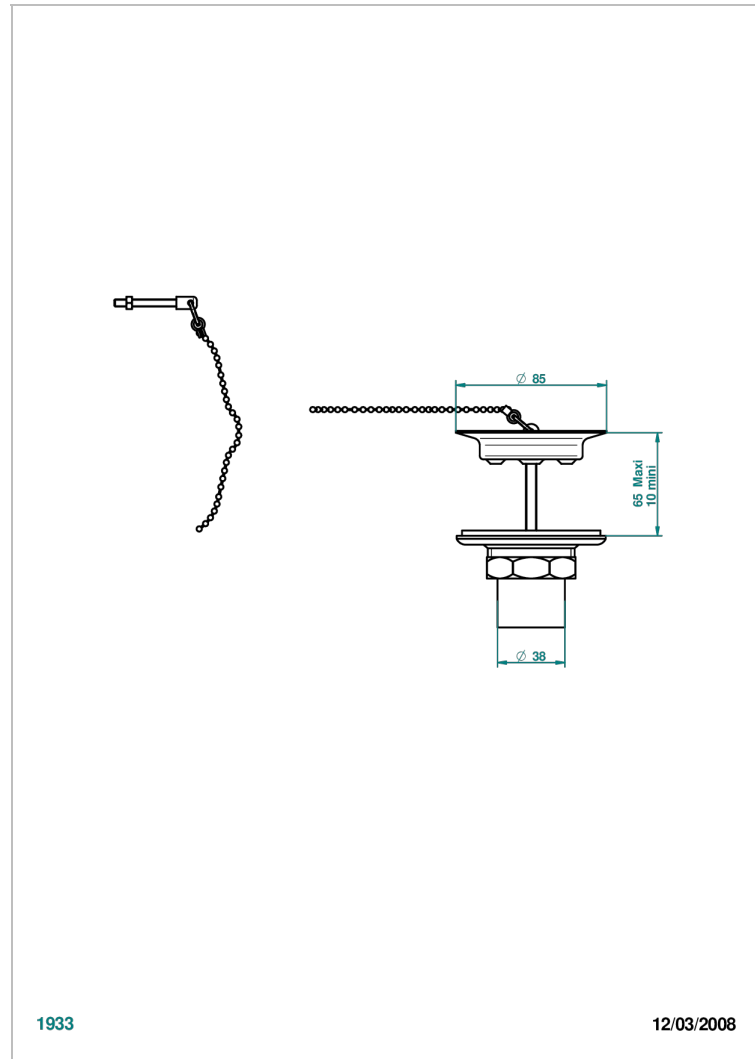

ESTRELA WITH LEVER

U3K-363

Sink waste with metal plug

CHARACTERISTIC

- Estrela with lever
- Sink waste with metal plug

AVAILABLE FINITIONS

Antique nickel - H28
Black ceram - D30
Blush PVD - H62
Brass color PVD - H49
Brown bronze color PVD - F33
Gold color PVD - H52

Nickel color PVD - H55
Polished chrome (color finish) - A02
Polished chrome with gold inlay - GA1
Polished gold (color finish) - F01
Polished nickel - B01
Soft gold - F30

Soft matt gold - F31
Umber PVD - H66