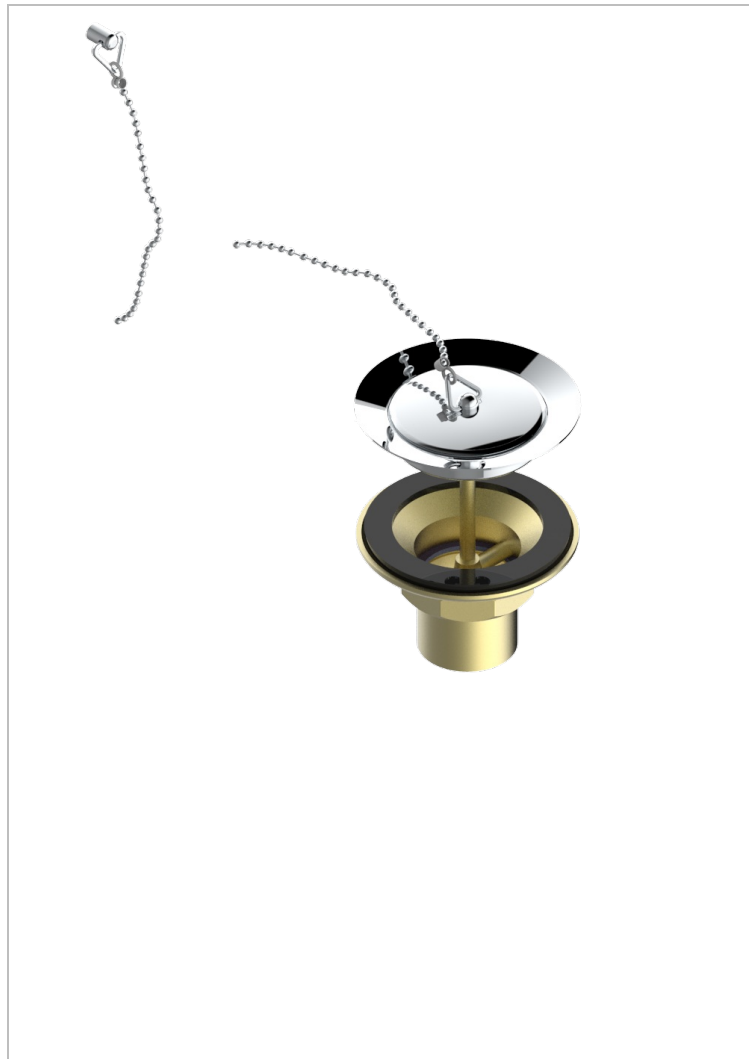

ESTRELA WITH LEVER

U3K-363

Sink waste with metal plug

CHARACTERISTIC

- Estrela with lever
- Sink waste with metal plug

AVAILABLE FINITIONS

Antique nickel - H28
Black ceram - D30
Blush PVD - H62
Brass color PVD - H49
Brown bronze color PVD - F33
Gold color PVD - H52

Graphite PVD - H64
Matt Umber PVD - H67
Matt blush PVD - H60
Matt brass color PVD - H50
Matt brown bronze color PVD - F34
Matt chrome - C02

Matt gold - F07
Matt gold color PVD - H53
Matt graphite PVD - H65
Matt nickel (color finish) - C01
Matt nickel color PVD - H56
Natural smoked Brass - A13

Nickel color PVD - H55
Polished chrome (color finish) - A02
Polished chrome with gold inlay - GA1
Polished gold (color finish) - F01
Polished nickel - B01
Soft gold - F30

Soft matt gold - F31
Umber PVD - H66